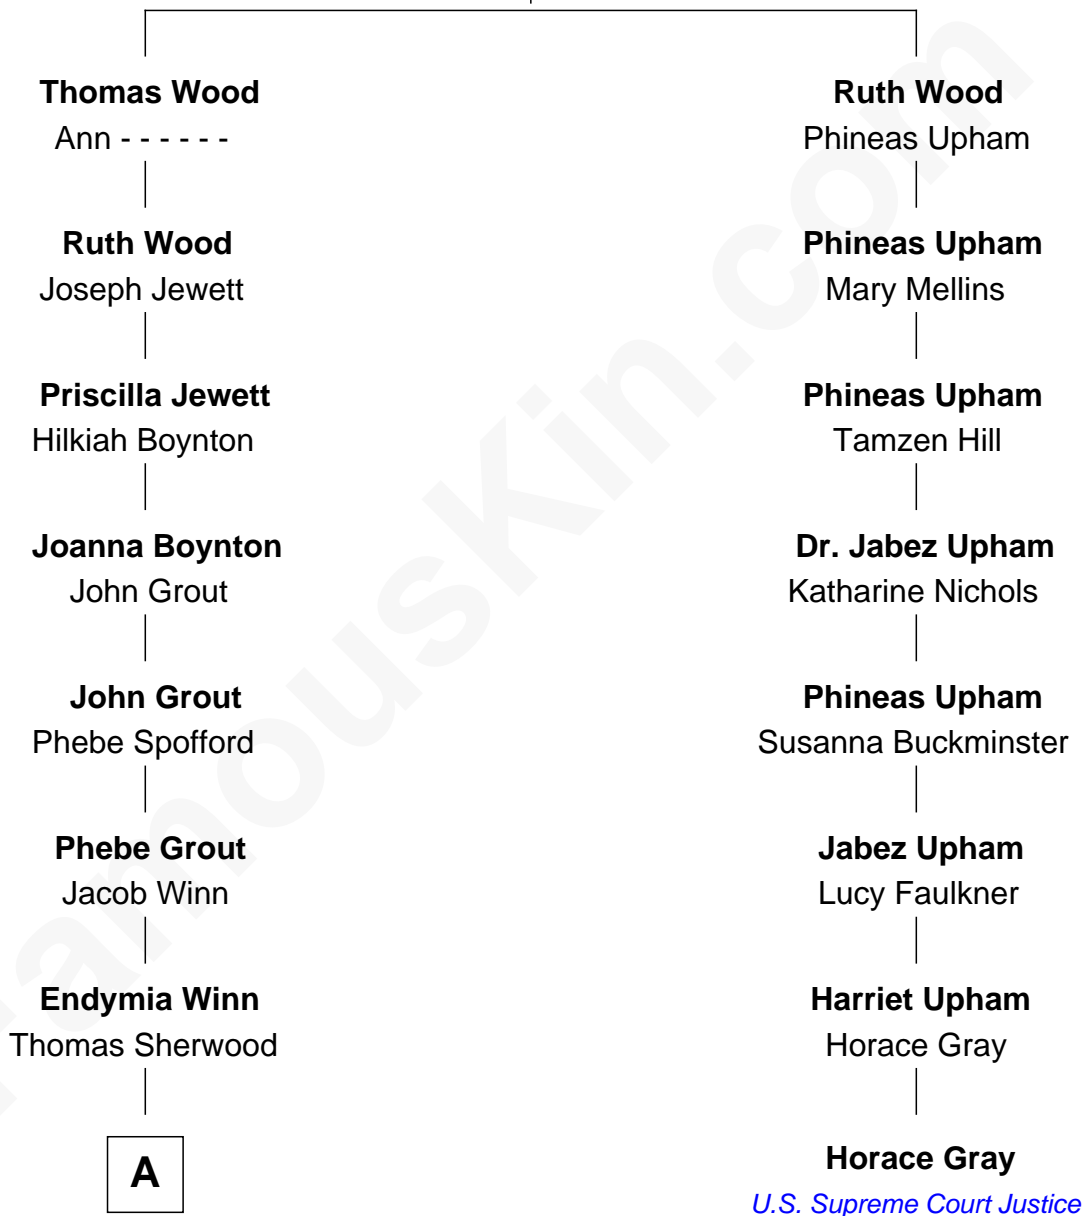

FamousKin.com Relationship Chart of

Herbert Hoover

31st U.S. President

7th cousin 3 times removed of

Horace Gray

U.S. Supreme Court Justice

Edward Wood

Ruth Lee

A

—
Lucinda Sherwood

John Minthorn

—
Theodore Minthorn

Mary Wasley

—
Hulda Randall Minthorn

Jessie Clark Hoover

—
Herbert Hoover

31st U.S. President

FamousKin.com