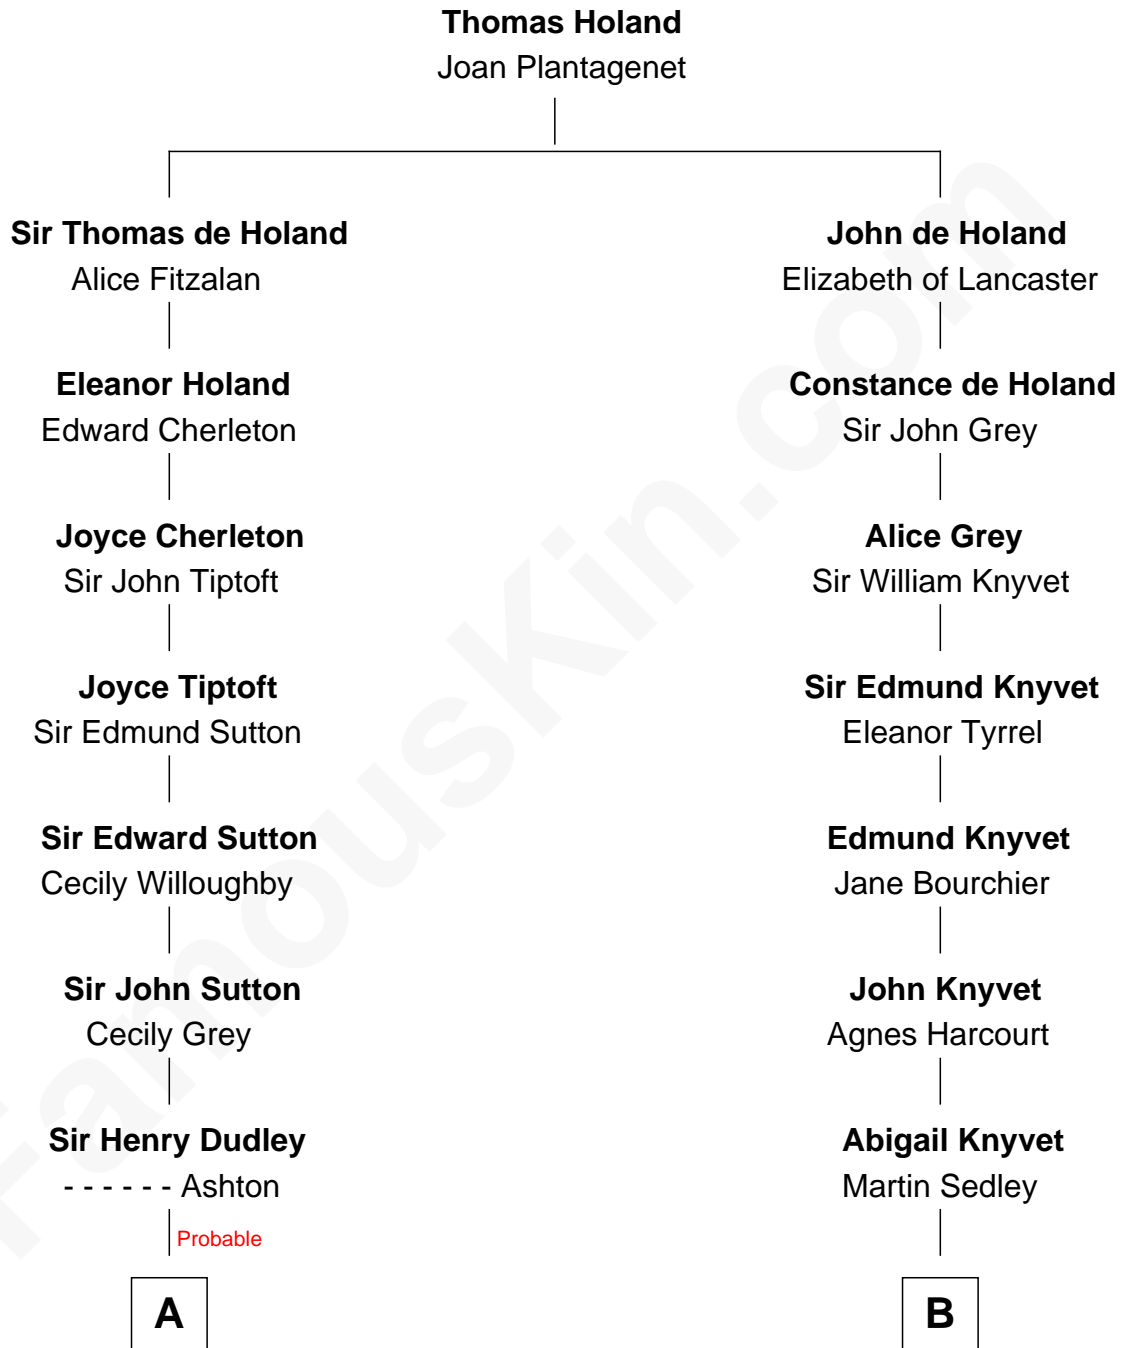

# FamousKin.com Relationship Chart of

**Herbert Hoover**

*31st U.S. President*

15th cousin 4 times removed of

**Horace Gray**

*U.S. Supreme Court Justice*

**C**

—  
**Theodore Minthorn**

Mary Wasley

—  
**Hulda Randall Minthorn**

Jessie Clark Hoover

—  
**Herbert Hoover**

*31st U.S. President*

FamousKin.com