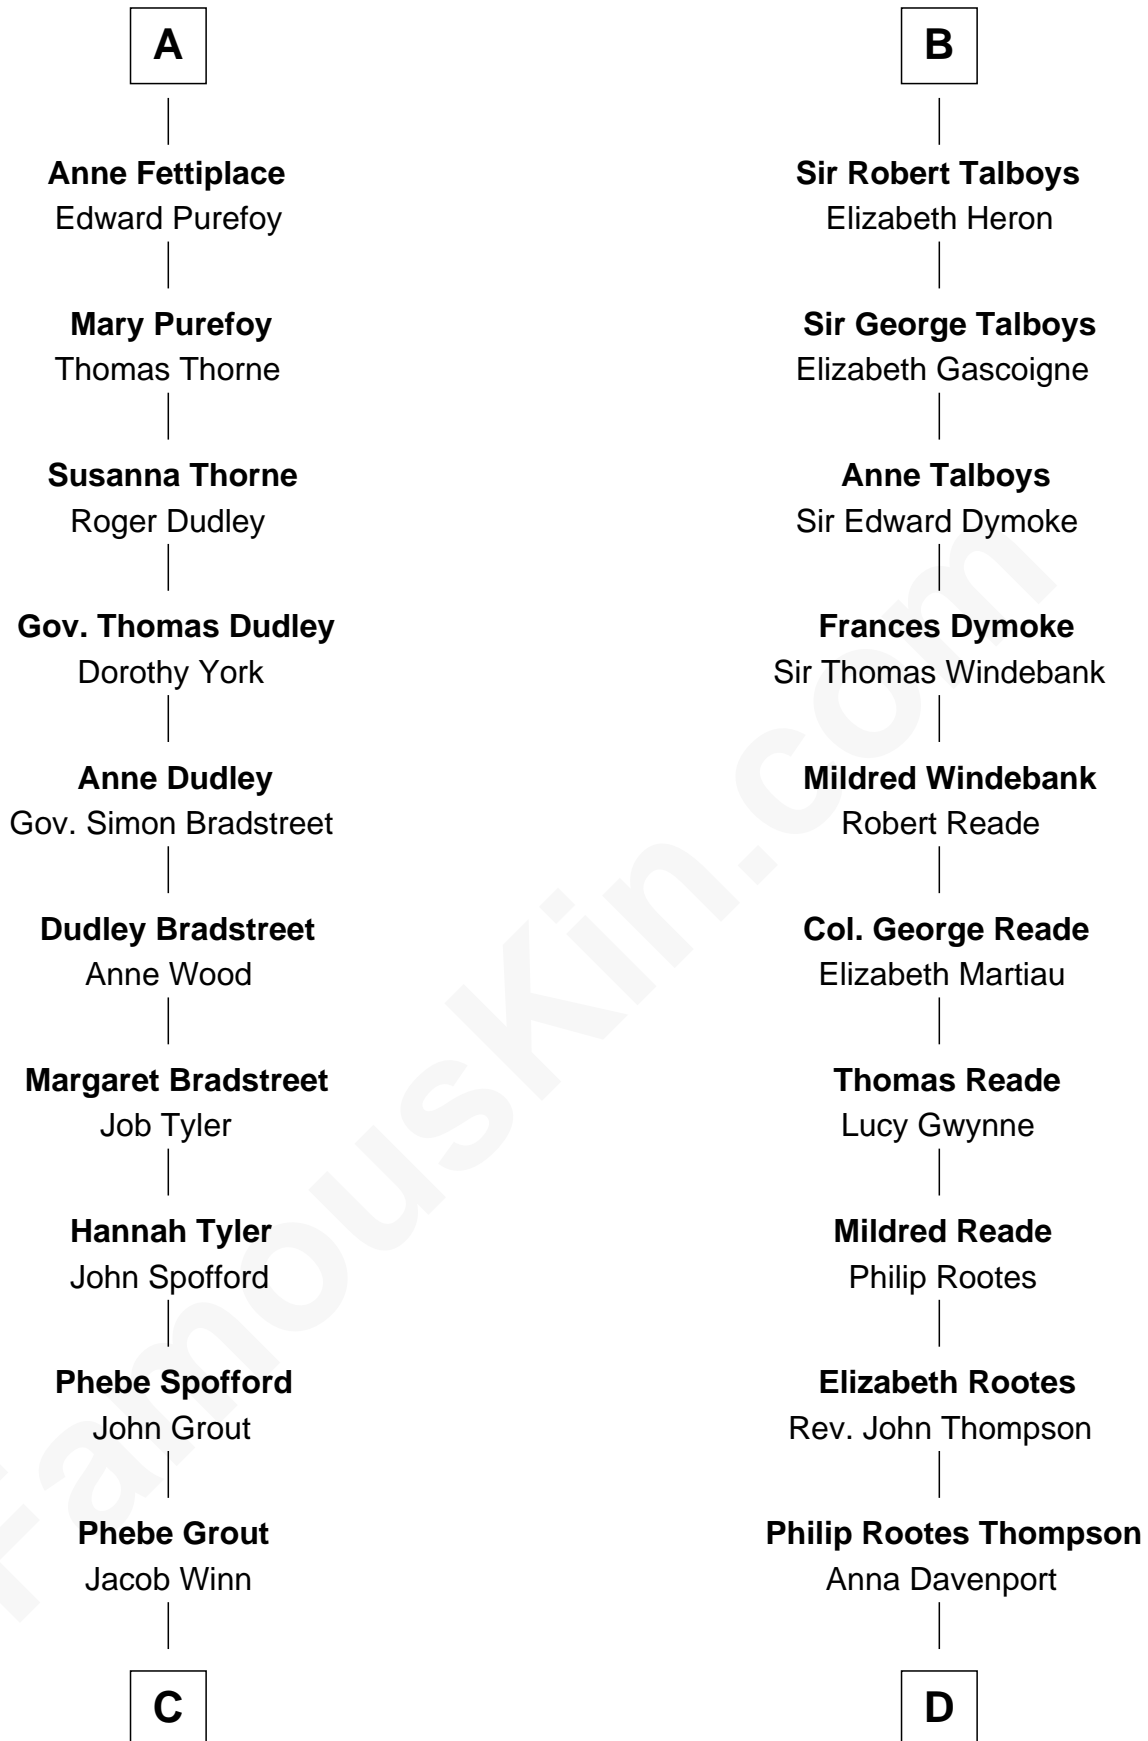

FamousKin.com Relationship Chart of

Herbert Hoover
31st U.S. President

21st cousin of

General George S. Patton
U.S. Army - World War II

C

Endymia Winn
Thomas Sherwood

Lucinda Sherwood
John Minthorn

Theodore Minthorn
Mary Wasley

Hulda Randall Minthorn
Jessie Clark Hoover

Herbert Hoover
31st U.S. President

D

Eleanor Thompson
William Thorton

Susanna Thompson Thorton
Andrew Glassell

Susan Thornton Glassell
George Smith Patton

George Smith Patton
Ruth Wilson