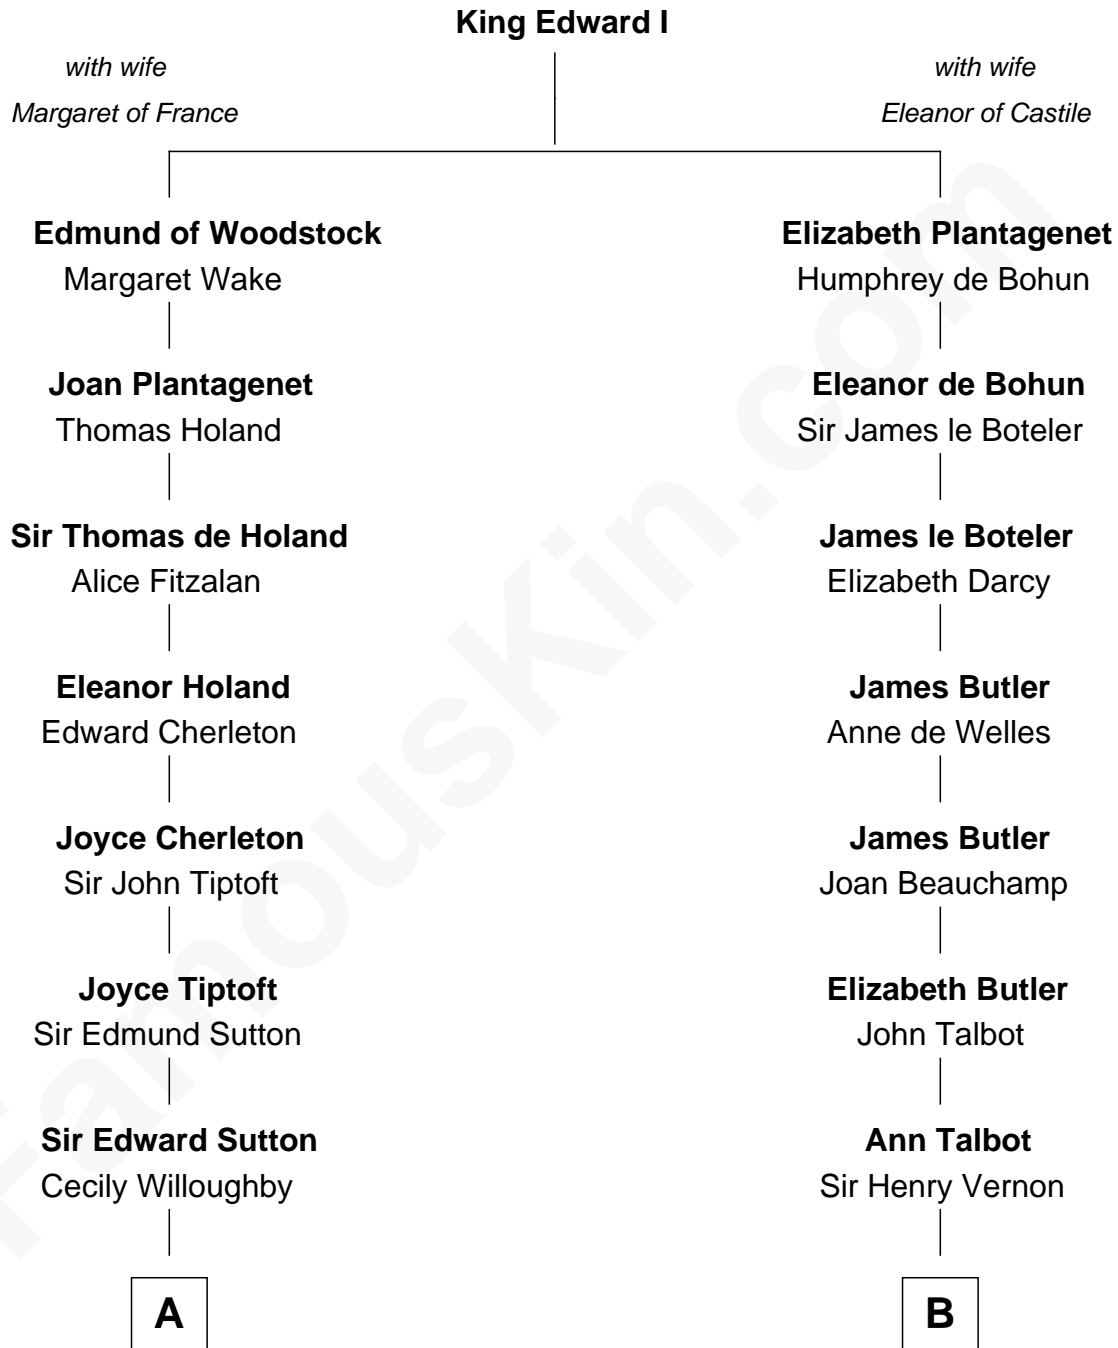

FamousKin.com Relationship Chart of

Herbert Hoover
31st U.S. President

21st cousin of

Lizzie Borden
Accused Murderess

C

Endymia Winn
Thomas Sherwood

Lucinda Sherwood
John Minthorn

Theodore Minthorn
Mary Wasley

Hulda Randall Minthorn
Jessie Clark Hoover

Herbert Hoover
31st U.S. President

D

Susanna Tripp
John Vinnicum

Sarah L. Vinnicum
Joseph Morse

Anthony Morse
Rhoda Morrison

Sarah Anthony Morse
Andrew Jackson Borden

Lizzie Borden
Accused Murderess