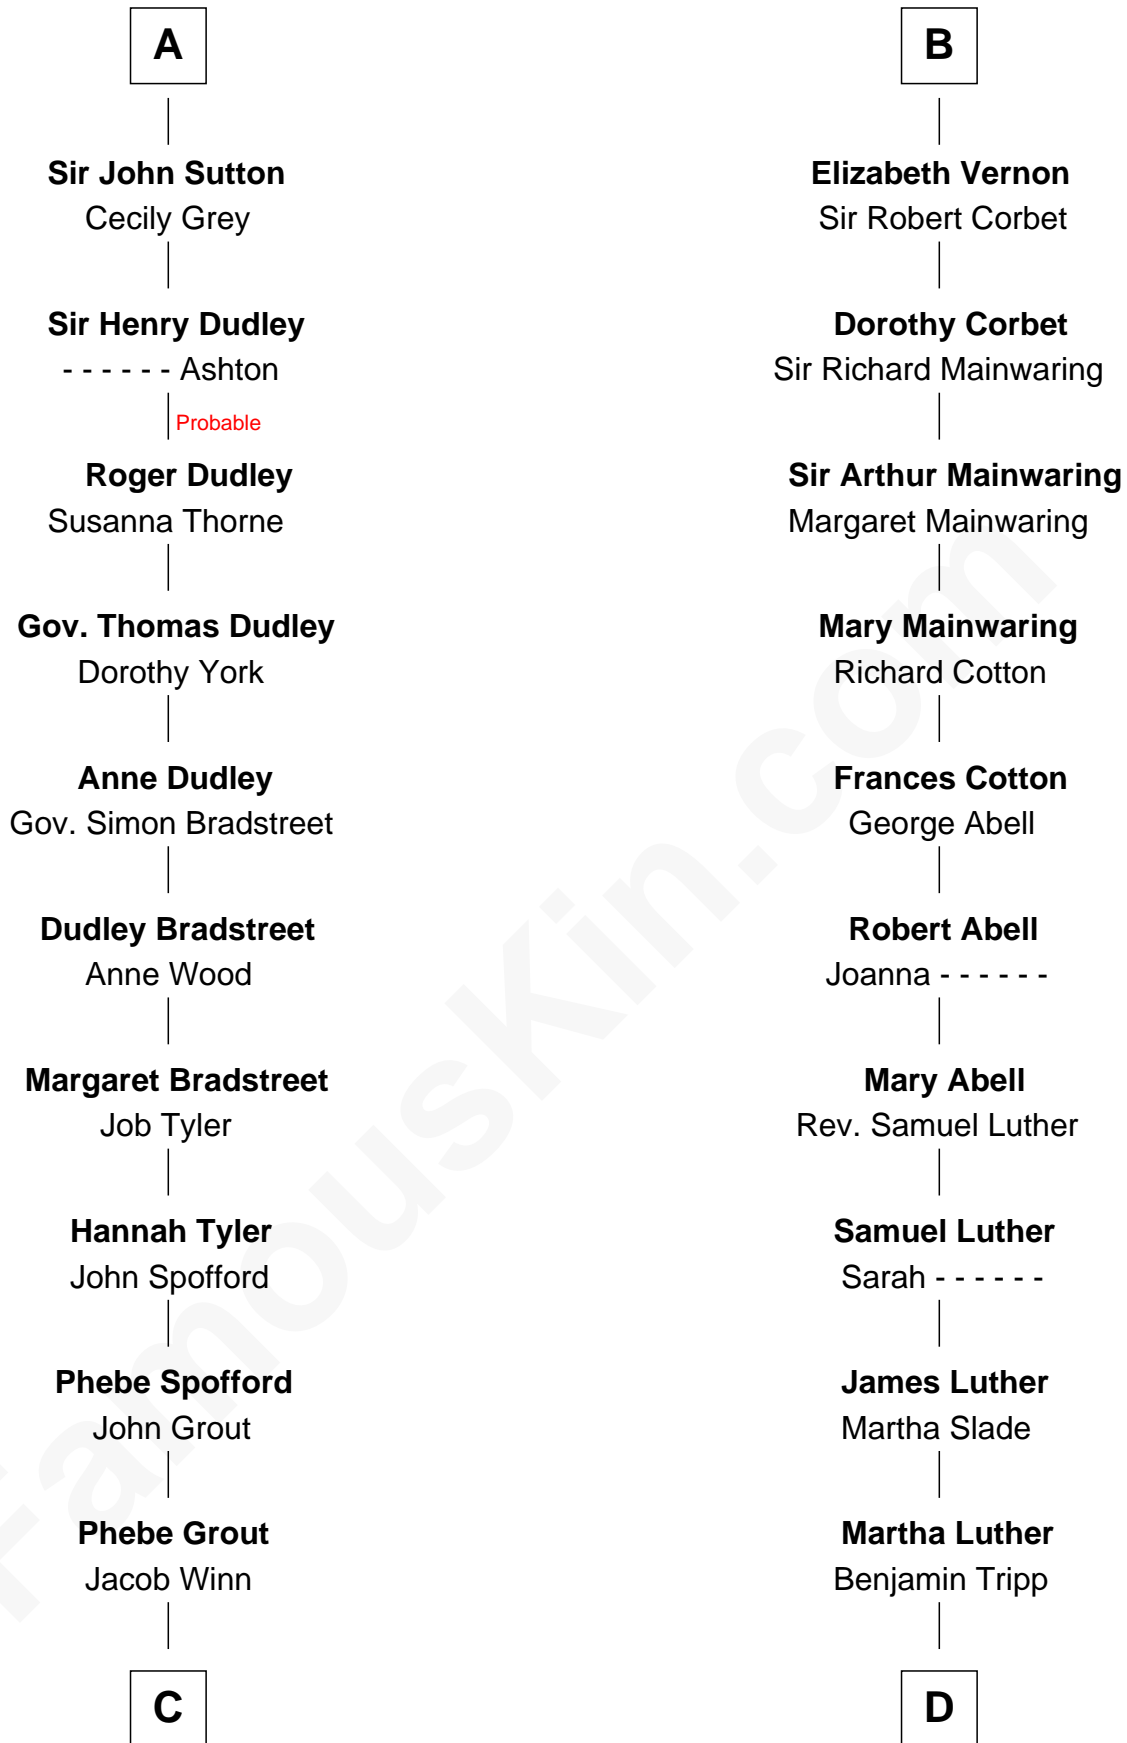

FamousKin.com Relationship Chart of

Herbert Hoover
31st U.S. President

21st cousin of

Lizzie Borden
Accused Murderess

C

Endymia Winn
Thomas Sherwood

Lucinda Sherwood
John Minthorn

Theodore Minthorn
Mary Wasley

Hulda Randall Minthorn
Jessie Clark Hoover

Herbert Hoover
31st U.S. President

D

Susanna Tripp
John Vinnicum

Sarah L. Vinnicum
Joseph Morse

Anthony Morse
Rhoda Morrison

Sarah Anthony Morse
Andrew Jackson Borden

Lizzie Borden
Accused Murderess