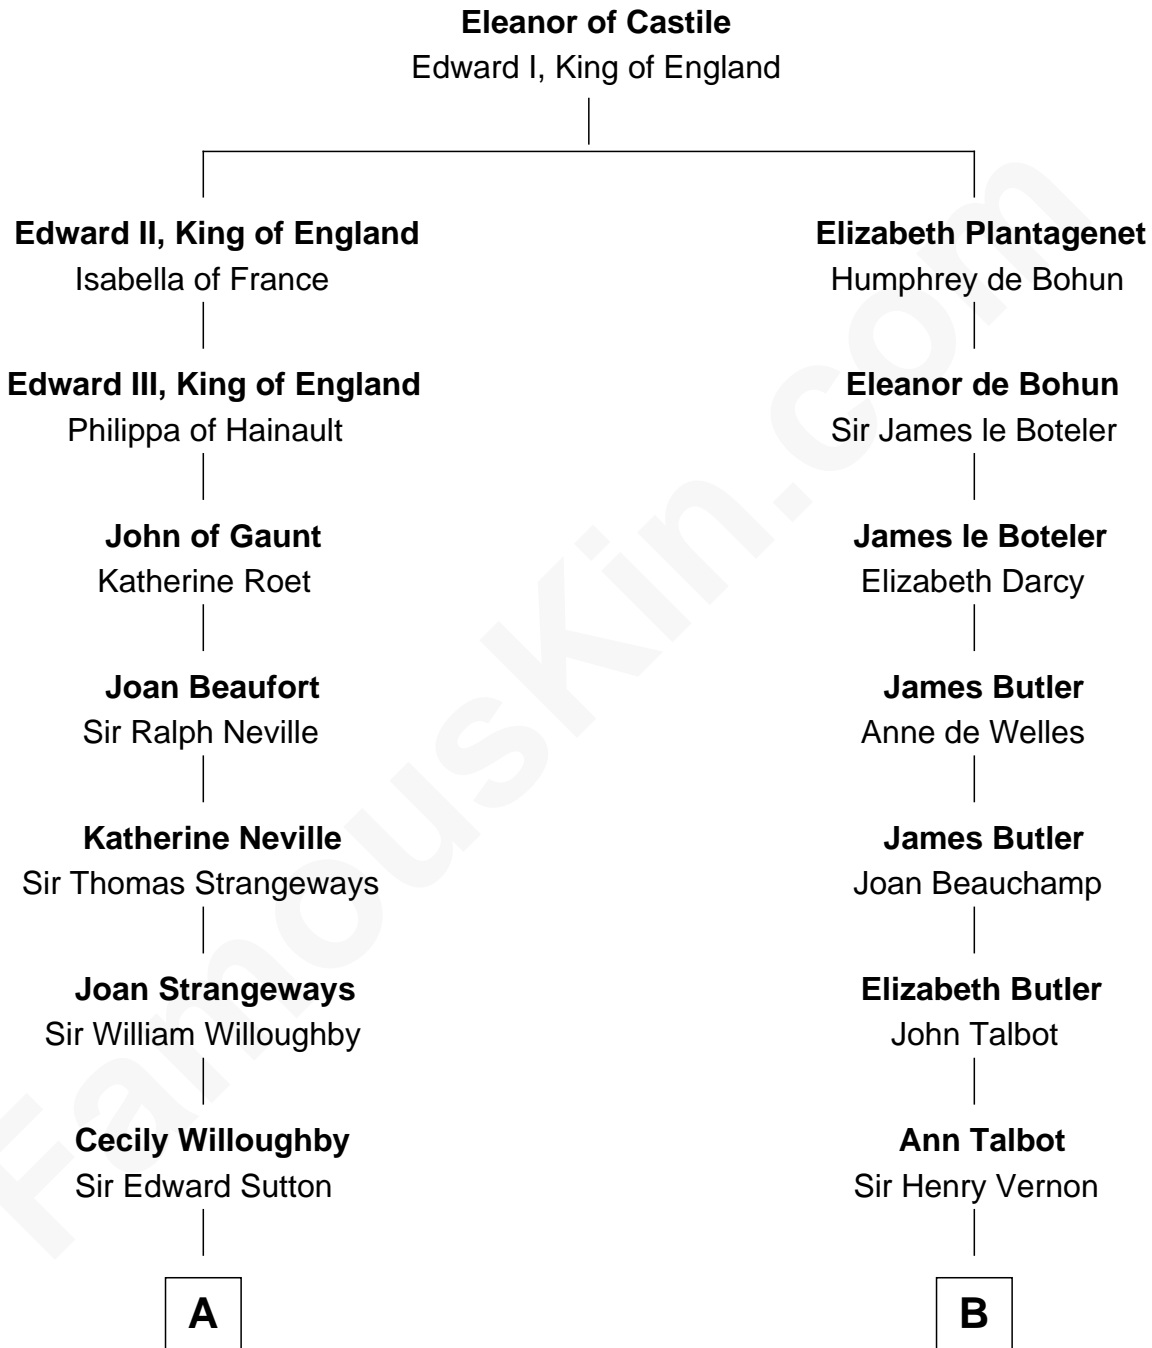

FamousKin.com Relationship Chart of

Herbert Hoover
31st U.S. President

21st cousin of

Lizzie Borden
Accused Murderess

C

Endymia Winn
Thomas Sherwood

Lucinda Sherwood
John Minthorn

Theodore Minthorn
Mary Wasley

Hulda Randall Minthorn
Jessie Clark Hoover

Herbert Hoover
31st U.S. President

D

Susanna Tripp
John Vinnicum

Sarah L. Vinnicum
Joseph Morse

Anthony Morse
Rhoda Morrison

Sarah Anthony Morse
Andrew Jackson Borden

Lizzie Borden
Accused Murderess