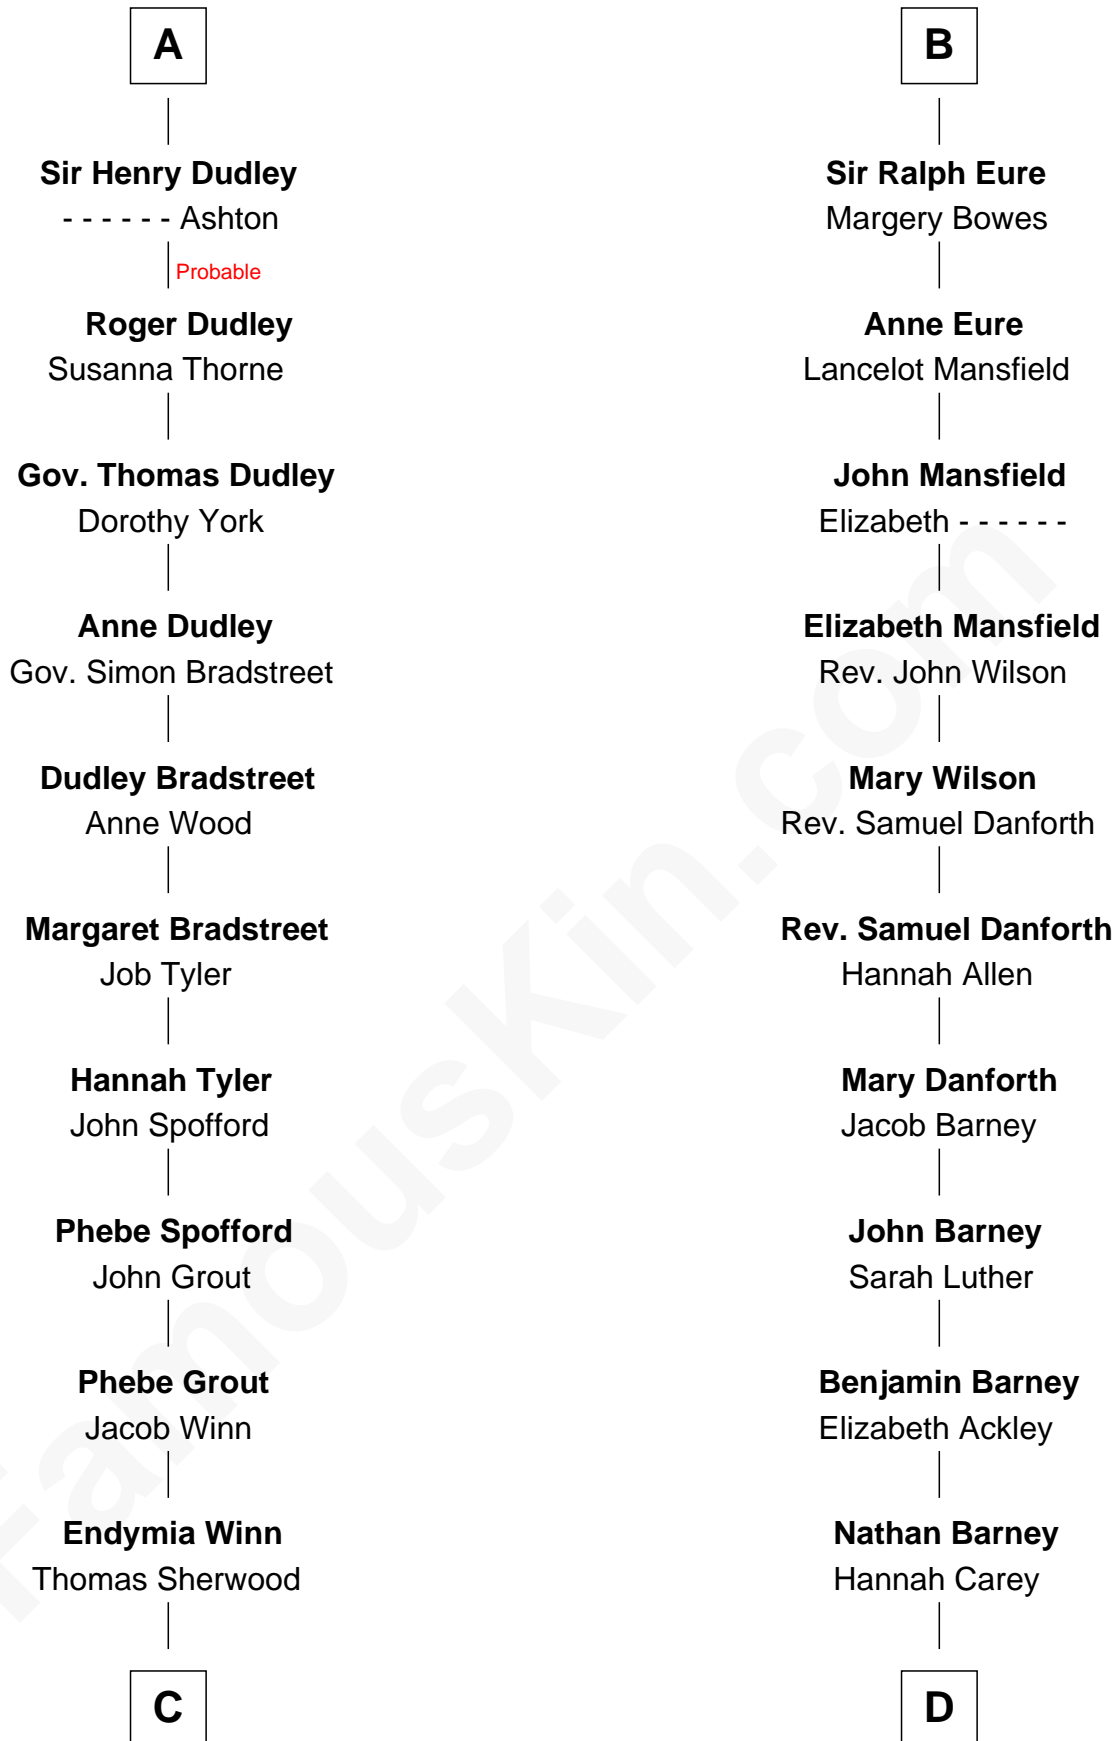

FamousKin.com Relationship Chart of

Herbert Hoover
31st U.S. President

20th cousin of

Elizabeth Montgomery
TV Actress - "Bewitched"

Sir William de Ros
Margery de Badlesmere

Thomas de Ros
Beatrice de Stafford

Margaret de Ros
Sir Reynold Grey

Margaret Grey
Sir William Bonville

William Bonville
Elizabeth Harington

William Bonville
Katherine Neville

Cecily Bonville
Thomas Grey

Cecily Grey
Sir John Sutton

A

Maud de Roos
John de Welles

John de Welles
Eleanor de Mowbray

Eudo de Welles
Maud de Greystoke

Sir Lionel de Welles
Joan de Waterton

Cecily de Welles
Sir Robert Willoughby

Sir Christopher Willoughby
Margaret Jenney

Elizabeth Willoughby
Sir William Eure

B

C

Lucinda Sherwood

John Minthorn

Theodore Minthorn

Mary Wasley

Hulda Randall Minthorn

Jessie Clark Hoover