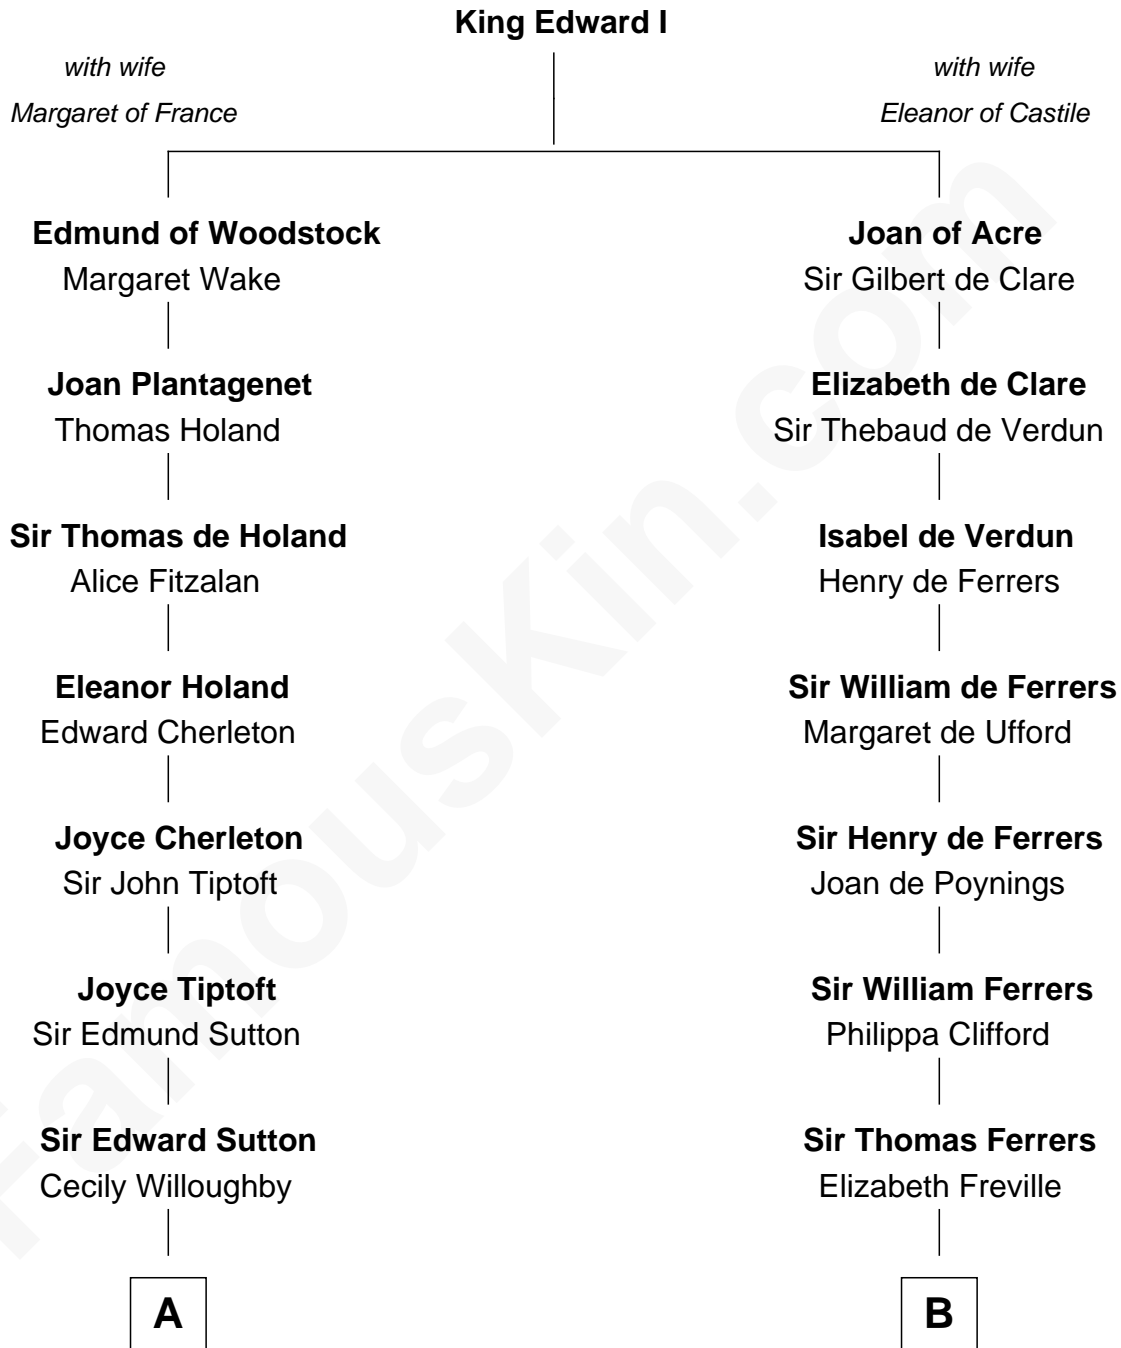

# FamousKin.com Relationship Chart of

**Herbert Hoover**

*31st U.S. President*

19th cousin 2 times removed of

**Susan B. Anthony**

*Women's Rights Advocate*

**C**

**Endymia Winn**  
Thomas Sherwood

**Lucinda Sherwood**  
John Minthorn

**Theodore Minthorn**  
Mary Wasley

**Hulda Randall Minthorn**  
Jessie Clark Hoover

**Herbert Hoover**  
*31st U.S. President*

**D**

**Humphrey Anthony**  
Hannah Lapham