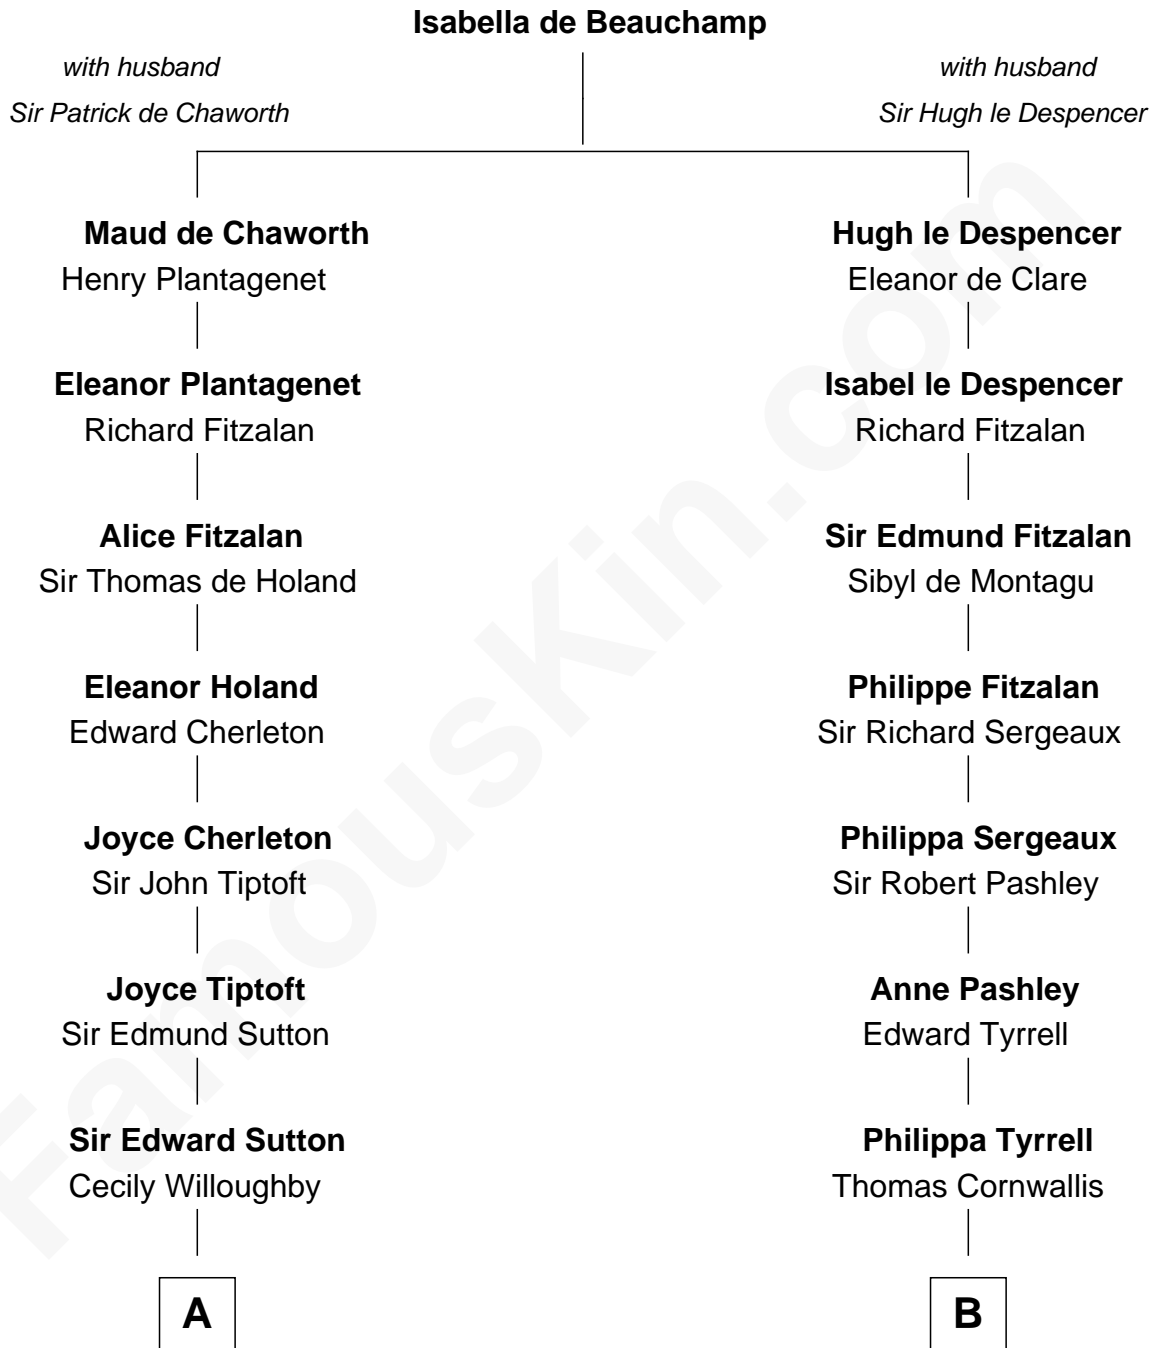

FamousKin.com Relationship Chart of

Herbert Hoover

31st U.S. President

19th cousin 2 times removed of

Susan B. Anthony

Women's Rights Advocate

C

Endymia Winn
Thomas Sherwood

Lucinda Sherwood
John Minthorn

Theodore Minthorn
Mary Wasley

Hulda Randall Minthorn
Jessie Clark Hoover

Herbert Hoover
31st U.S. President

D

Humphrey Anthony
Hannah Lapham

Daniel Anthony
Lucy Read

Susan B. Anthony
Women's Rights Advocate