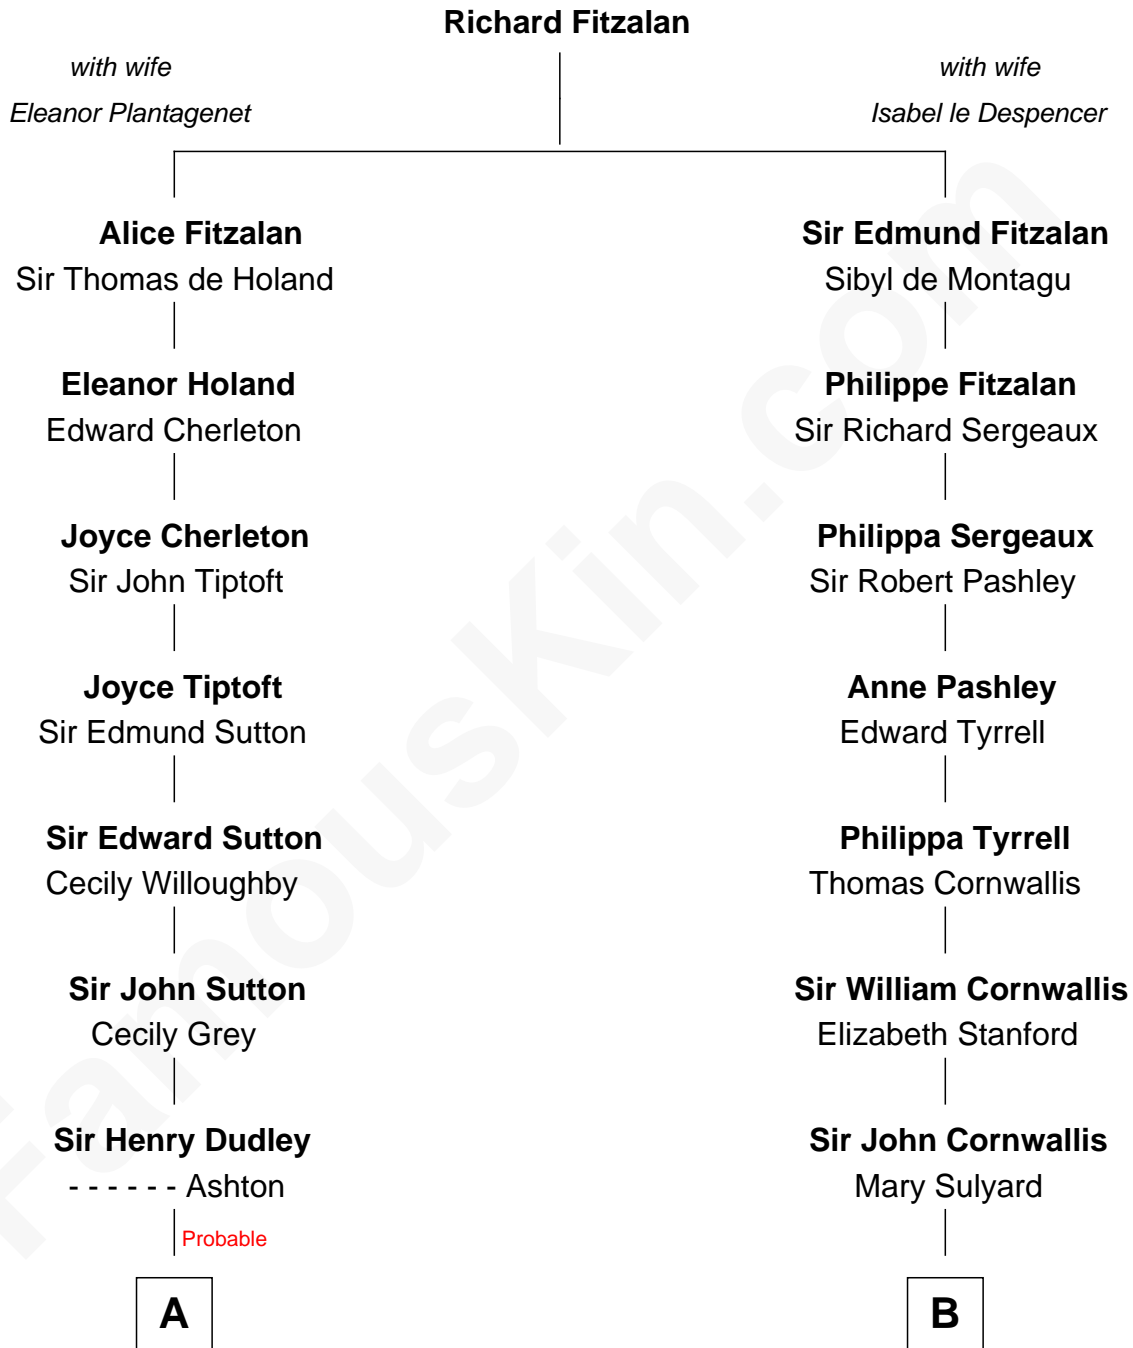

# FamousKin.com Relationship Chart of

**Herbert Hoover**

*31st U.S. President*

17th cousin 2 times removed of

**Susan B. Anthony**

*Women's Rights Advocate*

**C**

**Theodore Minthorn**

Mary Wasley

**Hulda Randall Minthorn**

Jessie Clark Hoover

**Herbert Hoover**

*31st U.S. President*

FamousKin.com