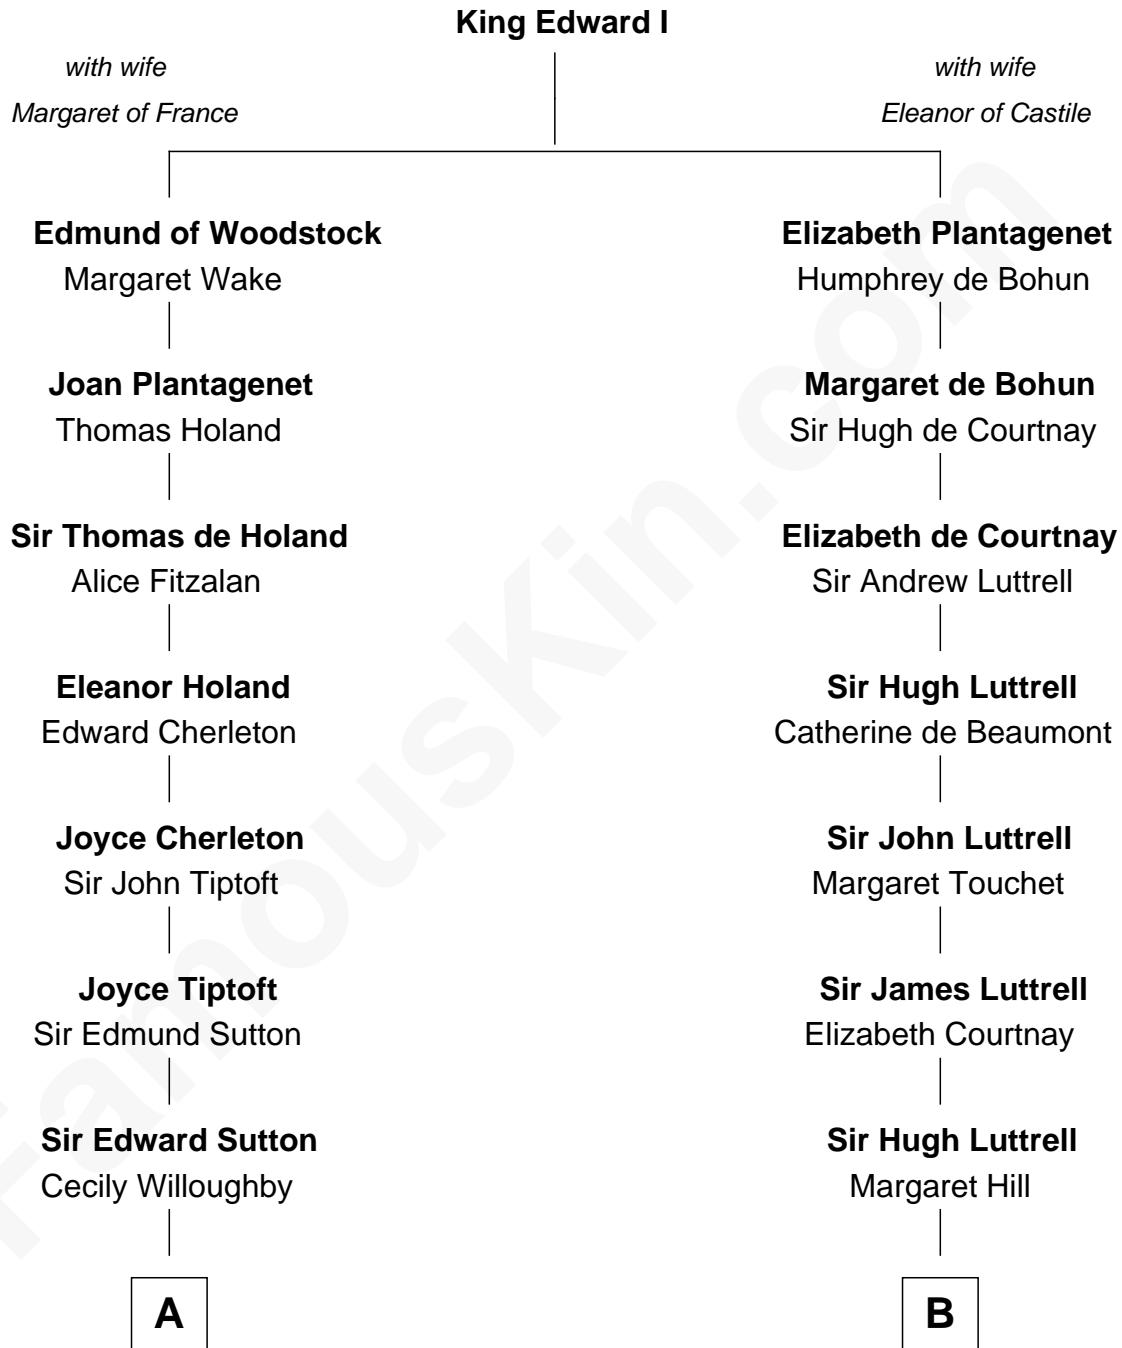

FamousKin.com Relationship Chart of

Herbert Hoover
31st U.S. President

21st cousin of

Dick Cheney
46th U.S. Vice-President

C

Endymia Winn
Thomas Sherwood

Lucinda Sherwood
John Minthorn

Theodore Minthorn
Mary Wasley

Hulda Randall Minthorn
Jessie Clark Hoover

Herbert Hoover
31st U.S. President

D

Elias Eaton Cheney
Lucy Fletcher

Samuel Fletcher Cheney
Ella A. Phillips

Thomas Herbert Cheney
Margaret E. Tyler

Richard Herbert Cheney
Marge Lorraine Dickey