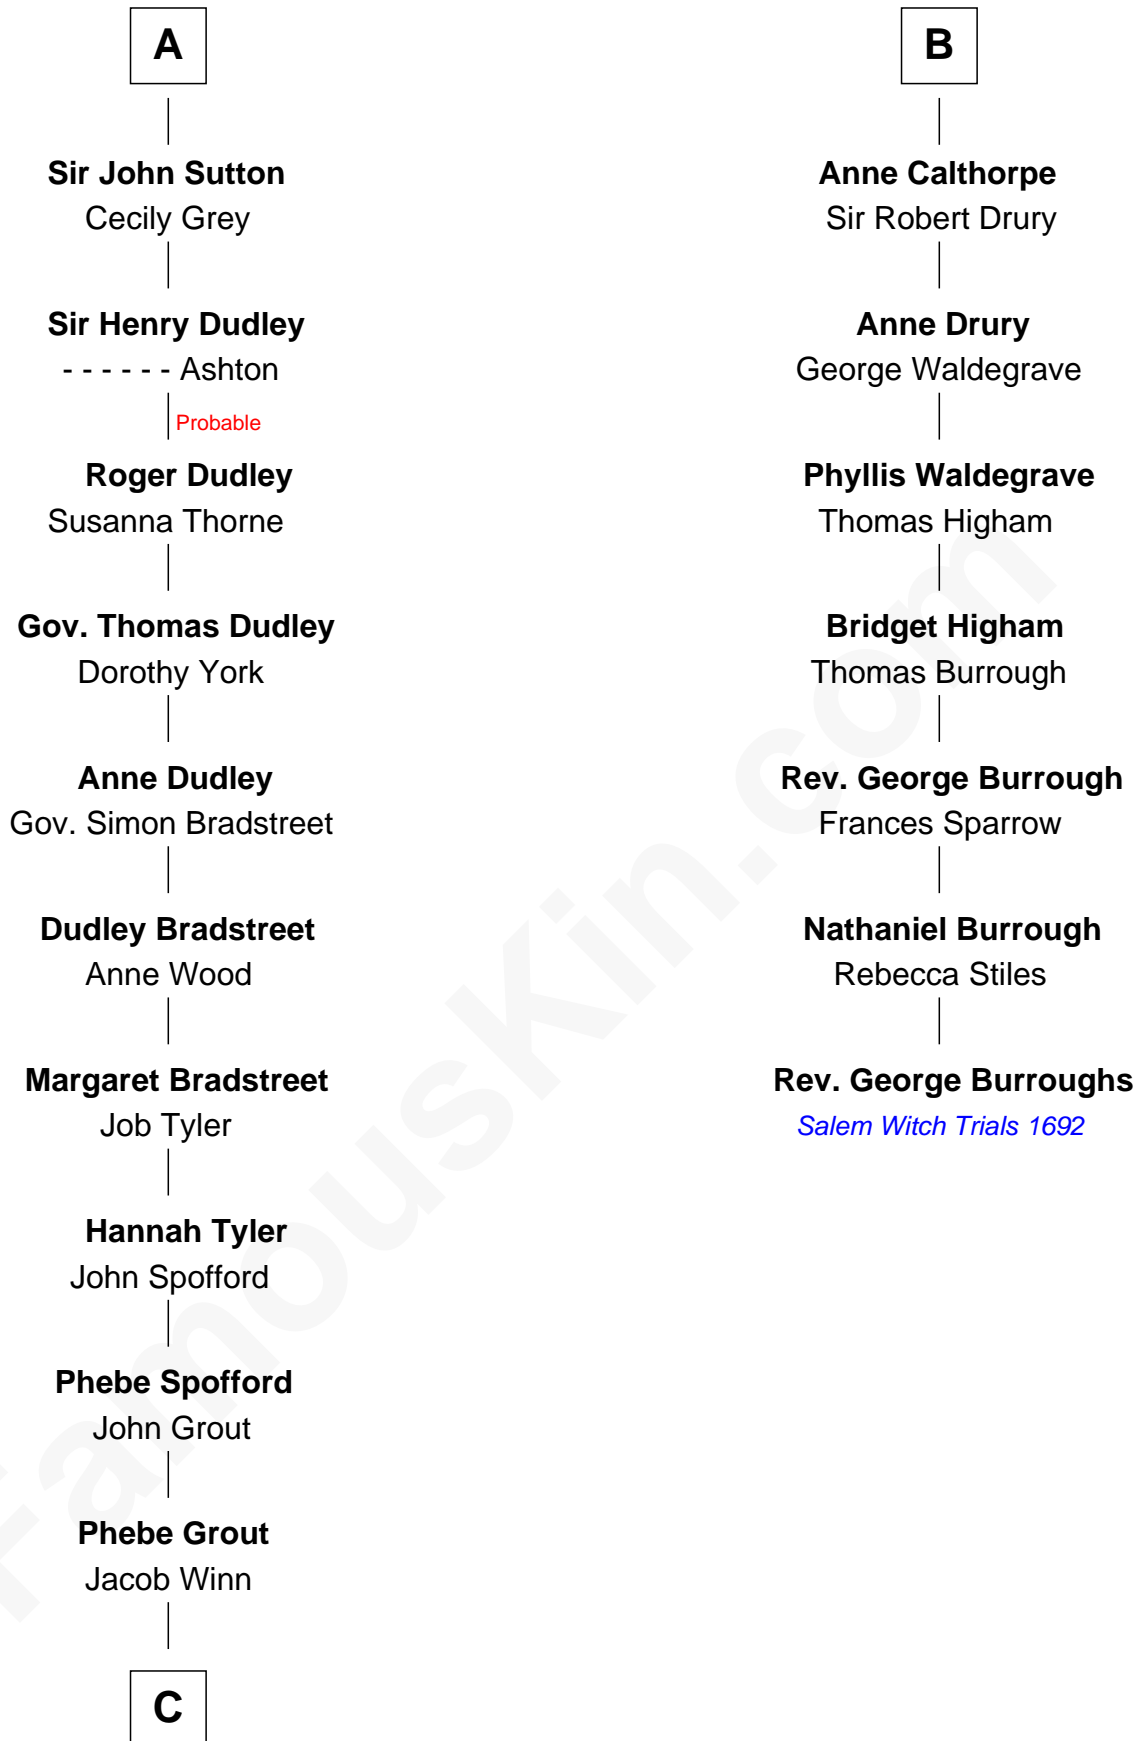

FamousKin.com Relationship Chart of

Herbert Hoover

31st U.S. President

13th cousin 8 times removed of

Rev. George Burroughs

Executed for Witchcraft, Salem 1692

C

—
Endymia Winn

Thomas Sherwood

—
Lucinda Sherwood

John Minthorn

—
Theodore Minthorn

Mary Wasley

—
Hulda Randall Minthorn

Jessie Clark Hoover

—
Herbert Hoover

31st U.S. President