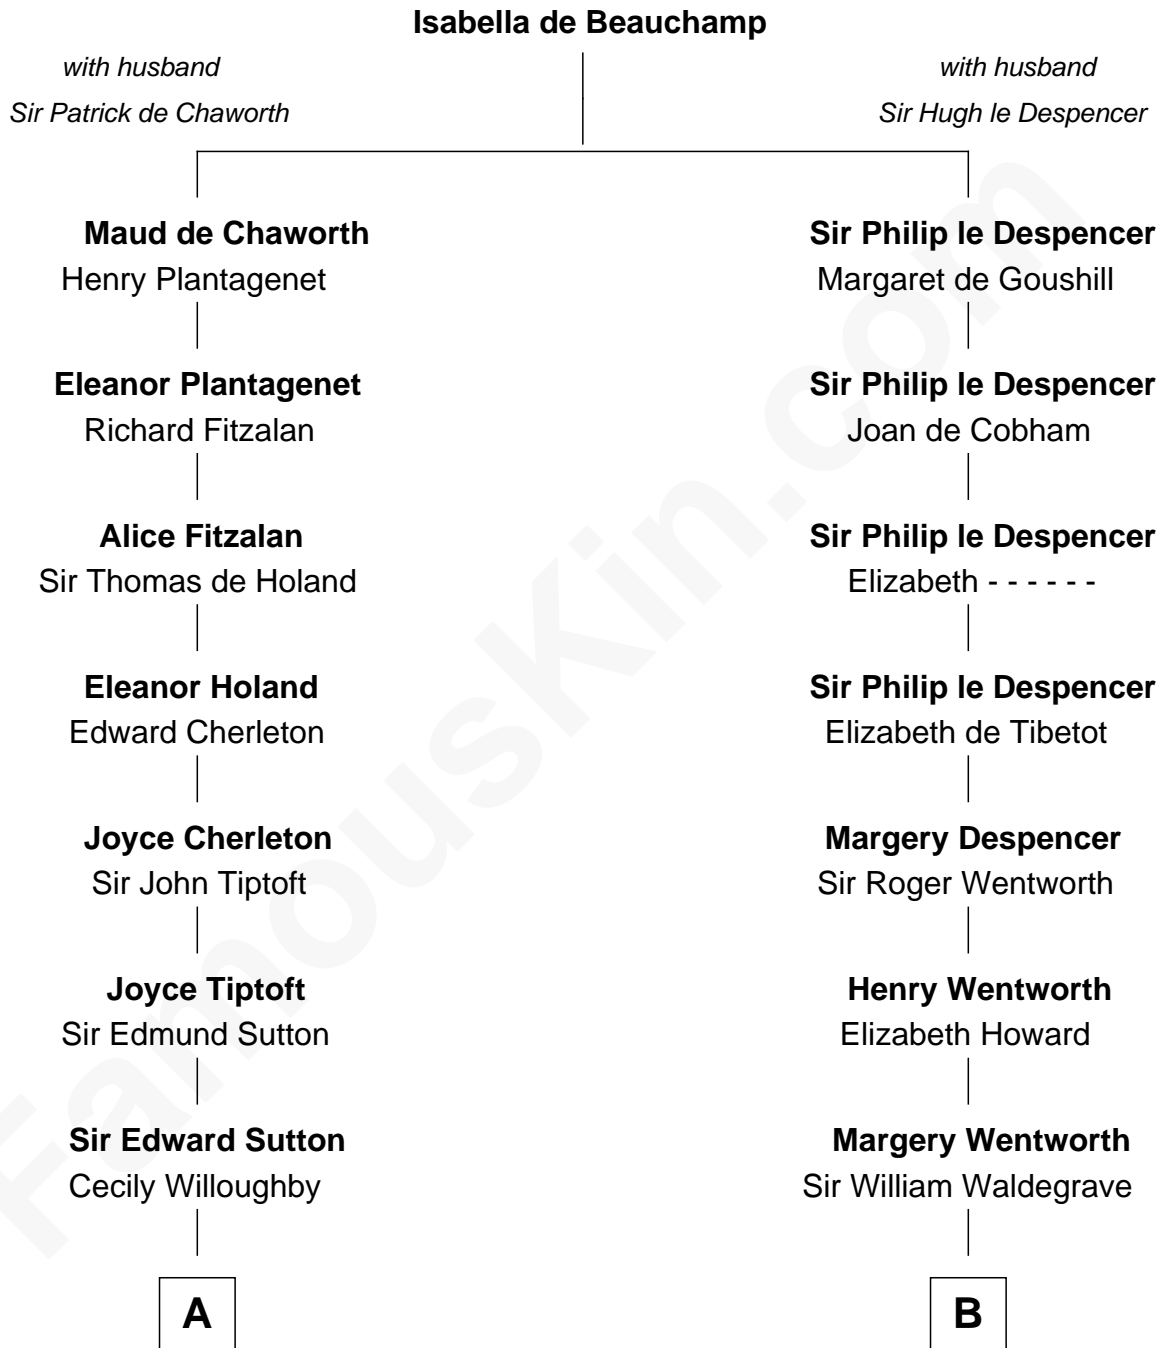

FamousKin.com Relationship Chart of

Herbert Hoover

31st U.S. President

12th cousin 9 times removed of

Rev. George Burroughs

Executed for Witchcraft, Salem 1692

C

—
Endymia Winn

Thomas Sherwood

—
Lucinda Sherwood

John Minthorn

—
Theodore Minthorn

Mary Wasley

—
Hulda Randall Minthorn

Jessie Clark Hoover

—
Herbert Hoover

31st U.S. President

FamousKin.com