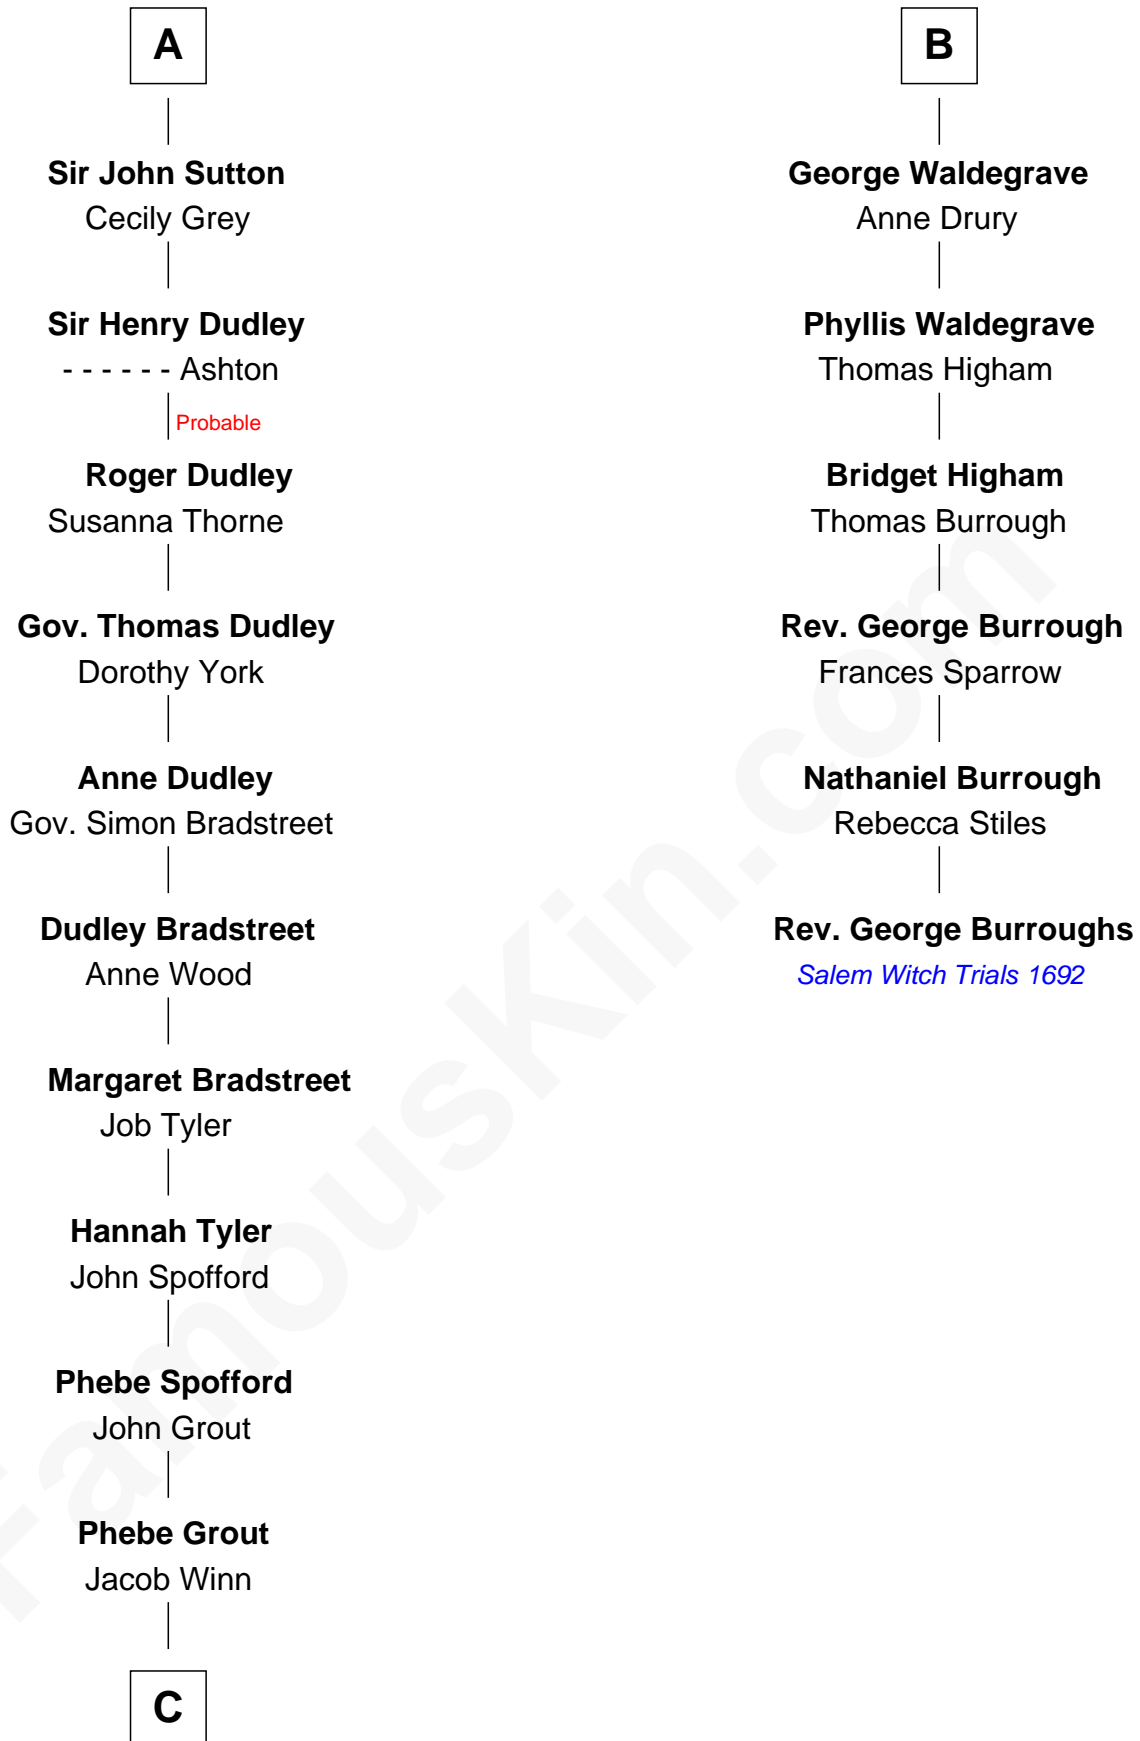

FamousKin.com Relationship Chart of

Herbert Hoover

31st U.S. President

12th cousin 9 times removed of

Rev. George Burroughs

Executed for Witchcraft, Salem 1692

C

—
Endymia Winn

Thomas Sherwood

—
Lucinda Sherwood

John Minthorn

—
Theodore Minthorn

Mary Wasley

—
Hulda Randall Minthorn

Jessie Clark Hoover

—
Herbert Hoover

31st U.S. President

FamousKin.com