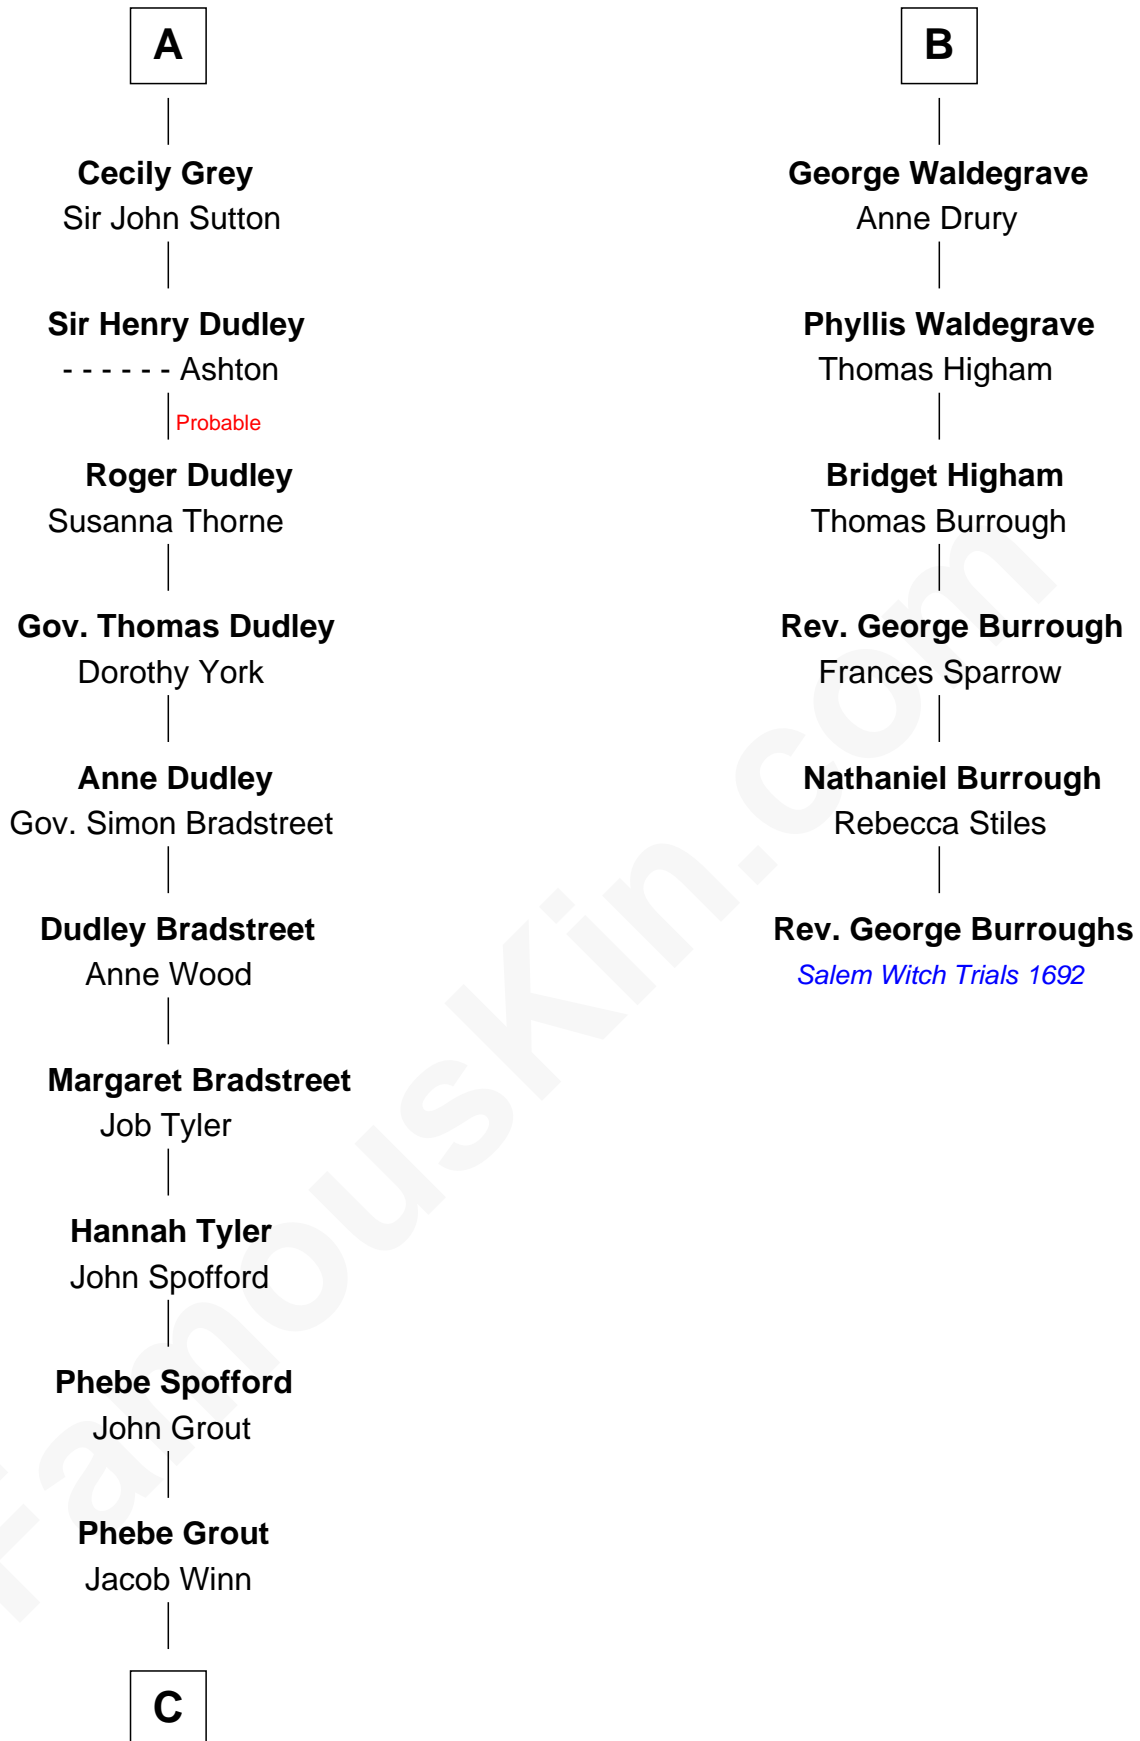

FamousKin.com Relationship Chart of

Herbert Hoover

31st U.S. President

12th cousin 9 times removed of

Rev. George Burroughs

Executed for Witchcraft, Salem 1692

C

—
Endymia Winn

Thomas Sherwood

—
Lucinda Sherwood

John Minthorn

—
Theodore Minthorn

Mary Wasley

—
Hulda Randall Minthorn

Jessie Clark Hoover

—
Herbert Hoover

31st U.S. President