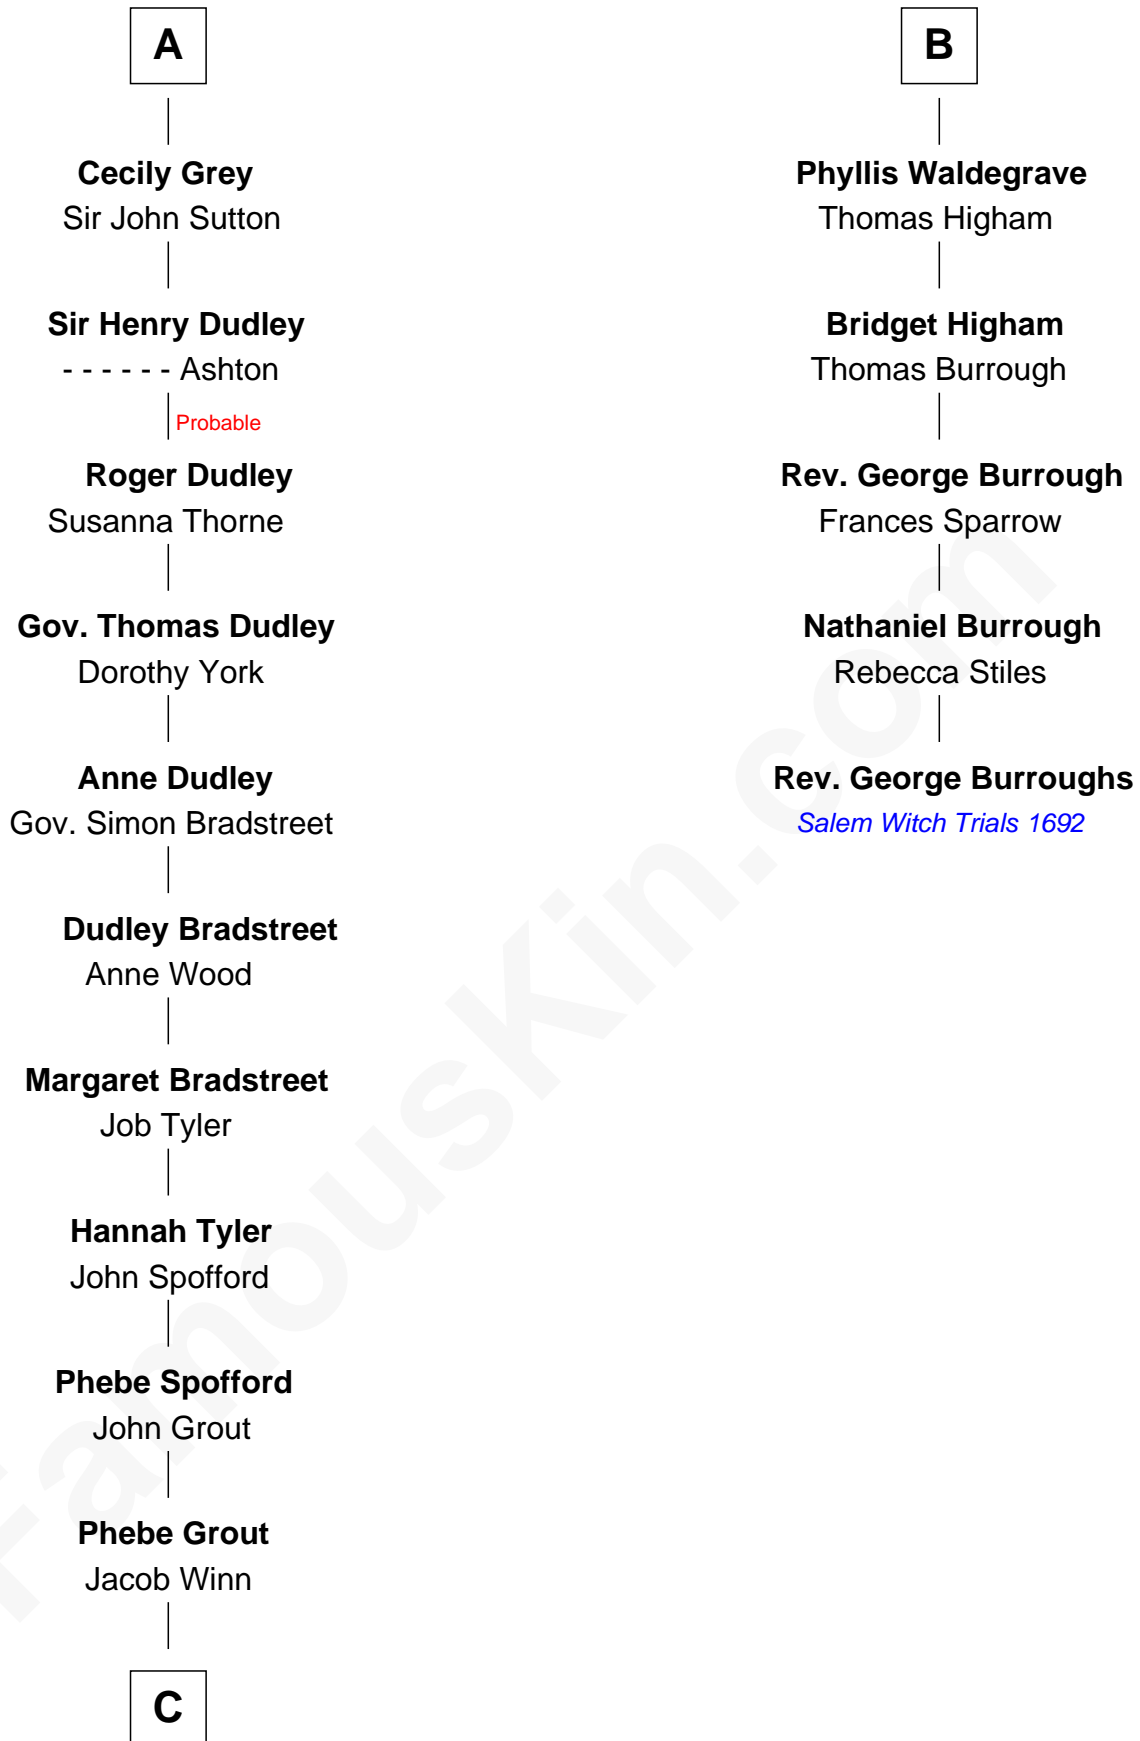

FamousKin.com Relationship Chart of

Herbert Hoover

31st U.S. President

11th cousin 10 times removed of

Rev. George Burroughs

Executed for Witchcraft, Salem 1692

Bartholomew de Badlesmere

Margaret de Clare

Sir John de Tibetot

Sir Robert de Tibetot

Margaret Deincourt

Elizabeth de Tibetot

Sir Philip le Despencer

Margery Despencer

Sir Roger Wentworth

Henry Wentworth

Elizabeth Howard

Margery Wentworth

Sir William Waldegrave

George Waldegrave

Anne Drury

B

C

—
Endymia Winn

Thomas Sherwood

—
Lucinda Sherwood

John Minthorn

—
Theodore Minthorn

Mary Wasley

—
Hulda Randall Minthorn

Jessie Clark Hoover

—
Herbert Hoover