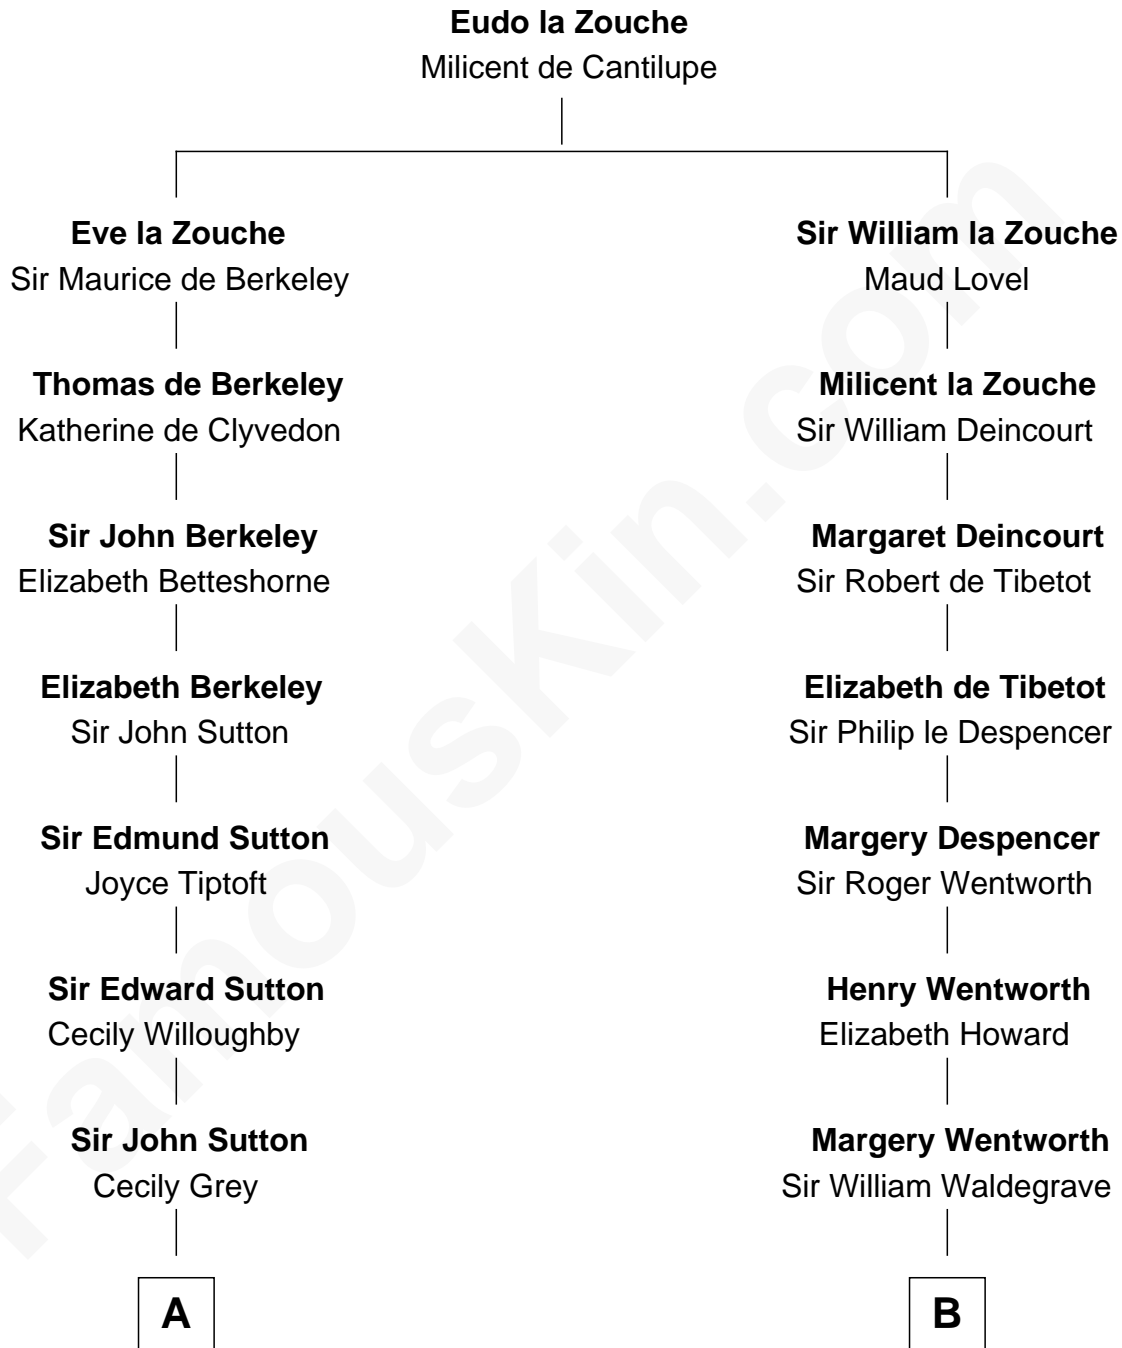

FamousKin.com Relationship Chart of

Herbert Hoover

31st U.S. President

12th cousin 8 times removed of

Rev. George Burroughs

Executed for Witchcraft, Salem 1692

C

—
Lucinda Sherwood

John Minthorn

—
Theodore Minthorn

Mary Wasley

—
Hulda Randall Minthorn

Jessie Clark Hoover

—
Herbert Hoover

31st U.S. President

FamousKin.com