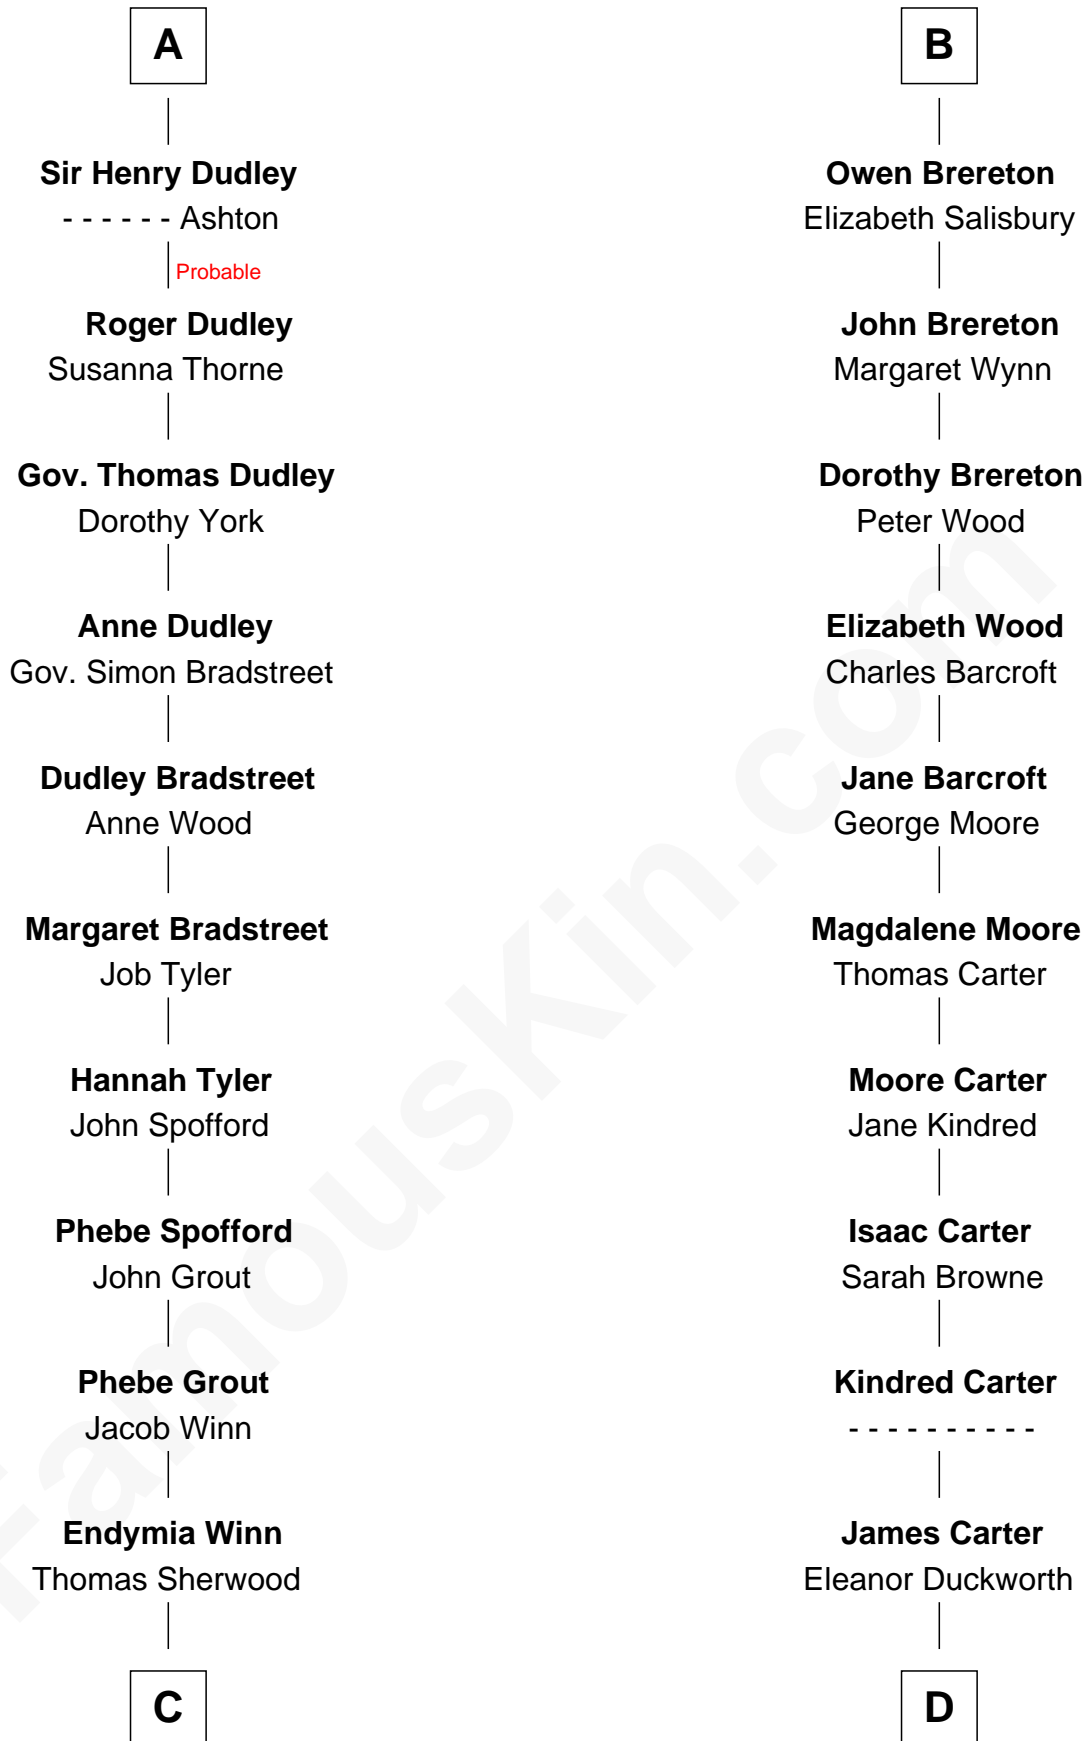

# FamousKin.com Relationship Chart of

**Herbert Hoover**

*31st U.S. President*

20th cousin 1 time removed of

**Jimmy Carter**

*39th U.S. President*

**Sir Robert de Holland**

Maude la Zouche

**C**

**Lucinda Sherwood**

John Minthorn

**Theodore Minthorn**

Mary Wasley

**Hulda Randall Minthorn**

Jessie Clark Hoover

**Herbert Hoover**

*31st U.S. President*

**D**

**Wiley Carter**

Ann Ansley

**Littleberry Walker Carter**

Mary Ann Diligent Seals

**William Archibald Carter**

Nina Pratt

**Earl Carter**

Lillian Gordy

**Jimmy Carter**

*39th U.S. President*