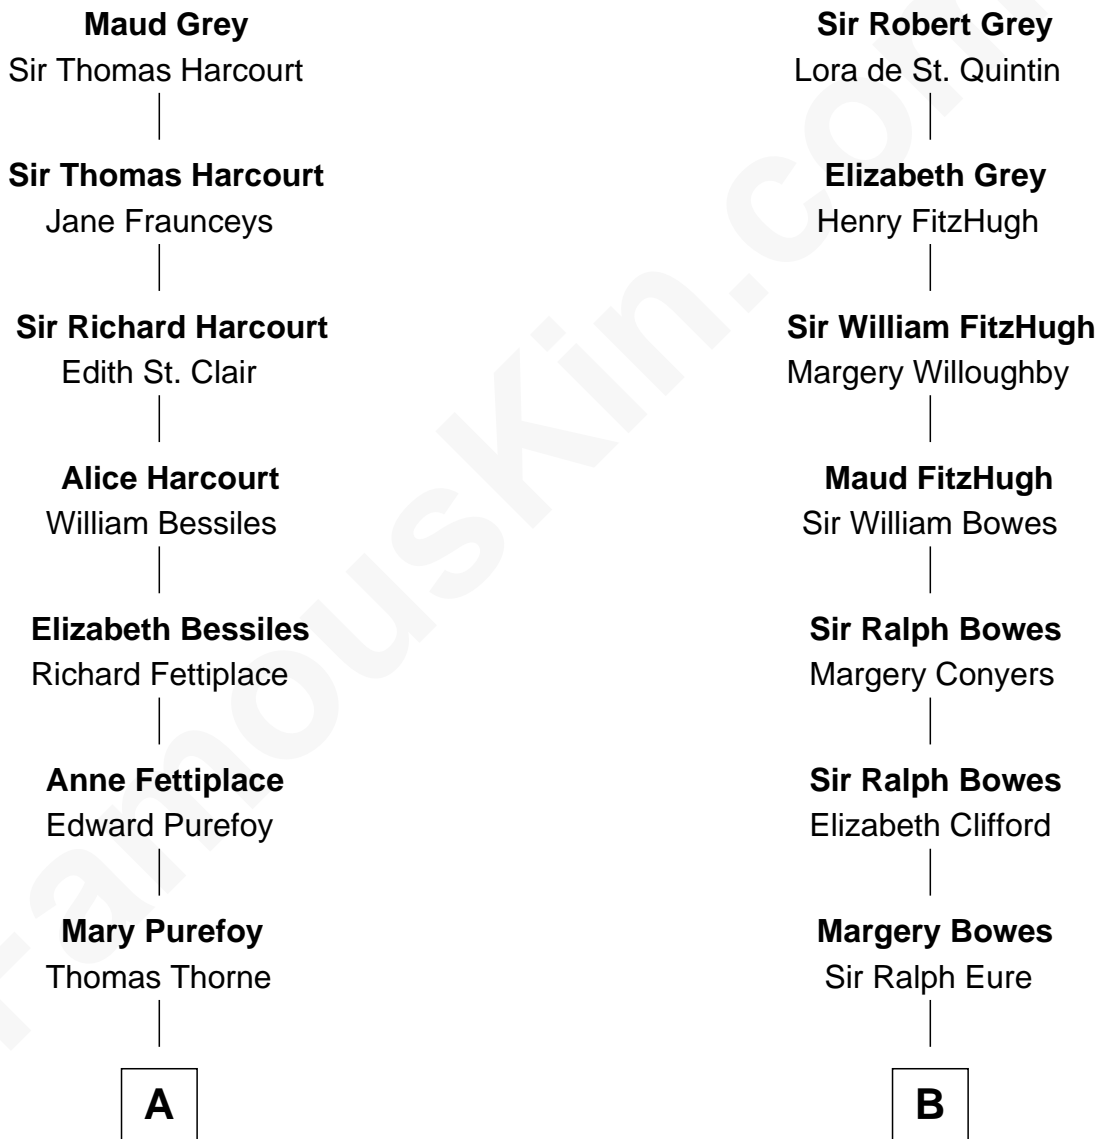

# FamousKin.com Relationship Chart of

**Herbert Hoover**

*31st U.S. President*

17th cousin 2 times removed of

**William Howard Taft**

*27th U.S. President*

**Sir John Grey**

Avice Marmion

**C**

—  
**Theodore Minthorn**

Mary Wasley

—  
**Hulda Randall Minthorn**

Jessie Clark Hoover

—  
**Herbert Hoover**

*31st U.S. President*

FamousKin.com