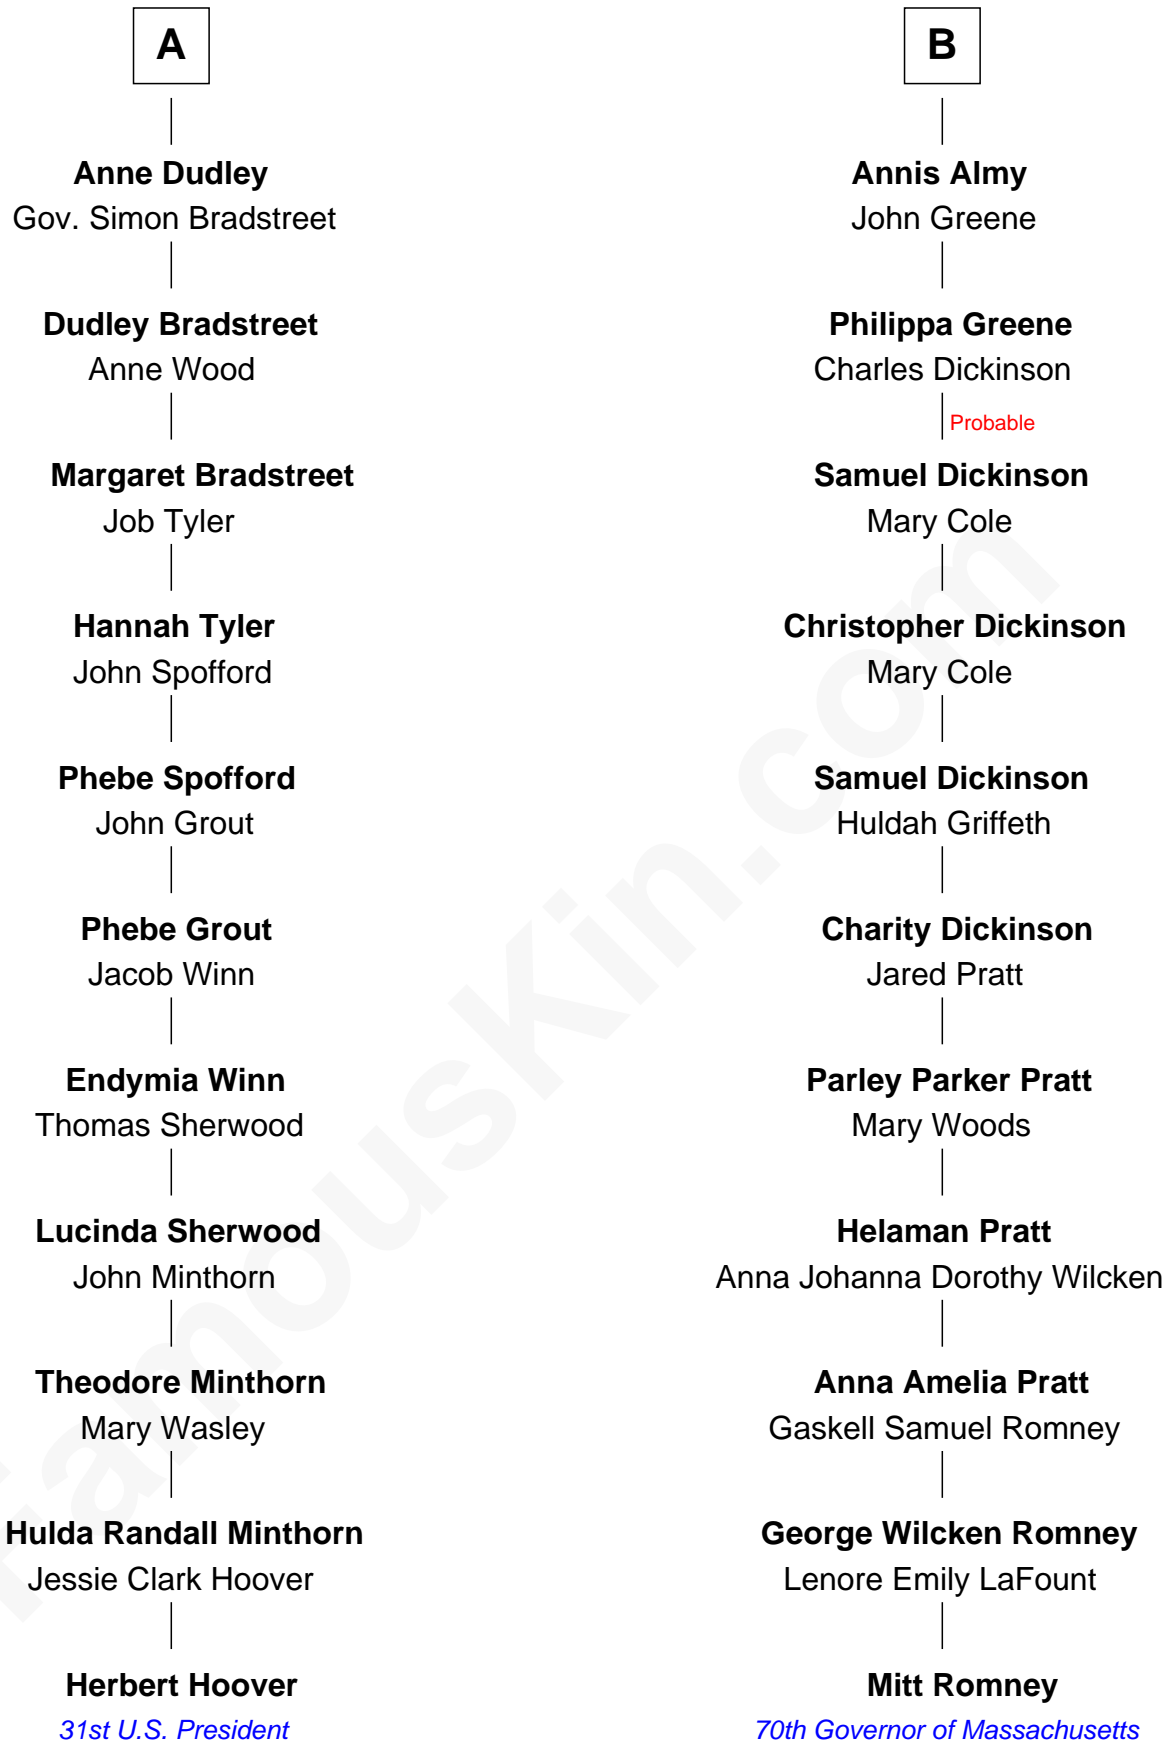

FamousKin.com Relationship Chart of

Herbert Hoover
31st U.S. President

17th cousin of

Mitt Romney

70th Governor of Massachusetts

Mitt Romney photo by [Gage Skidmore](#) (CC BY-SA 3.0)