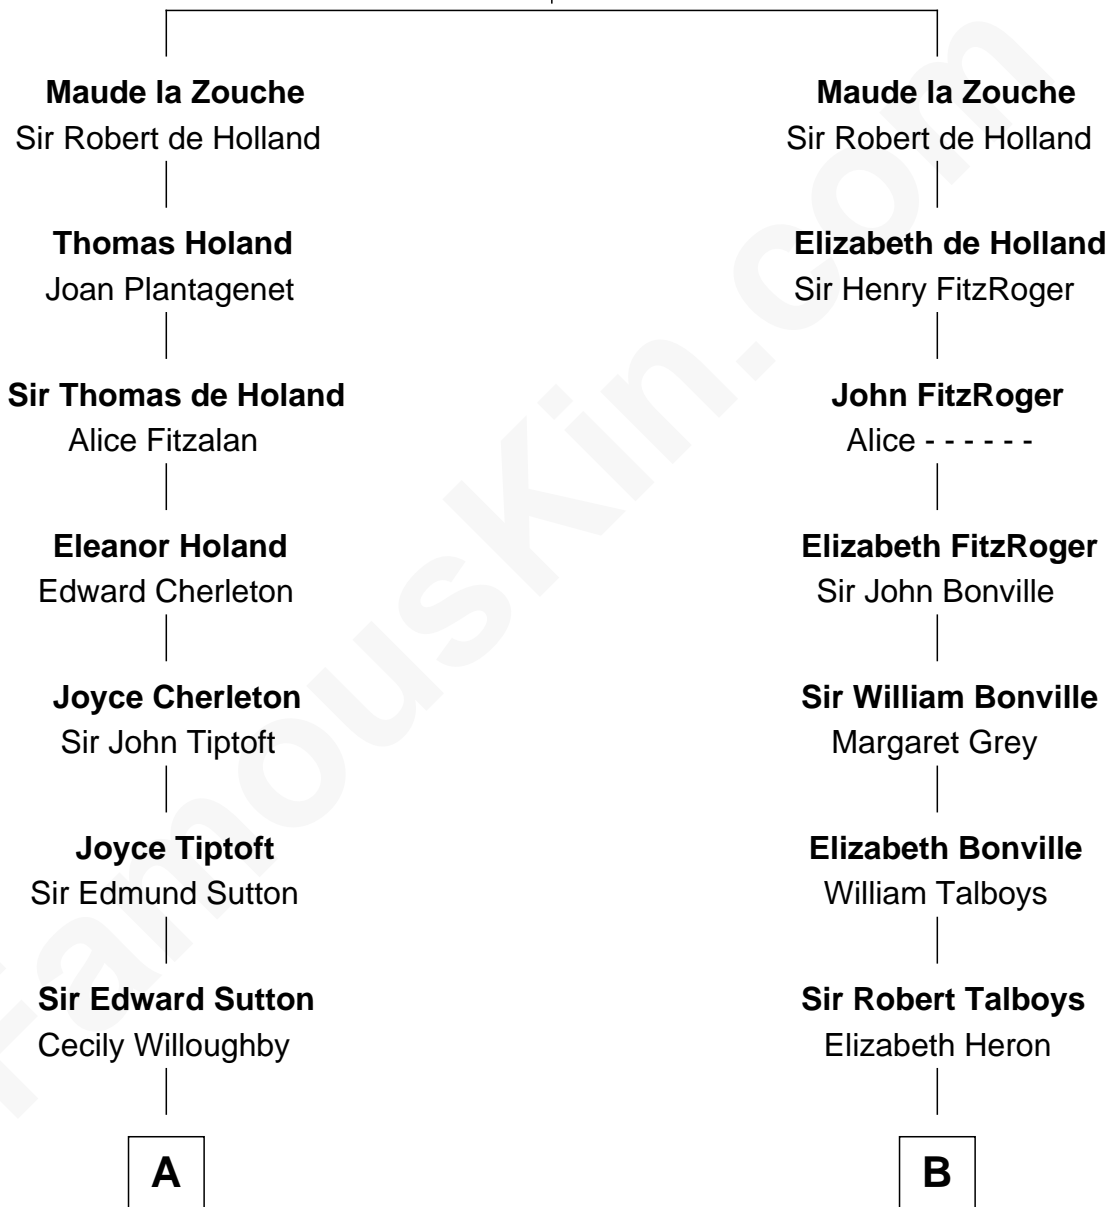

# FamousKin.com Relationship Chart of

**Herbert Hoover**  
31st U.S. President

21st cousin of

**Mitt Romney**

70th Governor of Massachusetts

**Sir Alan la Zouche**  
Eleanor de Segrave

**C**

**Endymia Winn**  
Thomas Sherwood

**Lucinda Sherwood**  
John Minthorn

**Theodore Minthorn**  
Mary Wasley

**Hulda Randall Minthorn**  
Jessie Clark Hoover

**Herbert Hoover**  
*31st U.S. President*

**D**

**Clarissa Minerva Duzette**  
Lewis Robison

**Charles Edward Robison**  
Rosetta Mary Berry

**Alma Luella Robison**  
Harold Arundel LaFount

**Lenore Emily LaFount**  
George Wilcken Romney

**Mitt Romney**  
*70th Governor of Massachusetts*