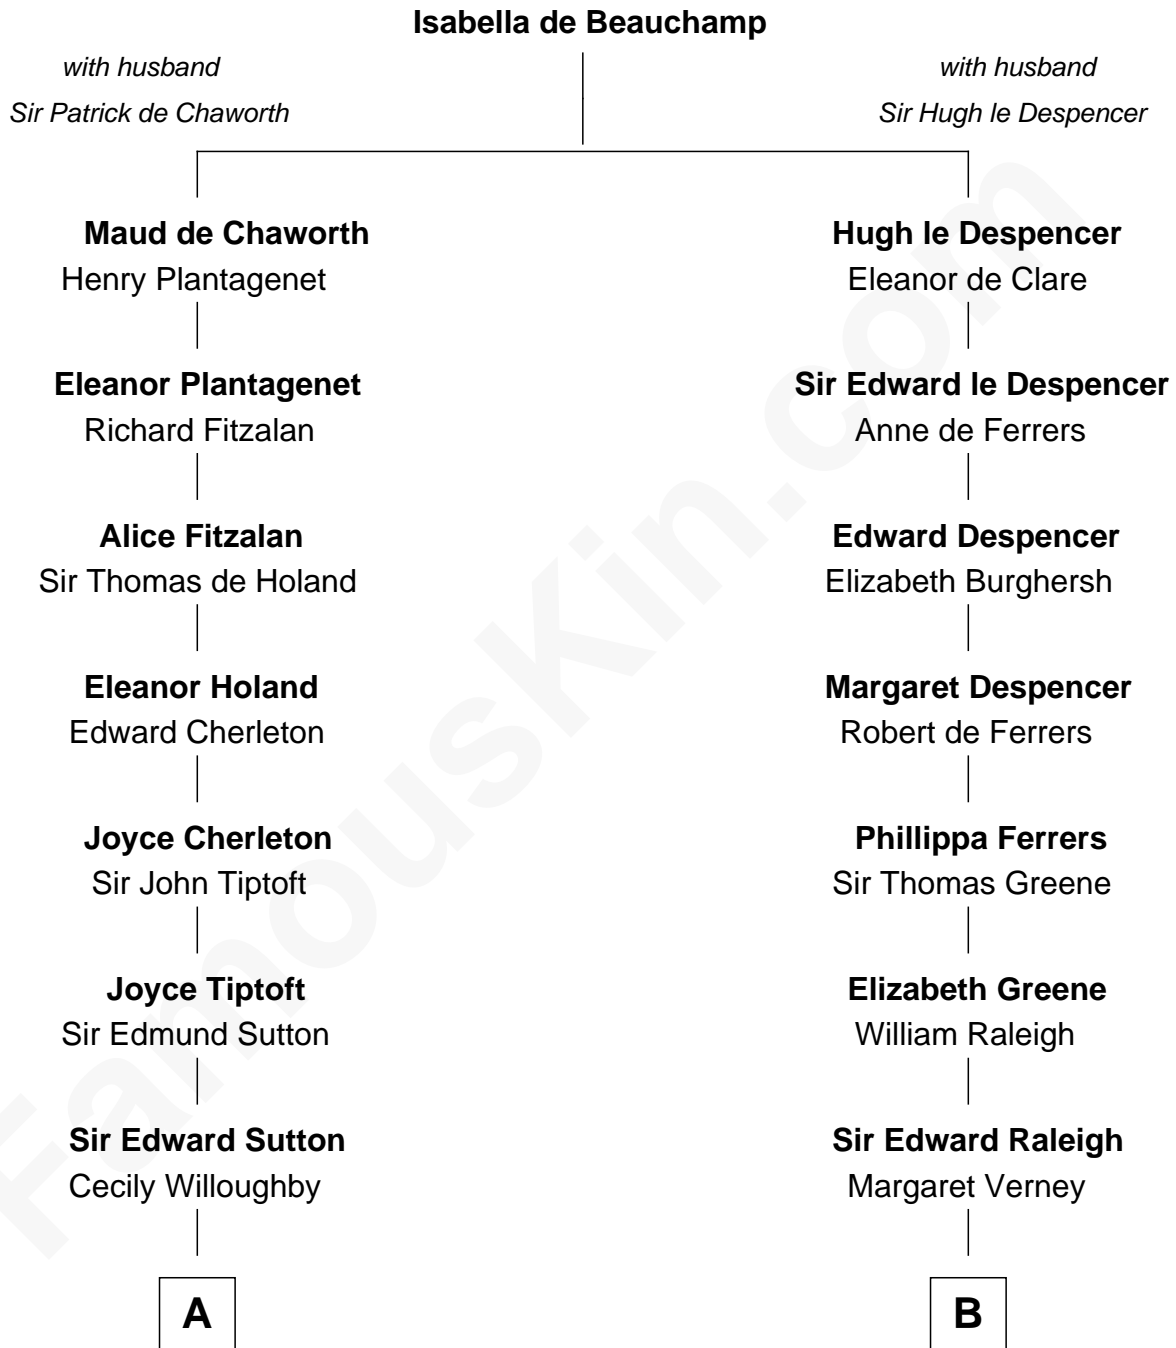

FamousKin.com Relationship Chart of

Herbert Hoover

31st U.S. President

21st cousin of

George Romney

43rd Governor of Michigan

C

Endymia Winn
Thomas Sherwood

Lucinda Sherwood
John Minthorn

Theodore Minthorn
Mary Wasley

Hulda Randall Minthorn
Jessie Clark Hoover

Herbert Hoover
31st U.S. President

D

Charity Dickinson
Jared Pratt

Parley Parker Pratt
Mary Woods

Helaman Pratt
Anna Johanna Dorothy Wilcken

Anna Amelia Pratt
Gaskell Samuel Romney

George Romney
43rd Governor of Michigan