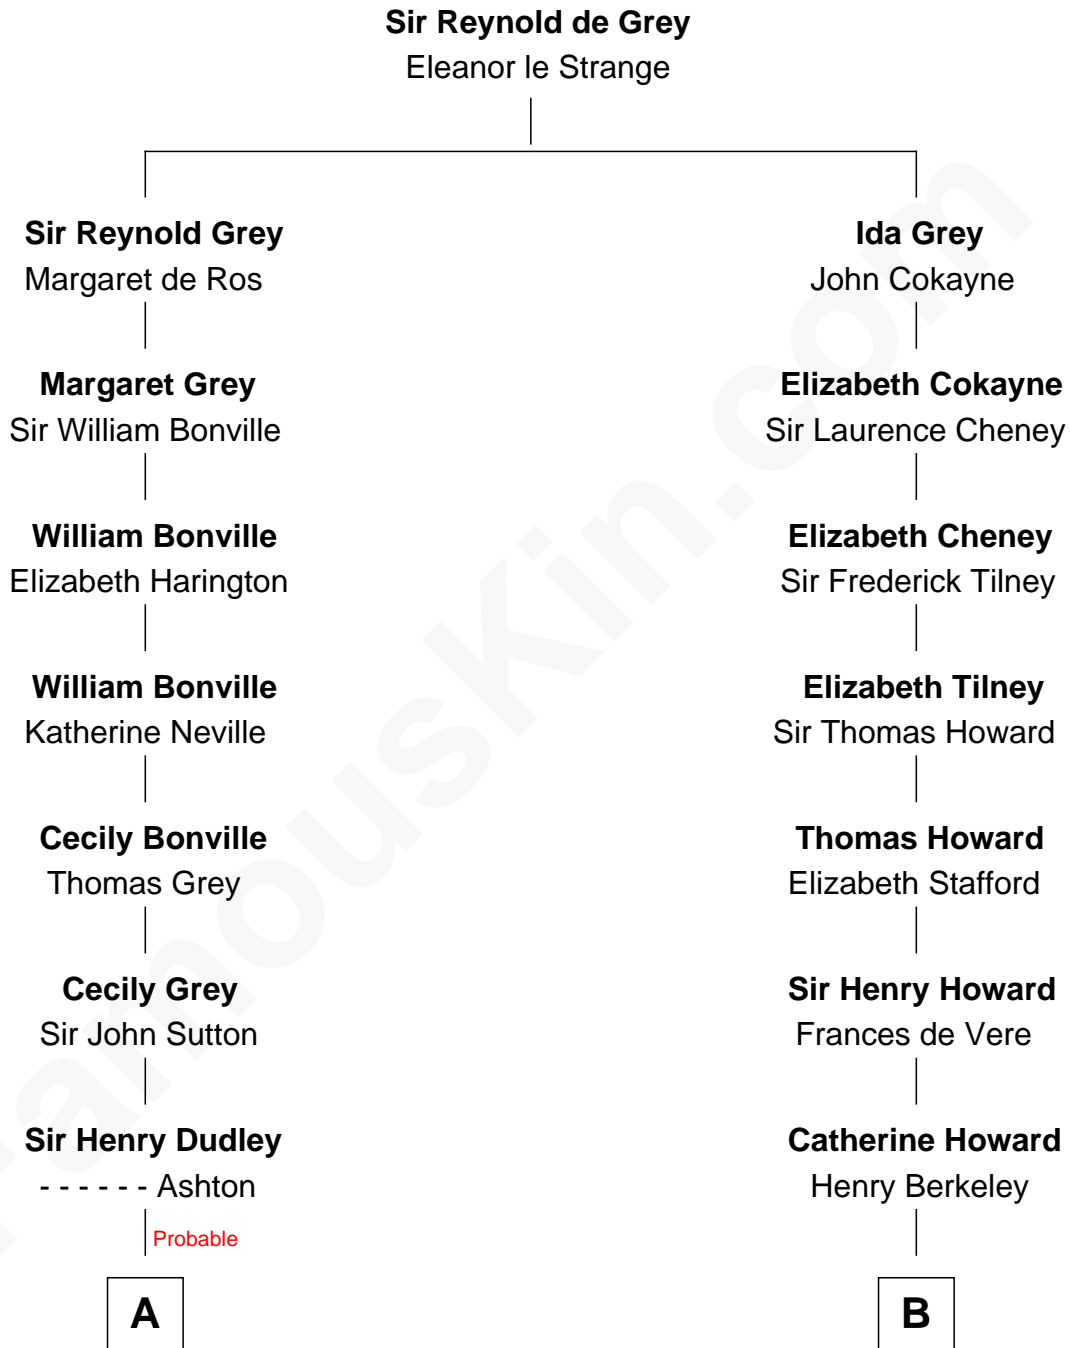

FamousKin.com Relationship Chart of

Herbert Hoover

31st U.S. President

15th cousin 4 times removed of

Francis Scott Key

Author of "The Star Spangled Banner"

C

—
Theodore Minthorn

Mary Wasley

—
Hulda Randall Minthorn

Jessie Clark Hoover

—
Herbert Hoover

31st U.S. President

FamousKin.com