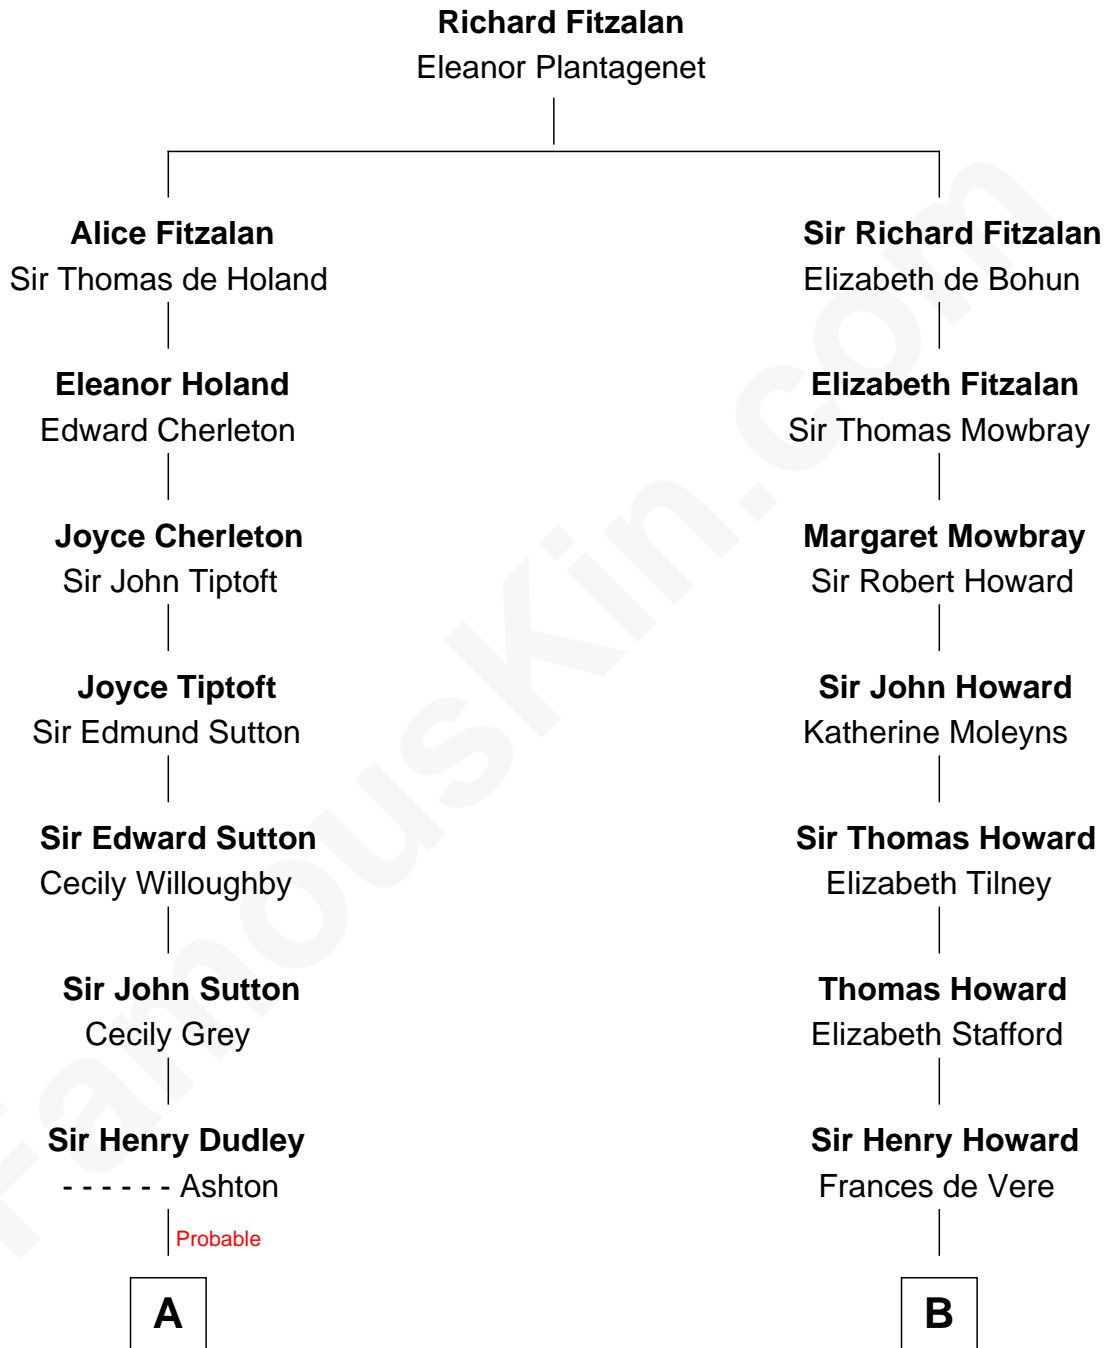

FamousKin.com Relationship Chart of

Herbert Hoover

31st U.S. President

16th cousin 3 times removed of

Francis Scott Key

Author of "The Star Spangled Banner"

C

—
Theodore Minthorn

Mary Wasley

—
Hulda Randall Minthorn

Jessie Clark Hoover

—
Herbert Hoover

31st U.S. President

FamousKin.com