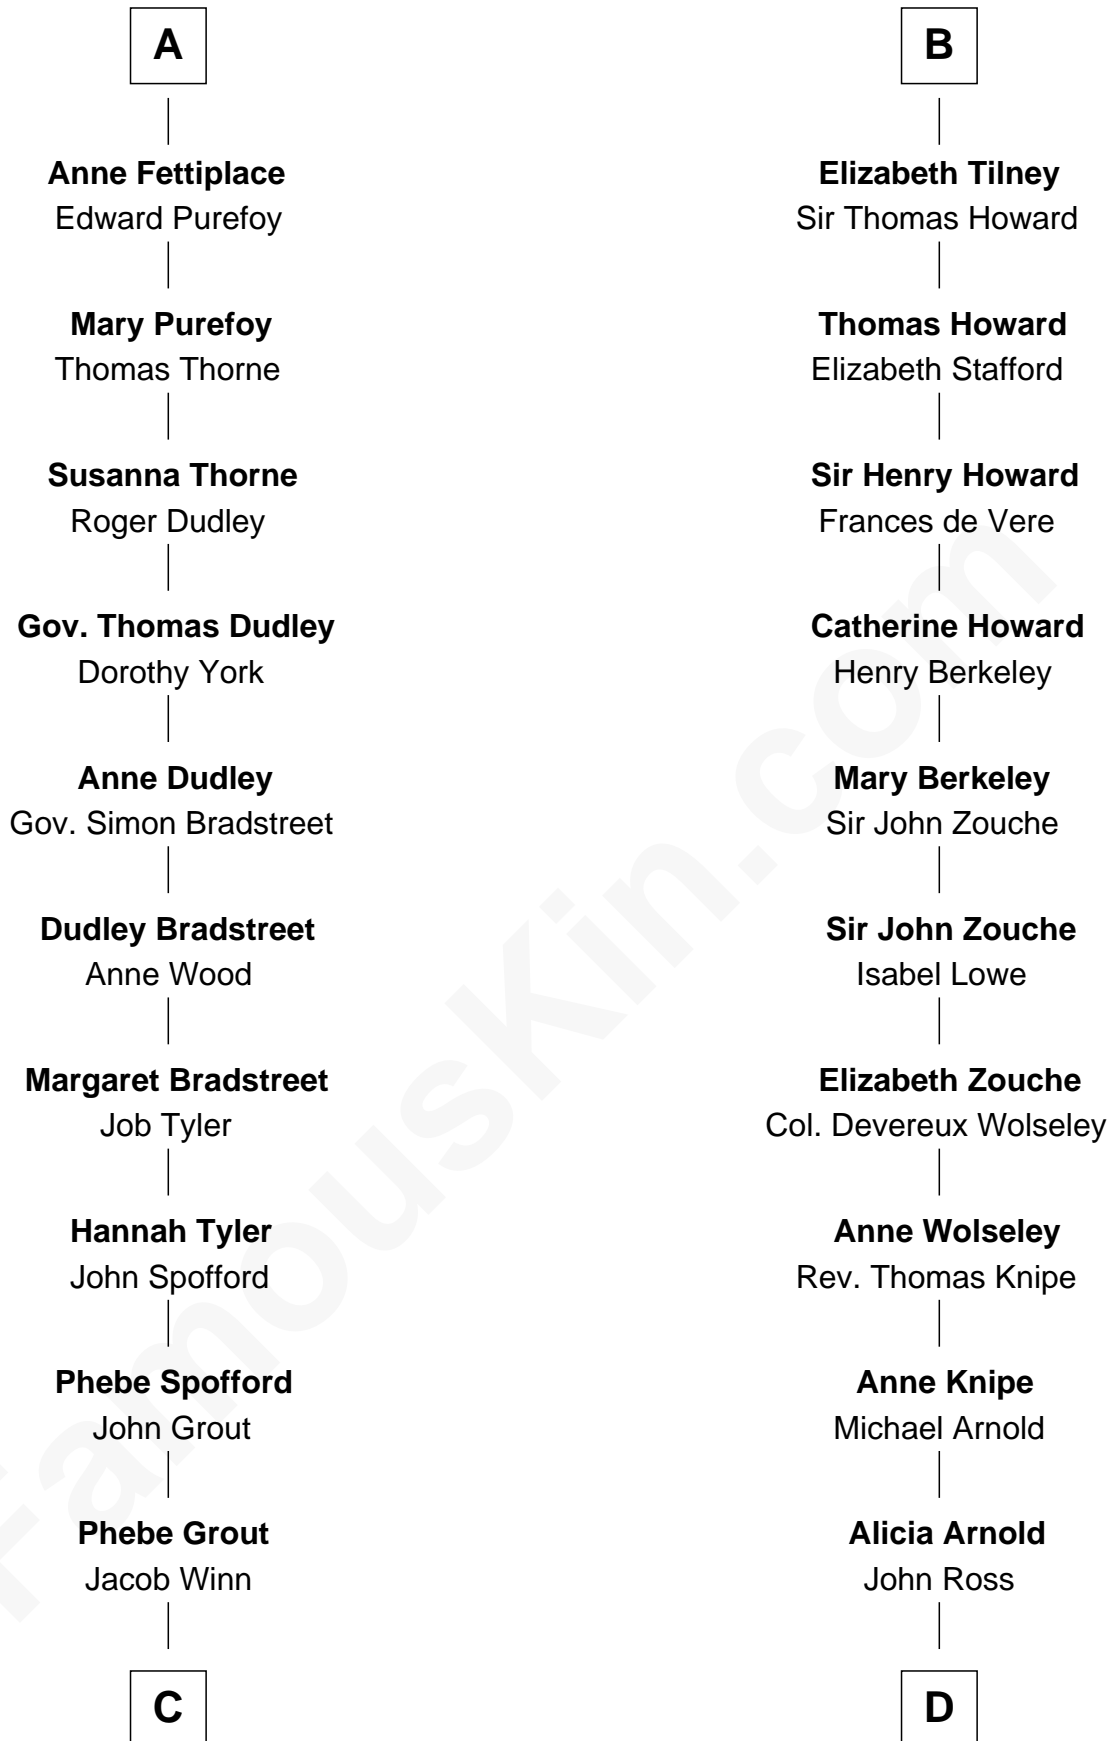

# FamousKin.com Relationship Chart of

**Herbert Hoover**

31st U.S. President

19th cousin 2 times removed of

**Francis Scott Key**

Author of "The Star Spangled Banner"

**C**

**Endymia Winn**  
Thomas Sherwood

**Lucinda Sherwood**  
John Minthorn

**Theodore Minthorn**  
Mary Wasley

**Hulda Randall Minthorn**  
Jessie Clark Hoover

**Herbert Hoover**  
*31st U.S. President*

**D**

**Ann Arnold Ross**  
Frances Key

**John Ross Key**  
Anne Phebe Penn Dagworthy Charlton

**Francis Scott Key**  
*Author of "The Star Spangled Banner"*

FamousKin.com