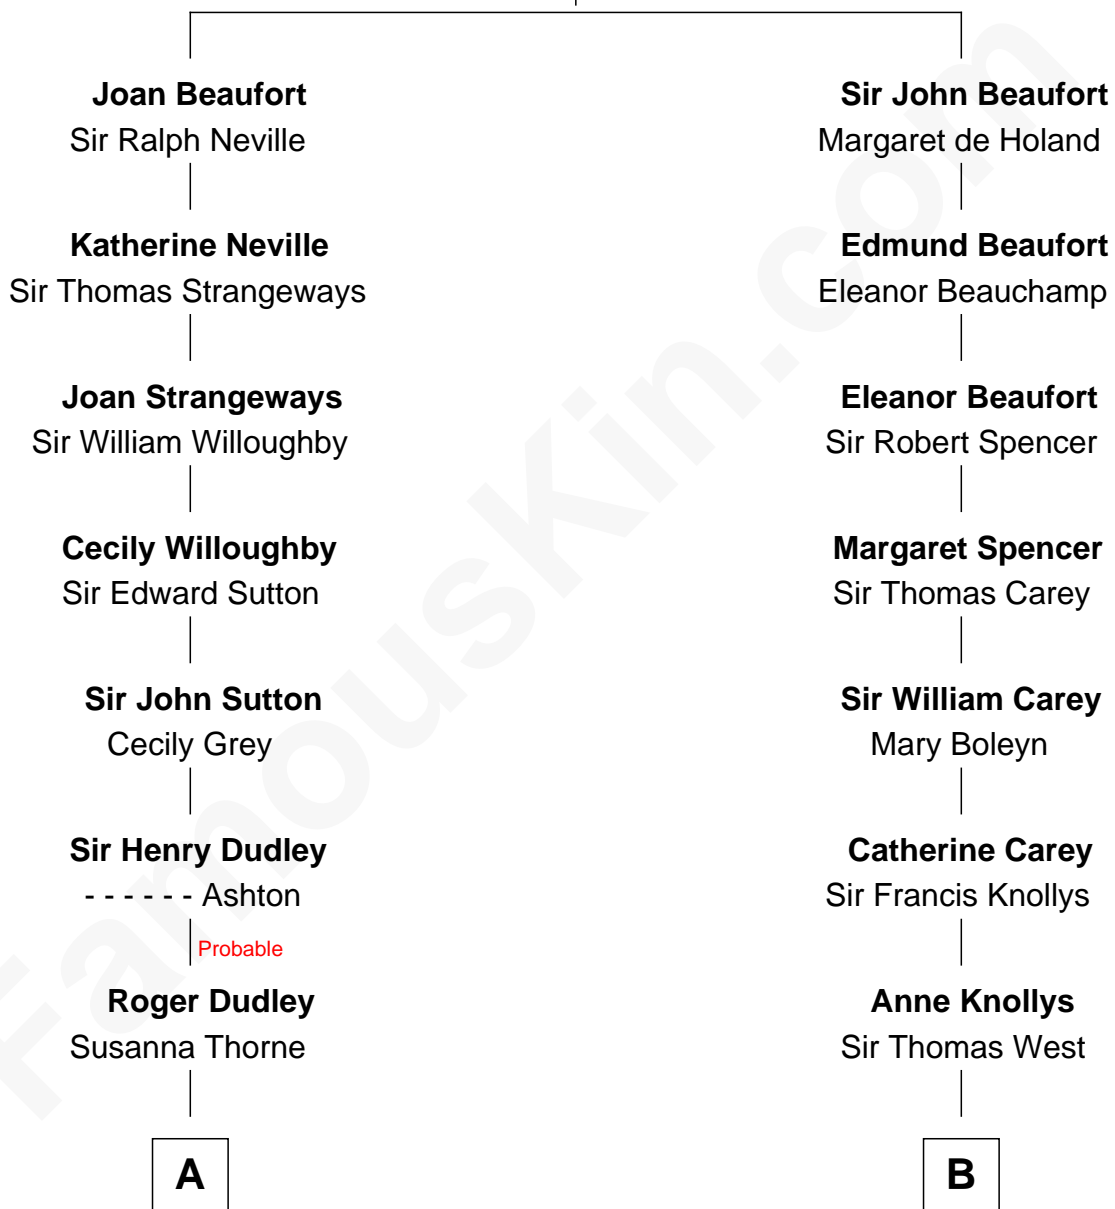

FamousKin.com Relationship Chart of

Herbert Hoover

31st U.S. President

18th cousin of

Nelson Rockefeller

41st U.S. Vice-President

John of Gaunt

Katherine Roet

C

Hulda Randall Minthorn

Jessie Clark Hoover

Herbert Hoover

31st U.S. President

D

John Davison Rockefeller

Abby Greene Aldrich

Nelson Rockefeller

41st U.S. Vice-President

FamousKin.com