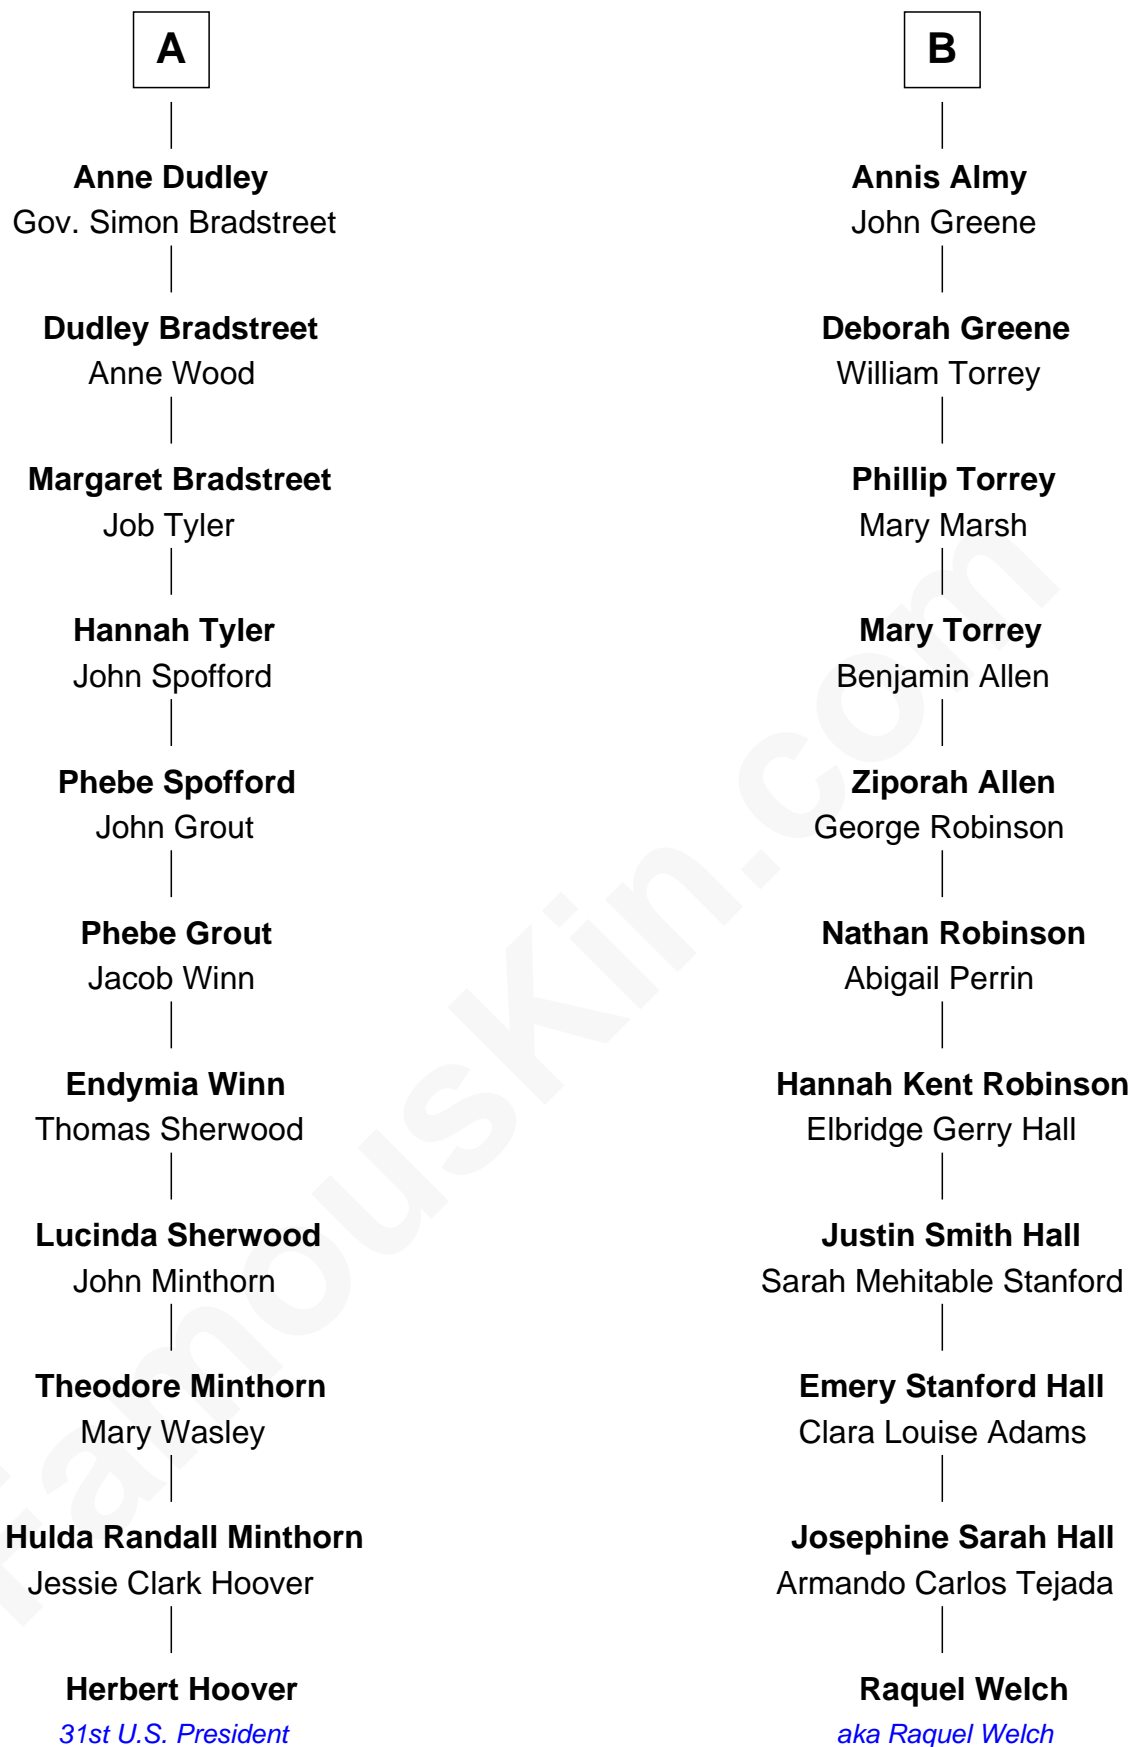

# FamousKin.com Relationship Chart of

**Herbert Hoover**  
31st U.S. President

17th cousin of

**Raquel Welch**  
Movie Actress

**Richard Woodville**  
Joan Bedlisgate

**Sir Richard Woodville**  
Jacquetta of Luxembourg

**Elizabeth Woodville**  
Sir John Grey

**Thomas Grey**  
Cecily Bonville

**Cecily Grey**  
Sir John Sutton

**Sir Henry Dudley**  
----- Ashton

Probable

**Roger Dudley**  
Susanna Thorne

**Gov. Thomas Dudley**  
Dorothy York

**A**

**Joan Woodville**  
William Haute

**Alice Haute**  
Sir John Fogge

**Margaret Fogge**  
Sir Humphrey Stafford

**Sir Humphrey Stafford**  
Margaret Tame

**Ellen Stafford**  
Thomas Barlow

**Stafford Barlow**  
-----

**Audrey Barlow**  
William Almy

**B**

Raquel Welch photo by [Alan Light](#) (CC BY 2.0)