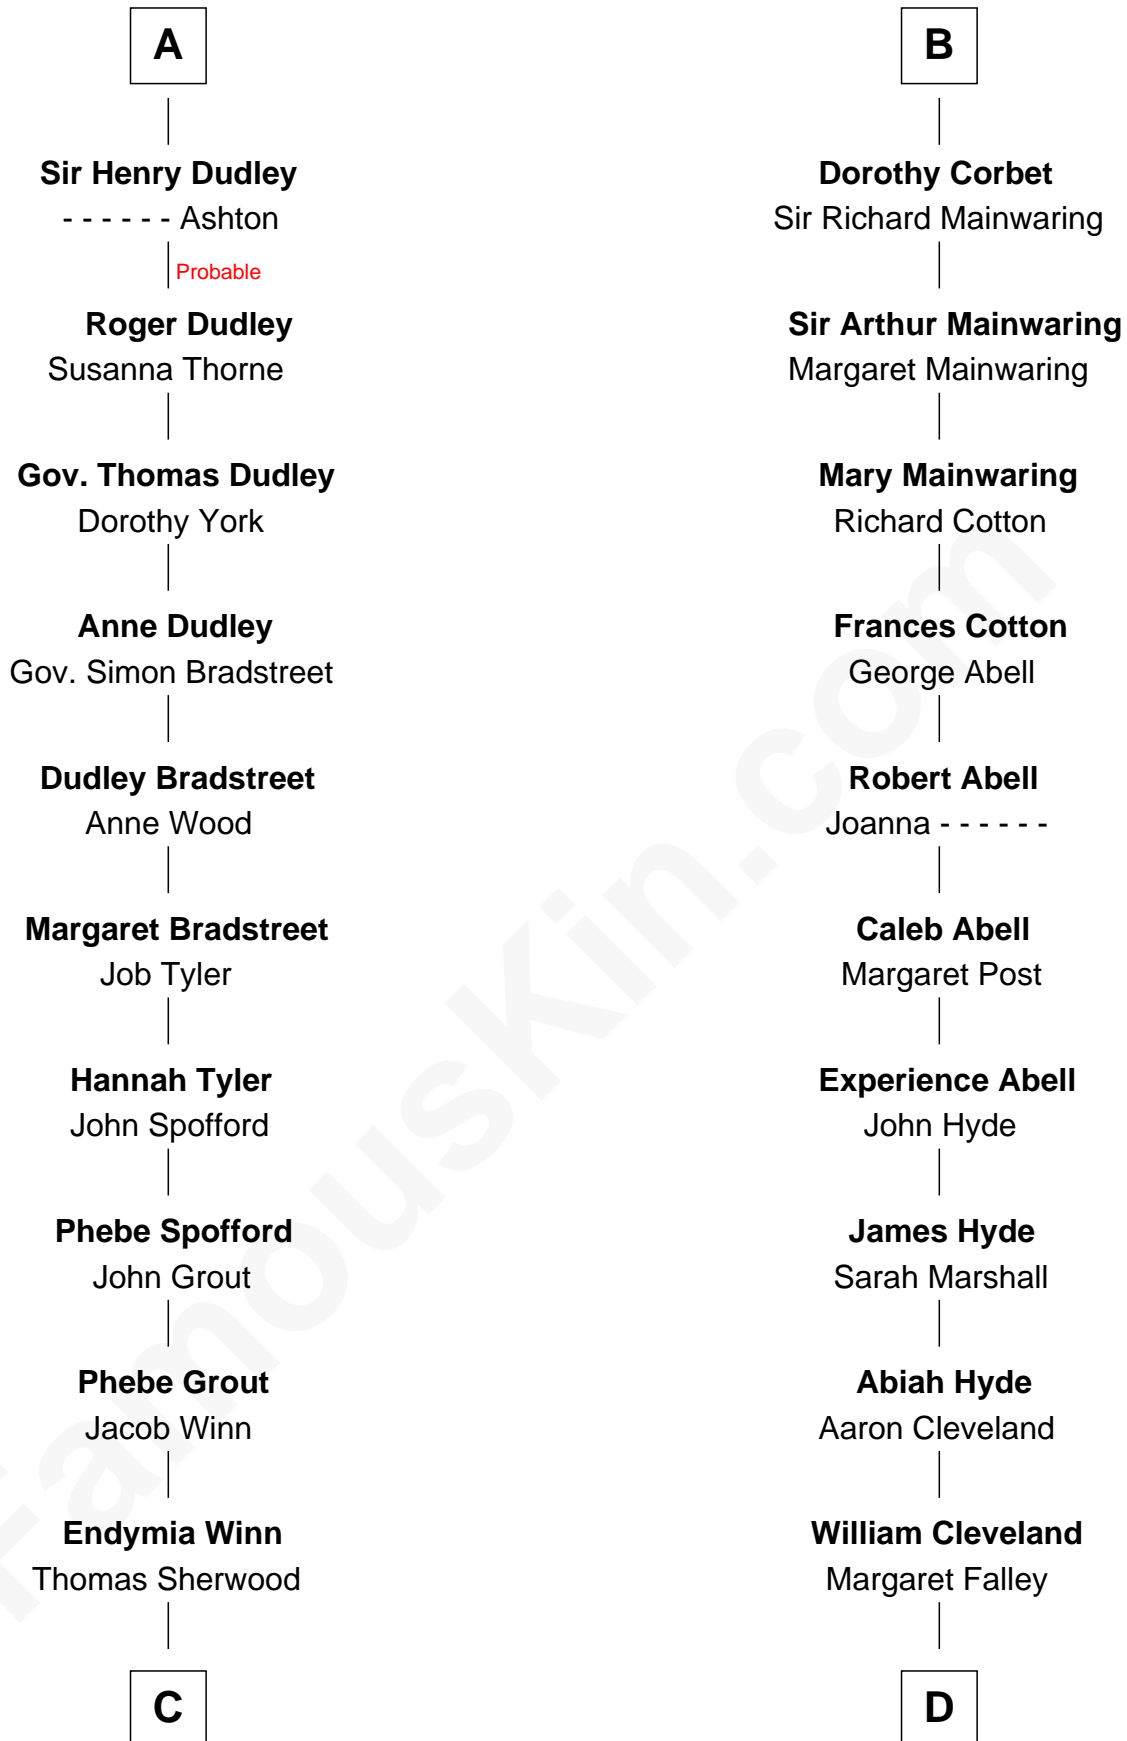

# FamousKin.com Relationship Chart of

**Herbert Hoover**

*31st U.S. President*

18th cousin 2 times removed of

**Grover Cleveland**

*22nd and 24th U.S. President*

**Ralph de Stafford**

Margaret de Audley

**Beatrice de Stafford**

Thomas de Ros

**Margaret de Ros**

Sir Reynold Grey

**Margaret Grey**

Sir William Bonville

**William Bonville**

Elizabeth Harington

**William Bonville**

Katherine Neville

**Cecily Bonville**

Thomas Grey

**Cecily Grey**

Sir John Sutton

**A**

**Elizabeth de Stafford**

Sir Walter Devereux

**Elizabeth Devereux**

Sir Richard Corbet

**Sir Robert Corbet**

Elizabeth Vernon

**B**

FamousKin.com