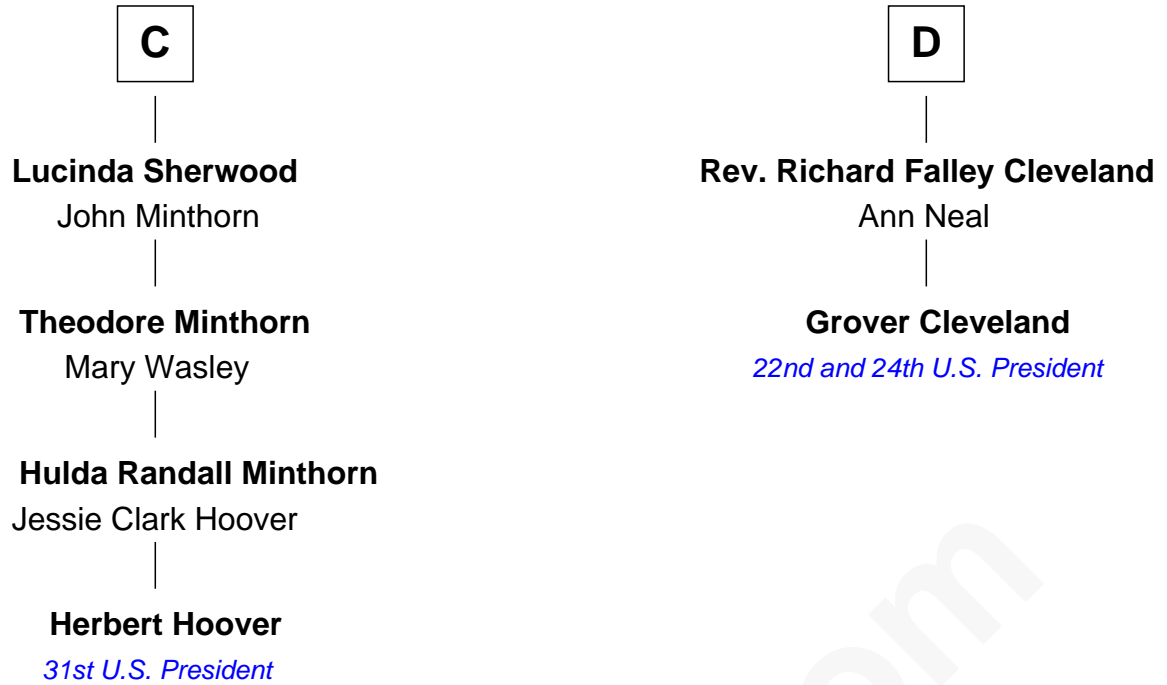

# FamousKin.com Relationship Chart of

**Herbert Hoover**

*31st U.S. President*

18th cousin 2 times removed of

**Grover Cleveland**

*22nd and 24th U.S. President*

**Ralph de Stafford**

Margaret de Audley

**William Bonville**

Katherine Neville

**Cecily Bonville**

Thomas Grey

**Cecily Grey**

Sir John Sutton

**A**

**Elizabeth de Stafford**

John de Ferrers

**Robert de Ferrers**

Margaret Despencer

**Sir Edmund Ferrers**

Ellen Roche

**Sir William Ferrers**

Elizabeth Belknap

**Anne Ferrers**

Sir Walter Devereux

**Elizabeth Devereux**

Sir Richard Corbet

**Sir Robert Corbet**

Elizabeth Vernon

**B**

FamousKin.com