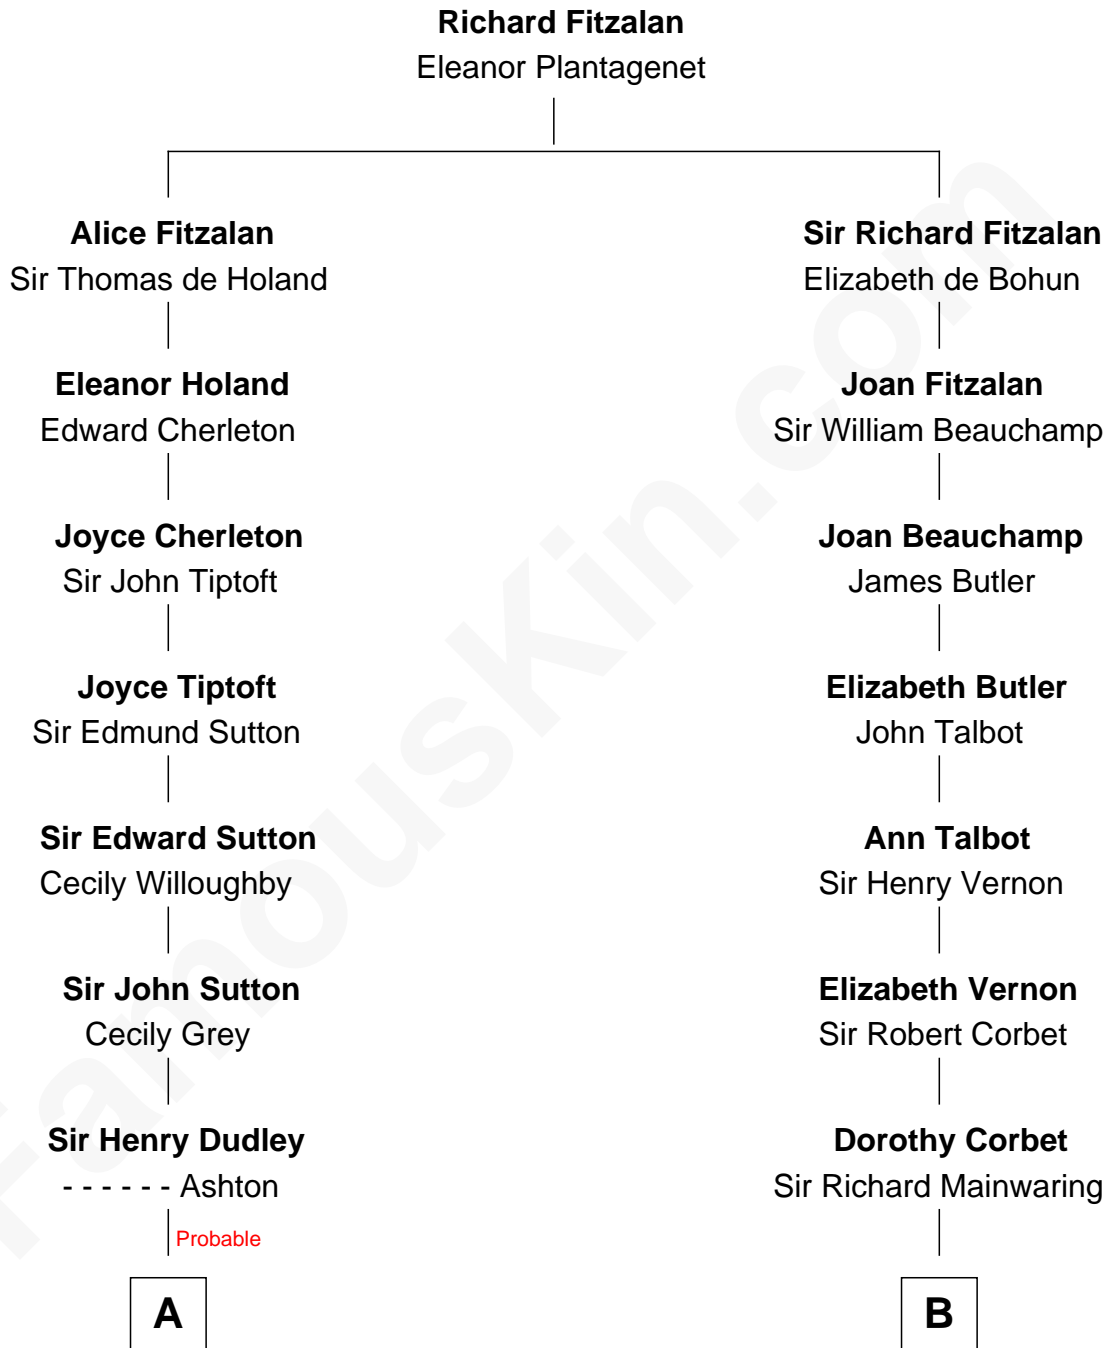

FamousKin.com Relationship Chart of

Herbert Hoover

31st U.S. President

17th cousin 2 times removed of

Grover Cleveland

22nd and 24th U.S. President

C

—
Theodore Minthorn

Mary Wasley

—
Hulda Randall Minthorn

Jessie Clark Hoover

—
Herbert Hoover

31st U.S. President

FamousKin.com