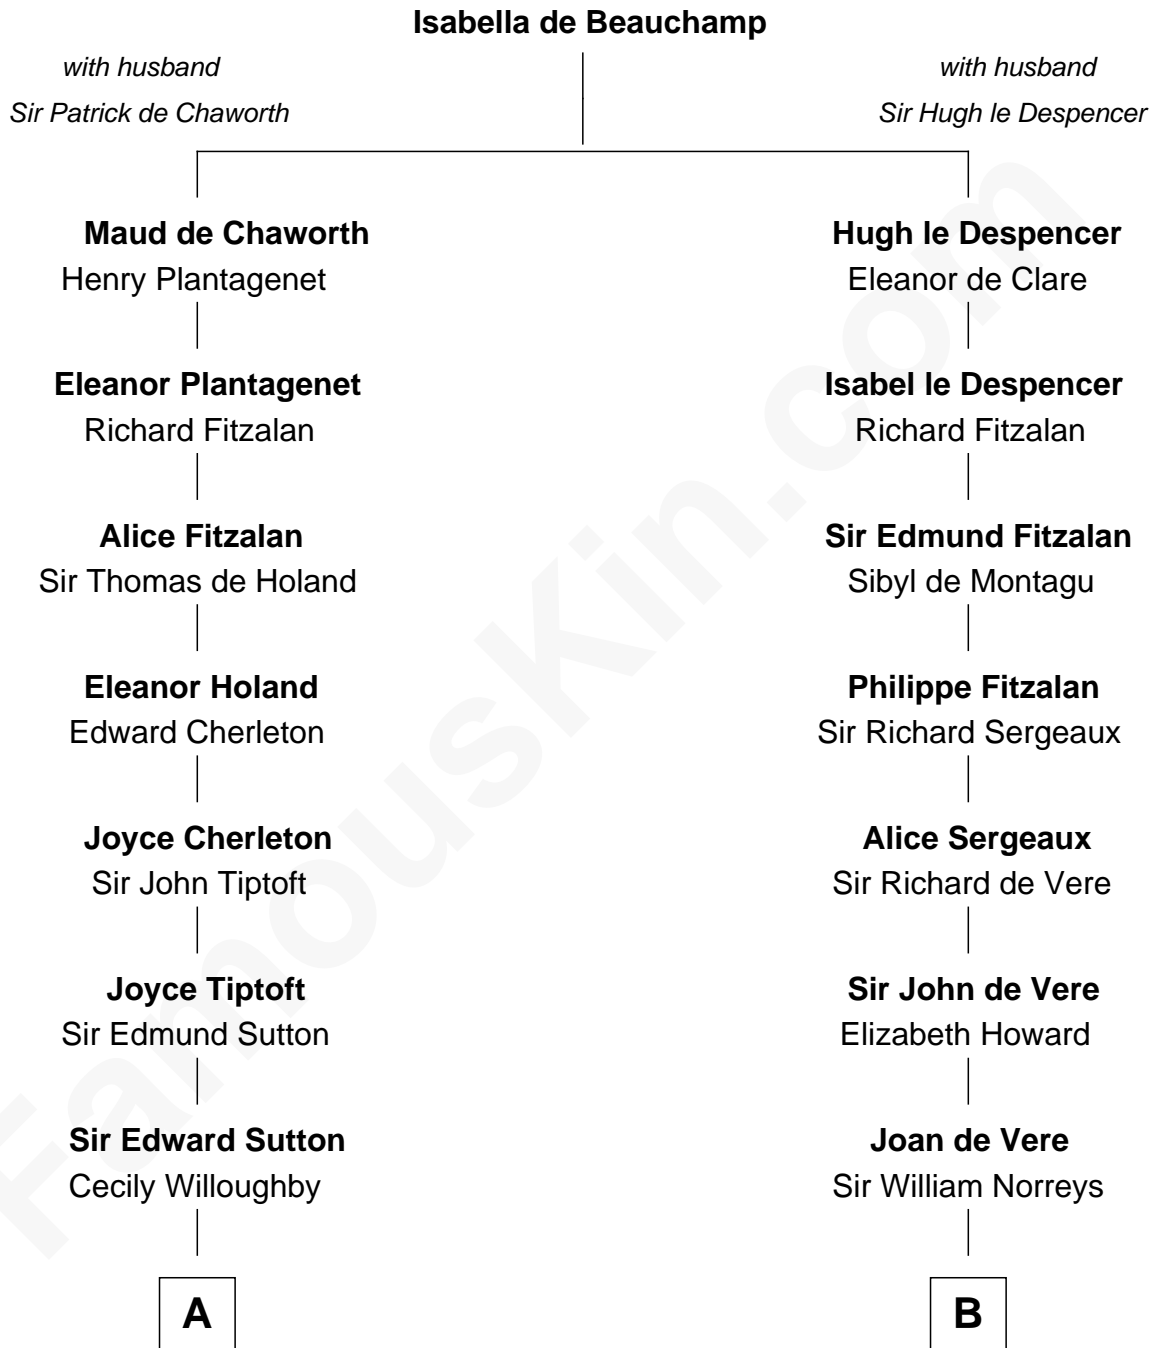

# FamousKin.com Relationship Chart of

**Herbert Hoover**  
31st U.S. President

21st cousin of

**Lou (Henry) Hoover**  
First Lady of President Herbert Hoover

**C**

**Endymia Winn**

Thomas Sherwood

**Lucinda Sherwood**

John Minthorn

**Theodore Minthorn**

Mary Wasley

**Hulda Randall Minthorn**

Jessie Clark Hoover

**Herbert Hoover**

*31st U.S. President*

**D**