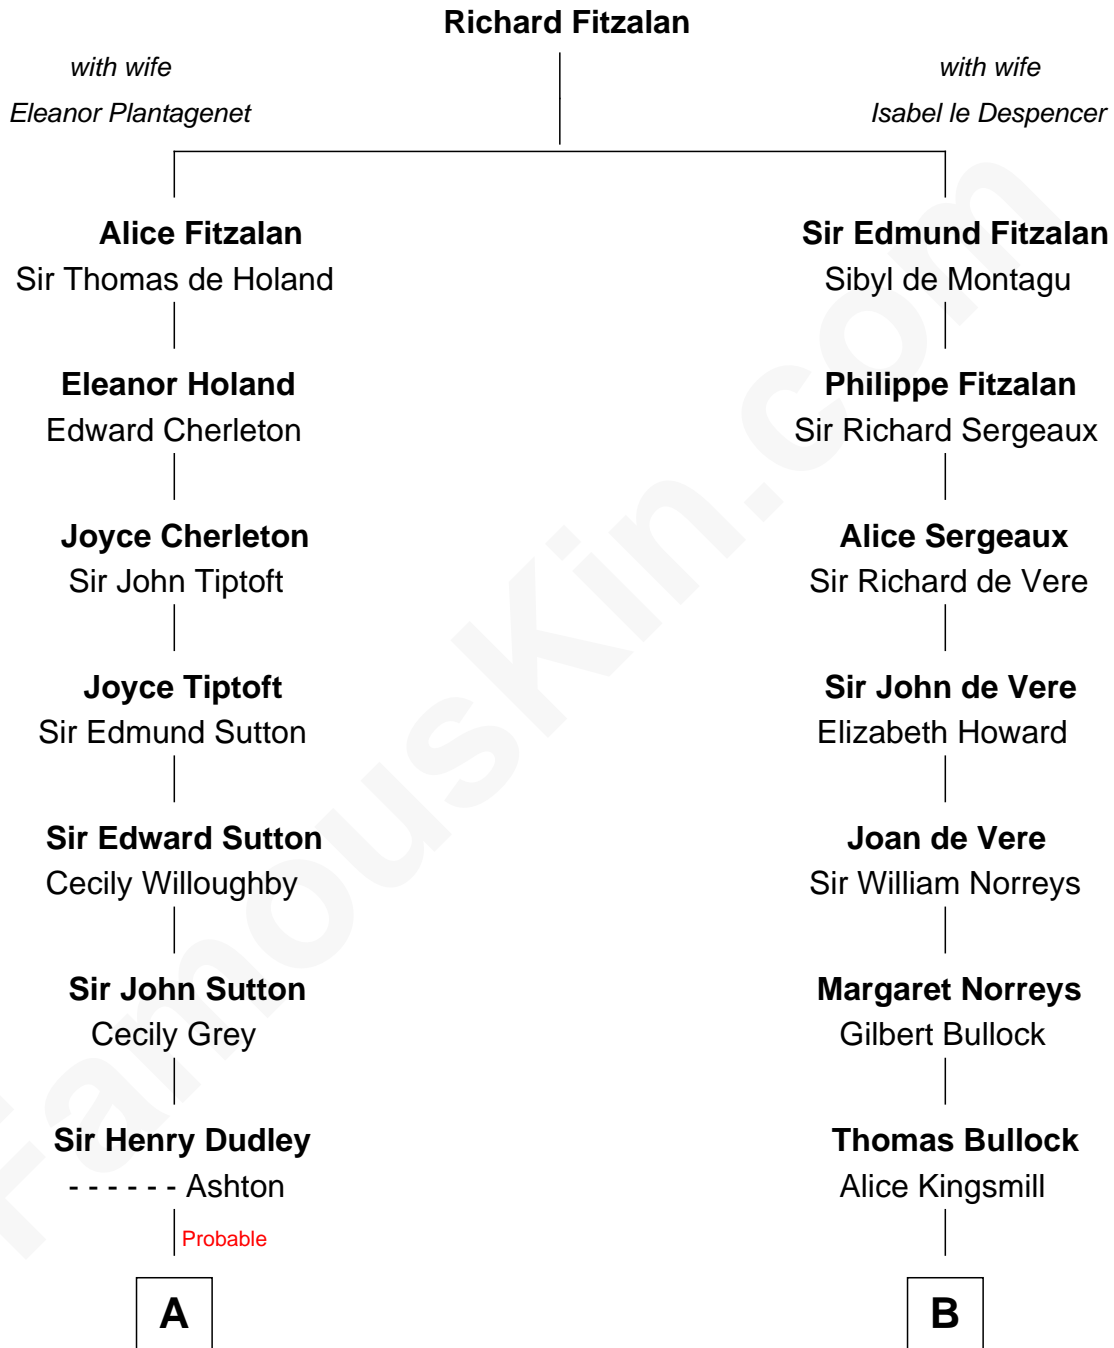

FamousKin.com Relationship Chart of

Herbert Hoover
31st U.S. President

19th cousin of

Lou (Henry) Hoover
First Lady of President Herbert Hoover

C

Theodore Minthorn

Mary Wasley

Hulda Randall Minthorn

Jessie Clark Hoover

Herbert Hoover

31st U.S. President

D

Philomelia Sophia Scobey

Phineas Weed

Florence Ida Weed

Charles Delano Henry