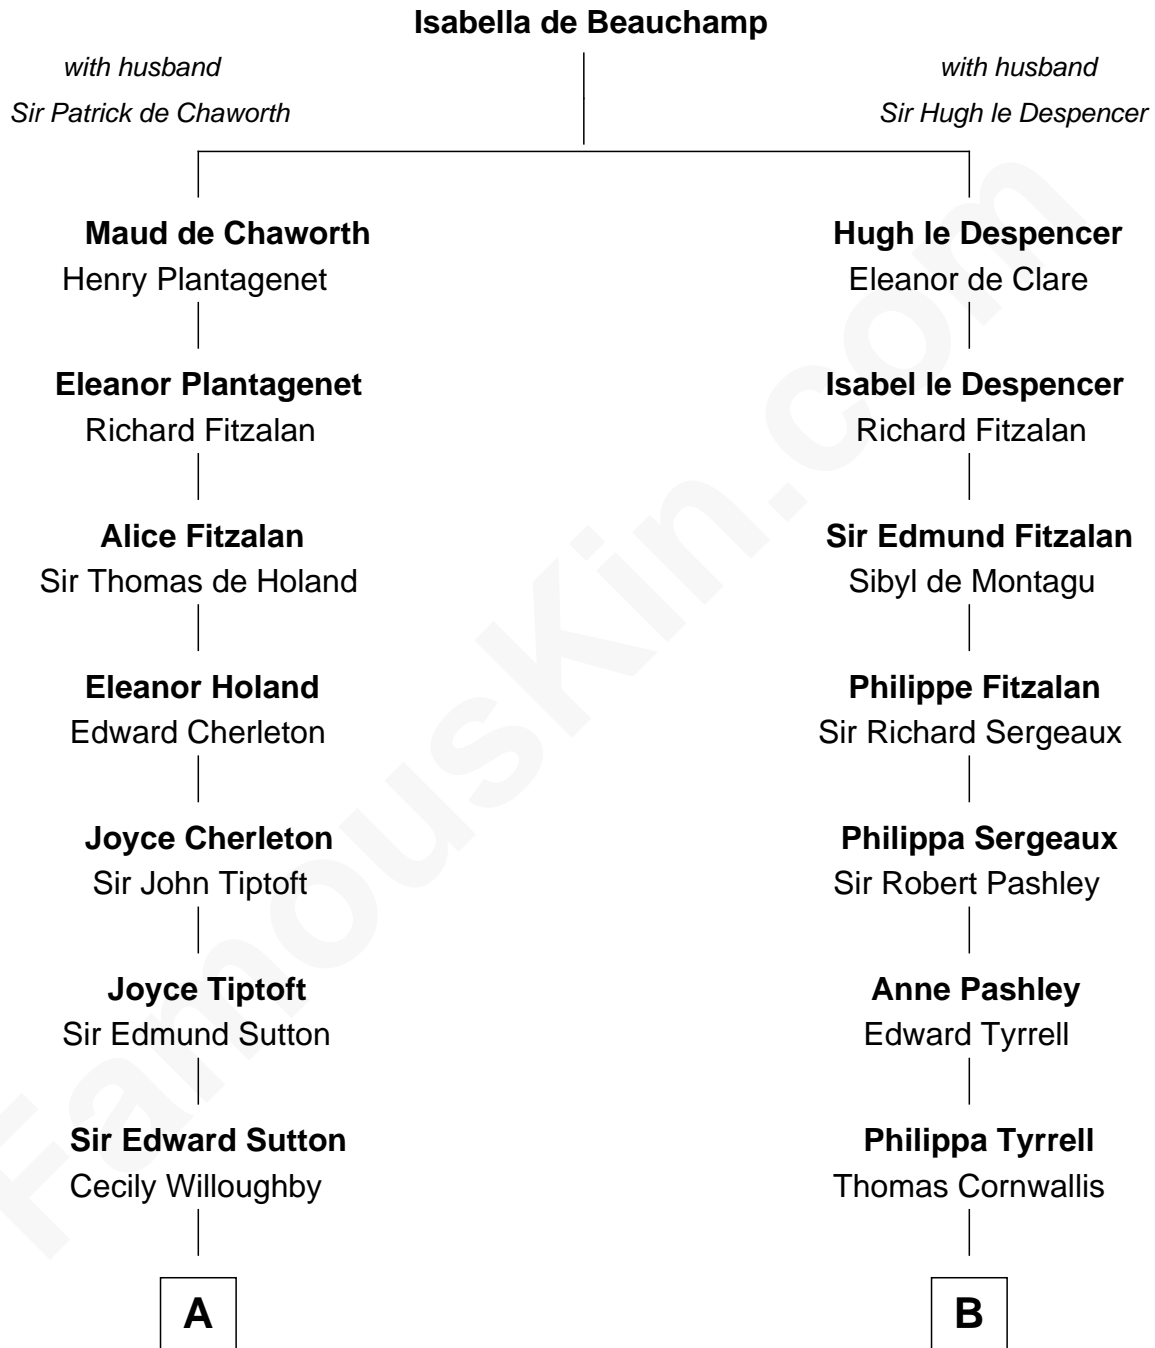

FamousKin.com Relationship Chart of

Herbert Hoover
31st U.S. President

20th cousin 1 time removed of

Ellen Louise (Axson) Wilson
First Lady of President Woodrow Wilson

C

Endymia Winn
Thomas Sherwood

Lucinda Sherwood
John Minthorn

Theodore Minthorn
Mary Wasley

Hulda Randall Minthorn
Jessie Clark Hoover

Herbert Hoover
31st U.S. President

D

Isaac FitzRandolph
Eleanor Hunter

Rebecca Longstreet FitzRandolph
Rev. Isaac Stockton Keith Axson