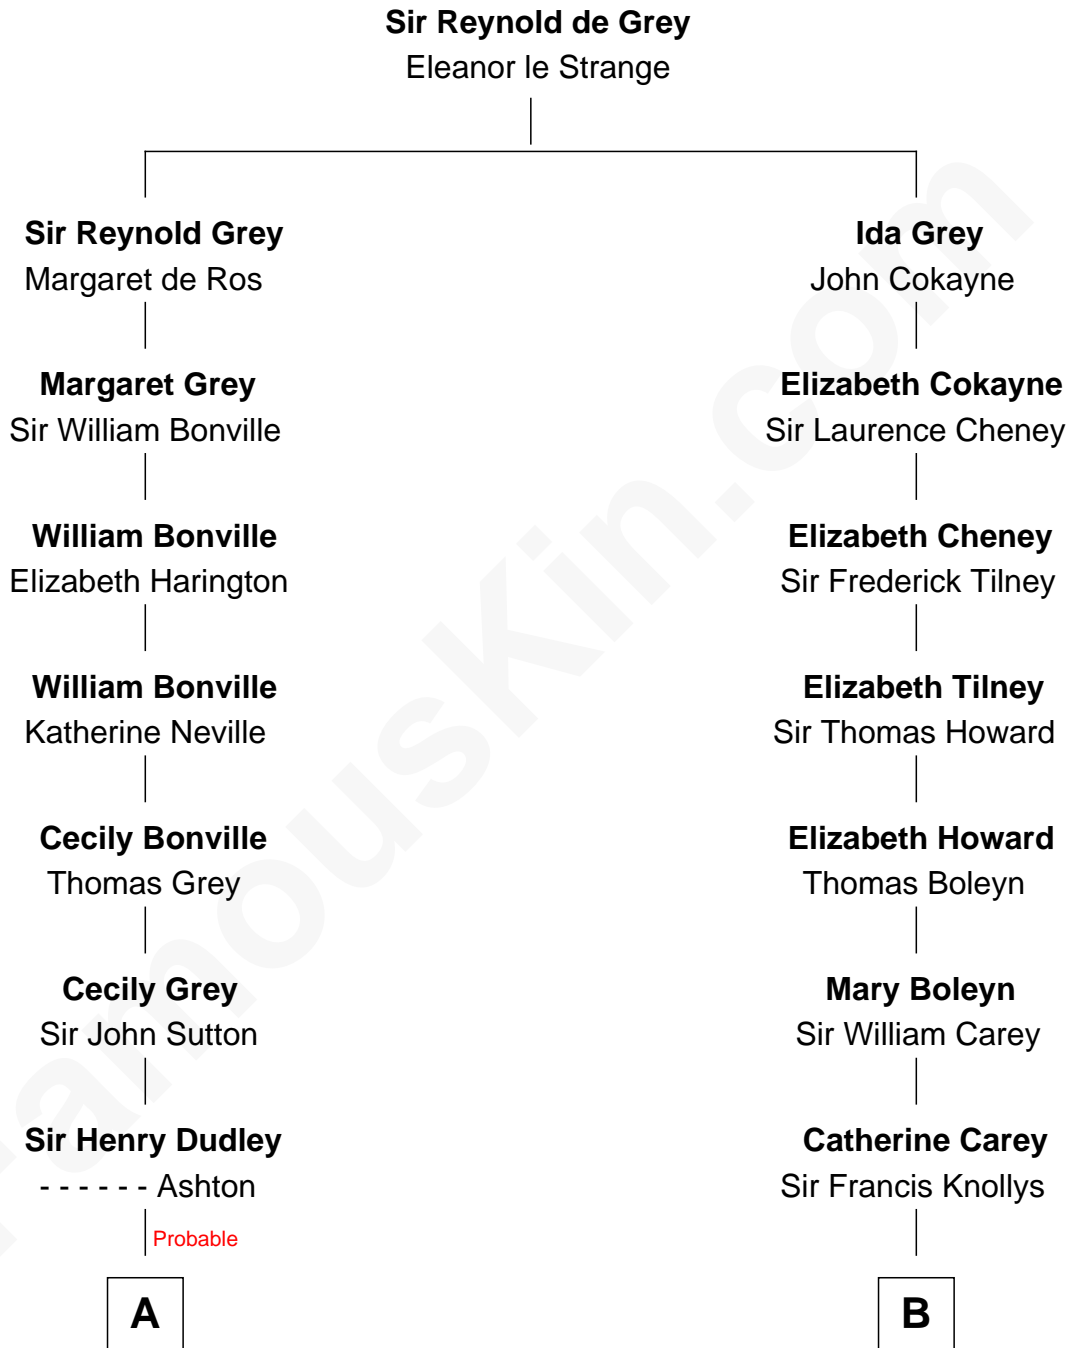

FamousKin.com Relationship Chart of

Herbert Hoover

31st U.S. President

17th cousin 2 times removed of

Edith (Bolling) Wilson

First Lady of President Woodrow Wilson

C

Theodore Minthorn

Mary Wasley

Hulda Randall Minthorn

Jessie Clark Hoover

Herbert Hoover

31st U.S. President

FamousKin.com