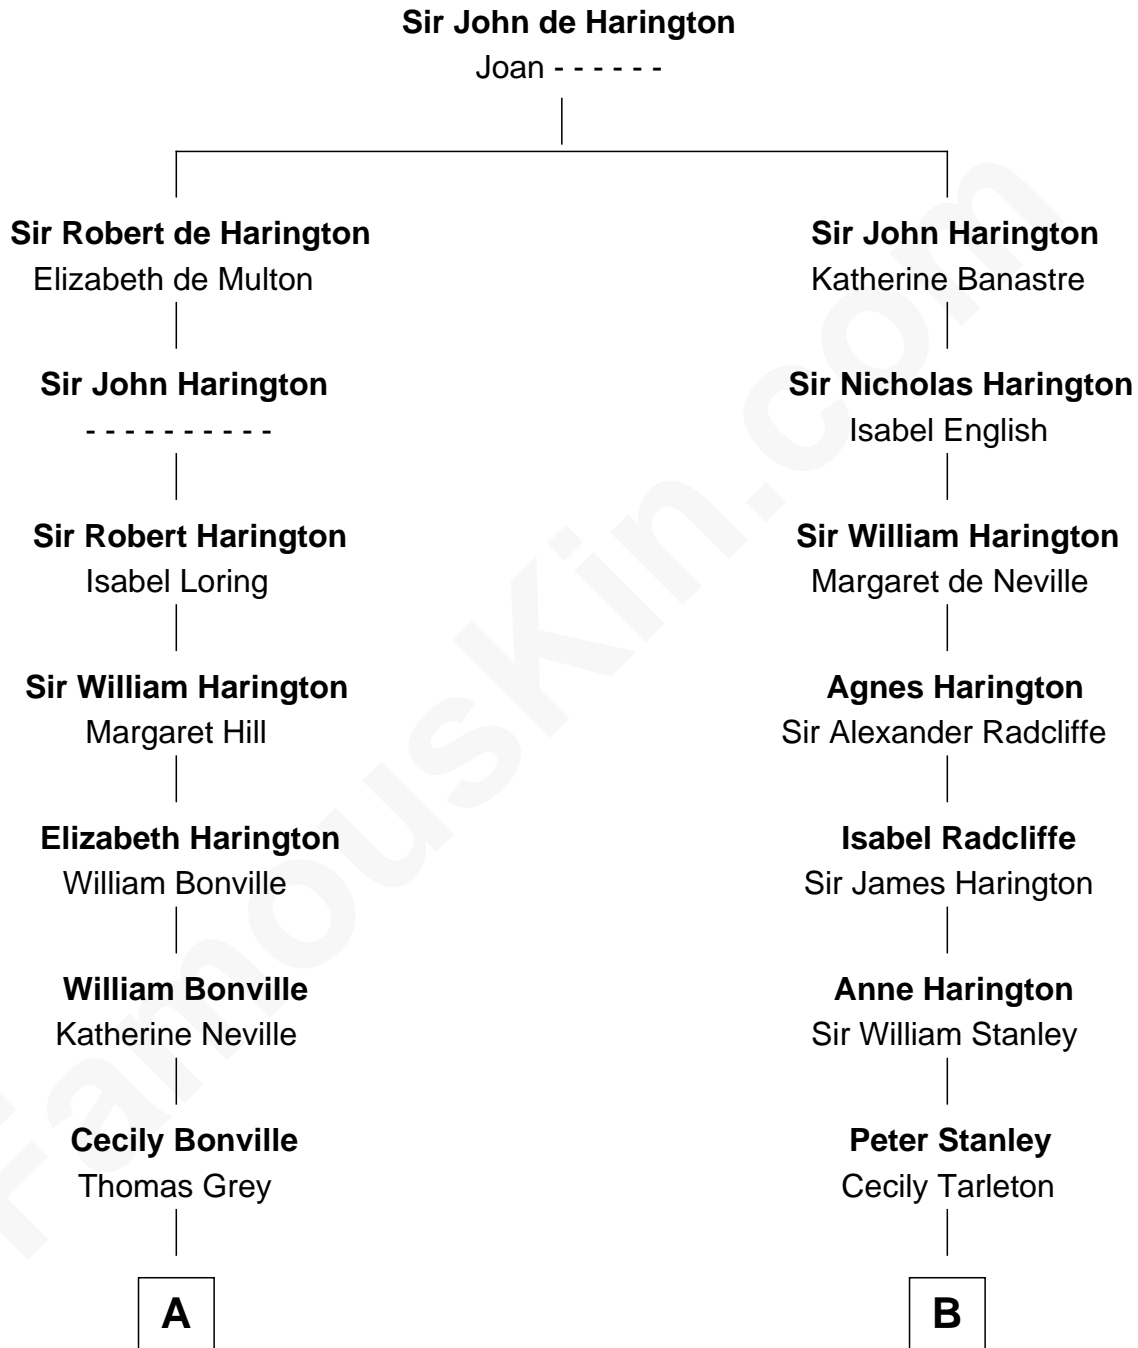

FamousKin.com Relationship Chart of

Herbert Hoover

31st U.S. President

18th cousin 3 times removed of

Edith (Bolling) Wilson

First Lady of President Woodrow Wilson

C

Endymia Winn
Thomas Sherwood

Lucinda Sherwood
John Minthorn

Theodore Minthorn
Mary Wasley

Hulda Randall Minthorn
Jessie Clark Hoover

Herbert Hoover
31st U.S. President

D

William Holcombe Bolling
Sarah Spiers White

Edith (Bolling) Wilson
First Lady of Woodrow Wilson