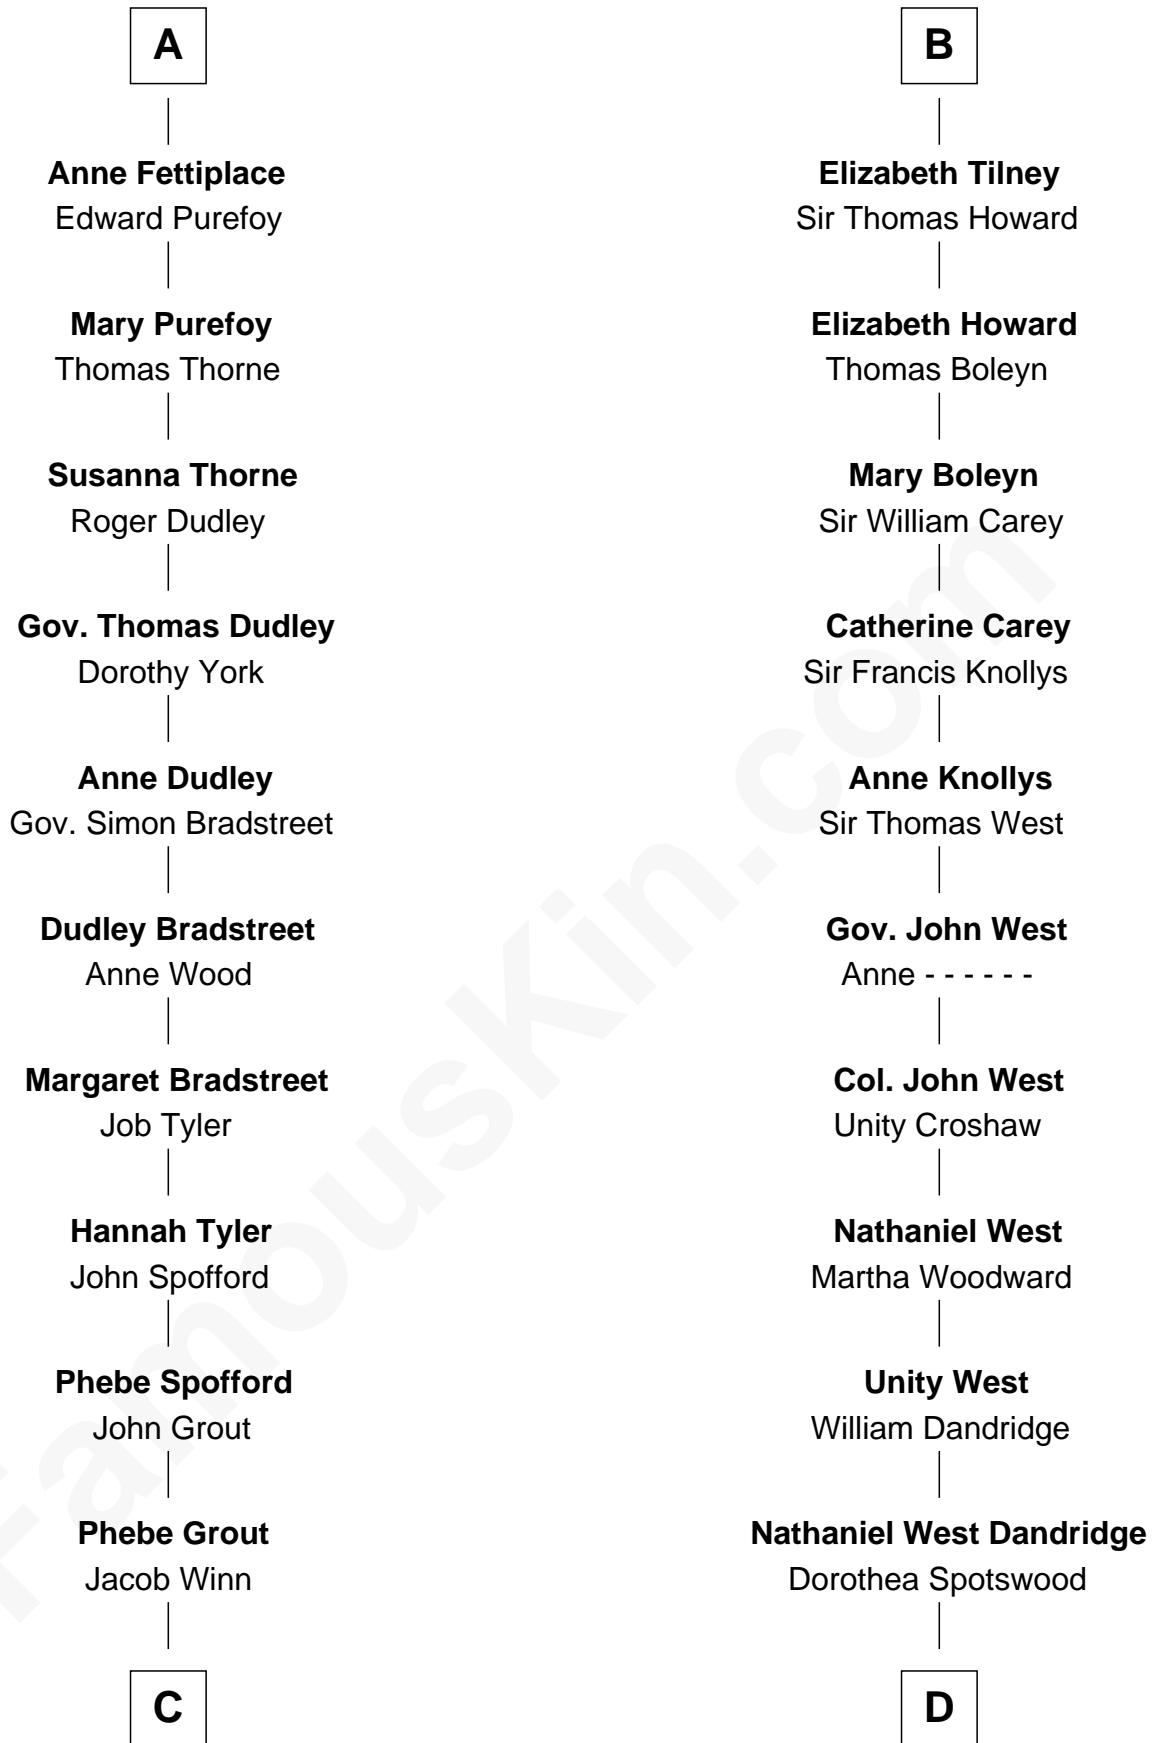

FamousKin.com Relationship Chart of

Herbert Hoover
31st U.S. President

21st cousin of

Edith (Bolling) Wilson
First Lady of President Woodrow Wilson

C

Endymia Winn

Thomas Sherwood

Lucinda Sherwood

John Minthorn

Theodore Minthorn

Mary Wasley

Hulda Randall Minthorn

Jessie Clark Hoover

Herbert Hoover

31st U.S. President

D

Martha Dandridge

Archibald Payne

Catherine Payne

Archibald Bolling

Archibald Bolling

Anne E. Wigginton

William Holcombe Bolling

Sarah Spiers White

Edith (Bolling) Wilson

First Lady of Woodrow Wilson