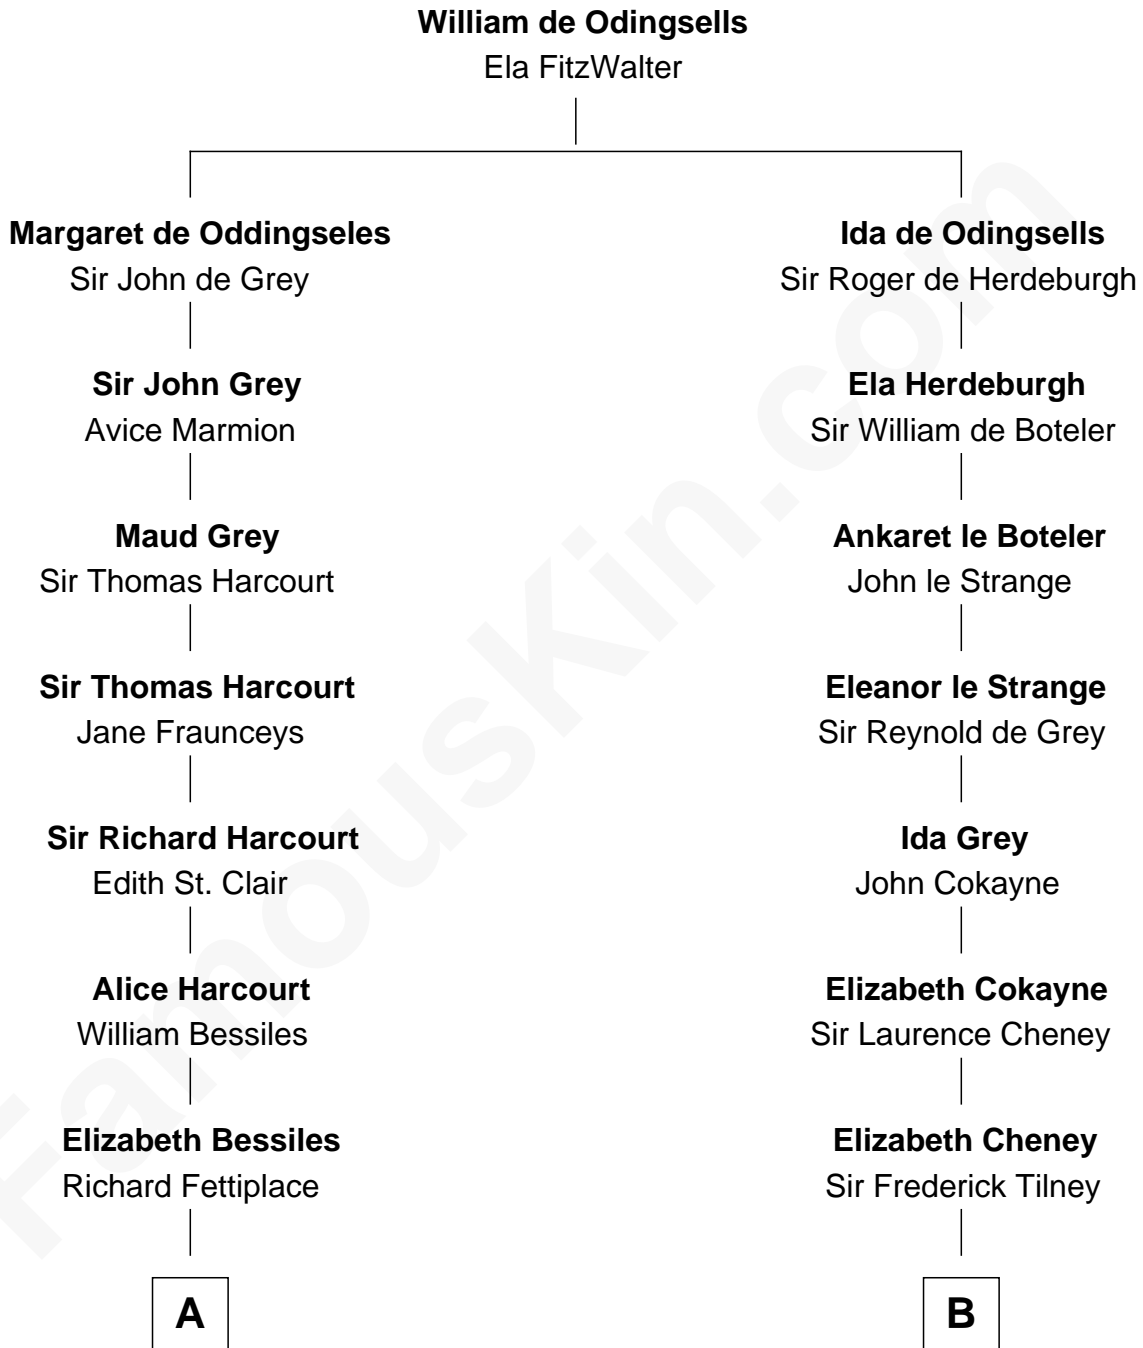

FamousKin.com Relationship Chart of

Herbert Hoover
31st U.S. President

21st cousin of

Edith (Bolling) Wilson
First Lady of President Woodrow Wilson

C

Endymia Winn

Thomas Sherwood

Lucinda Sherwood

John Minthorn

Theodore Minthorn

Mary Wasley

Hulda Randall Minthorn

Jessie Clark Hoover

Herbert Hoover

31st U.S. President

D

Martha Dandridge

Archibald Payne

Catherine Payne

Archibald Bolling

Archibald Bolling

Anne E. Wigginton

William Holcombe Bolling

Sarah Spiers White