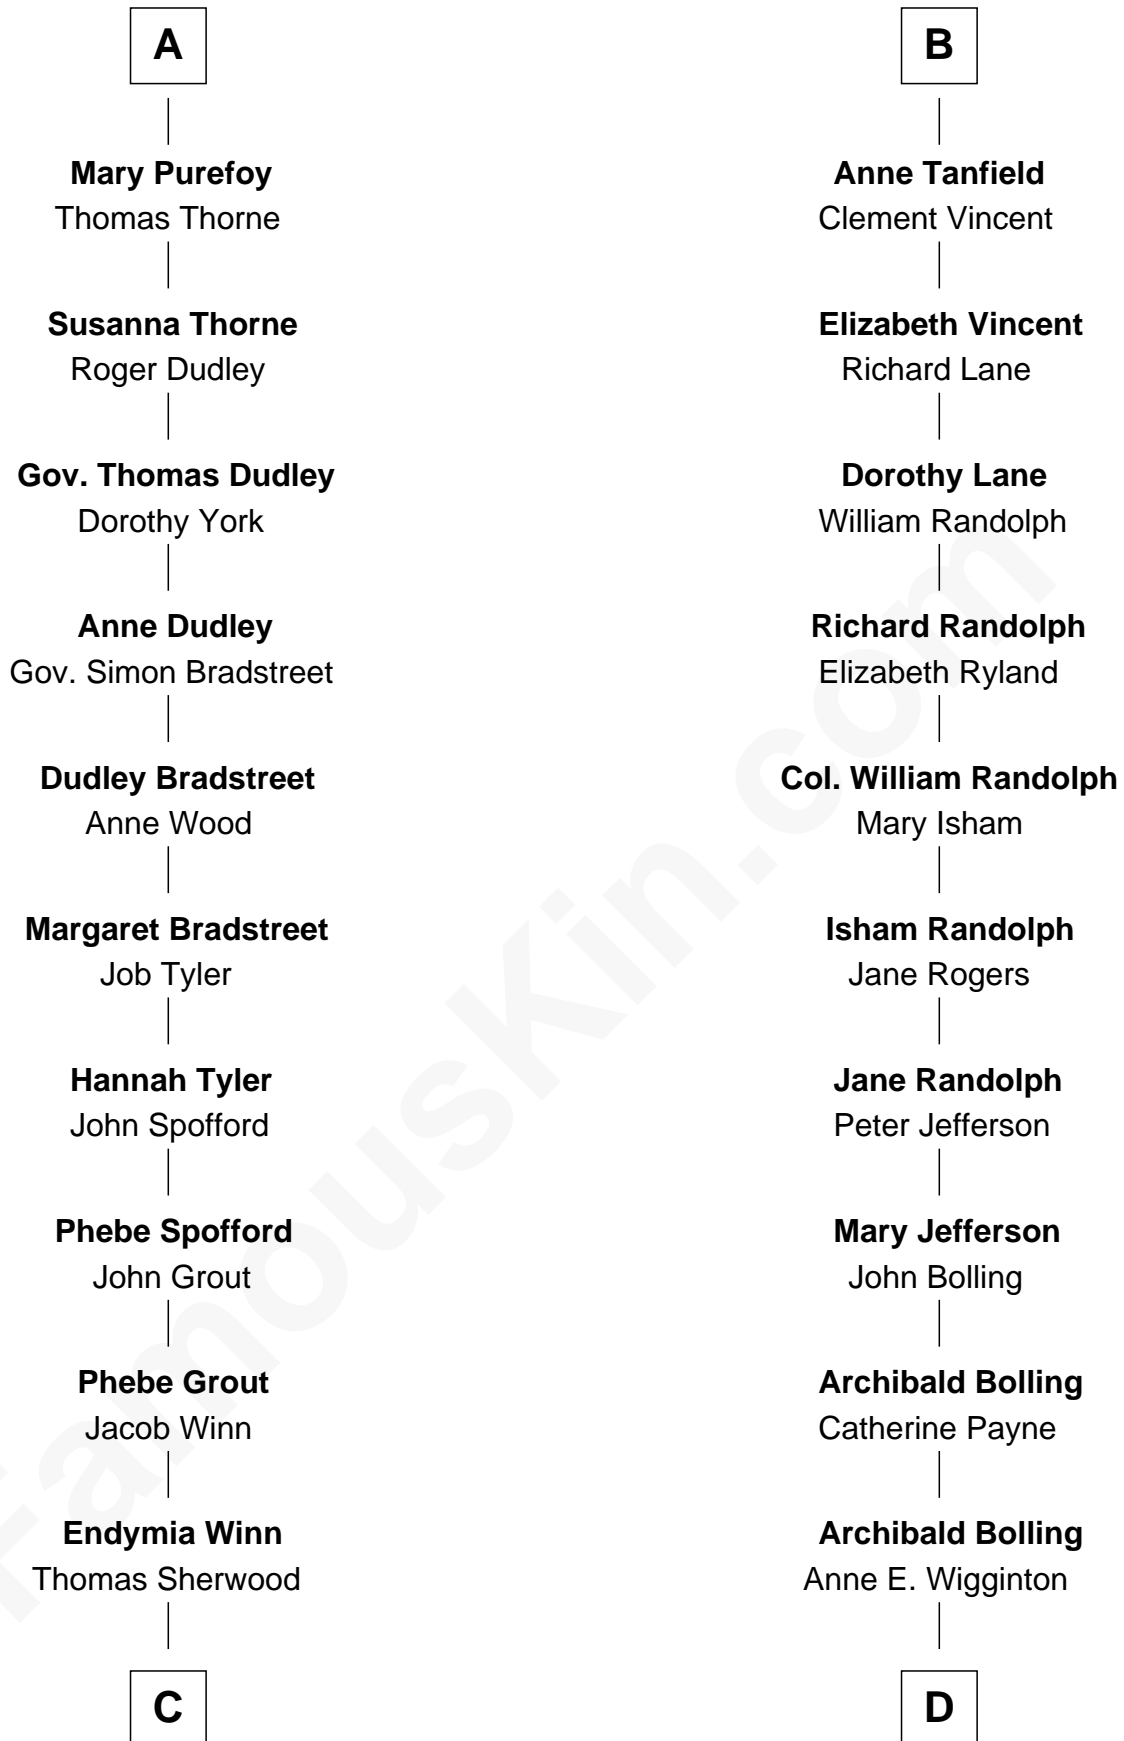

# FamousKin.com Relationship Chart of

**Herbert Hoover**

*31st U.S. President*

18th cousin 2 times removed of

**Edith (Bolling) Wilson**

*First Lady of President Woodrow Wilson*

**Sir John Howard**

Alice de Bois

**C**

**Lucinda Sherwood**

John Minthorn

**Theodore Minthorn**

Mary Wasley

**Hulda Randall Minthorn**

Jessie Clark Hoover

**Herbert Hoover**