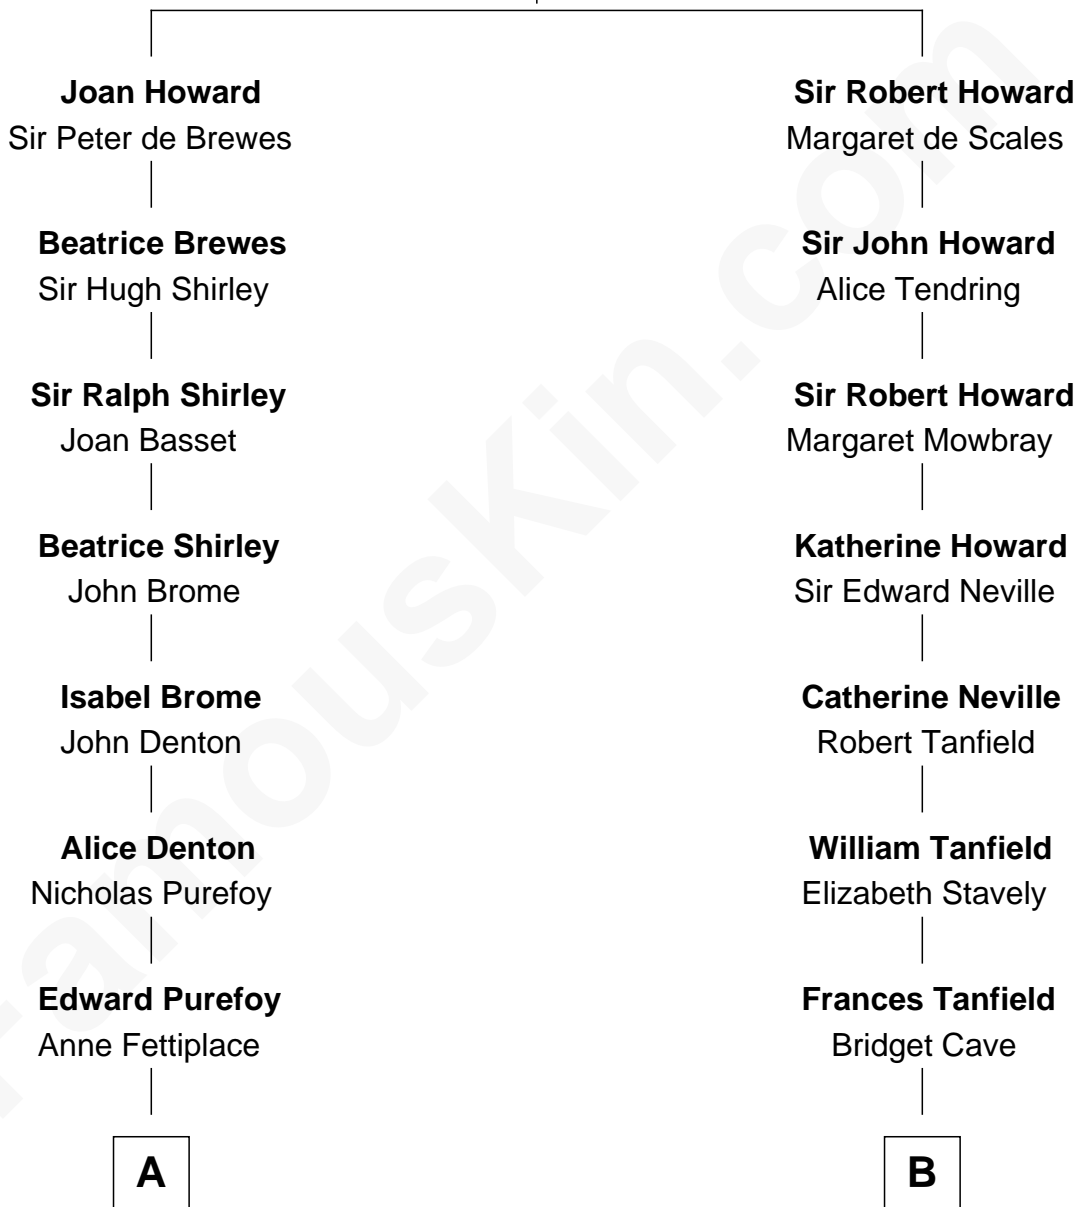

# FamousKin.com Relationship Chart of

**Herbert Hoover**

*31st U.S. President*

18th cousin 2 times removed of

**Edith (Bolling) Wilson**

*First Lady of President Woodrow Wilson*

**Sir John Howard**

Alice de Bois

**C**

**Lucinda Sherwood**

John Minthorn

**Theodore Minthorn**

Mary Wasley

**Hulda Randall Minthorn**

Jessie Clark Hoover

**Herbert Hoover**