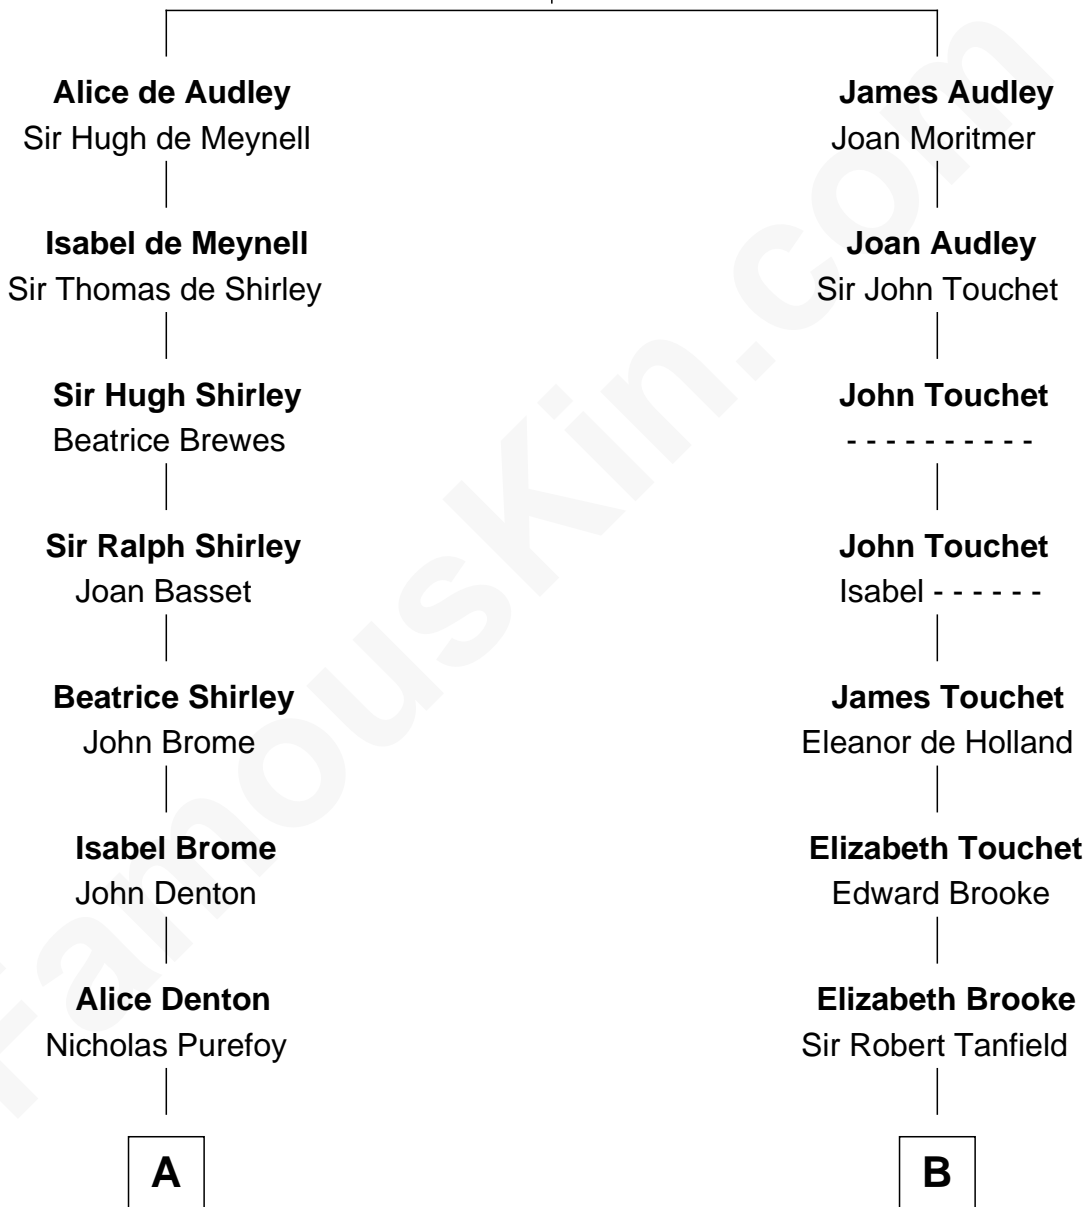

# FamousKin.com Relationship Chart of

**Herbert Hoover**  
31st U.S. President

21st cousin of

**Edith (Bolling) Wilson**  
First Lady of President Woodrow Wilson

**Sir Nicholas Audley**  
Joan Martin

**C**

**Endymia Winn**

Thomas Sherwood

**Lucinda Sherwood**

John Minthorn

**Theodore Minthorn**

Mary Wasley

**Hulda Randall Minthorn**

Jessie Clark Hoover