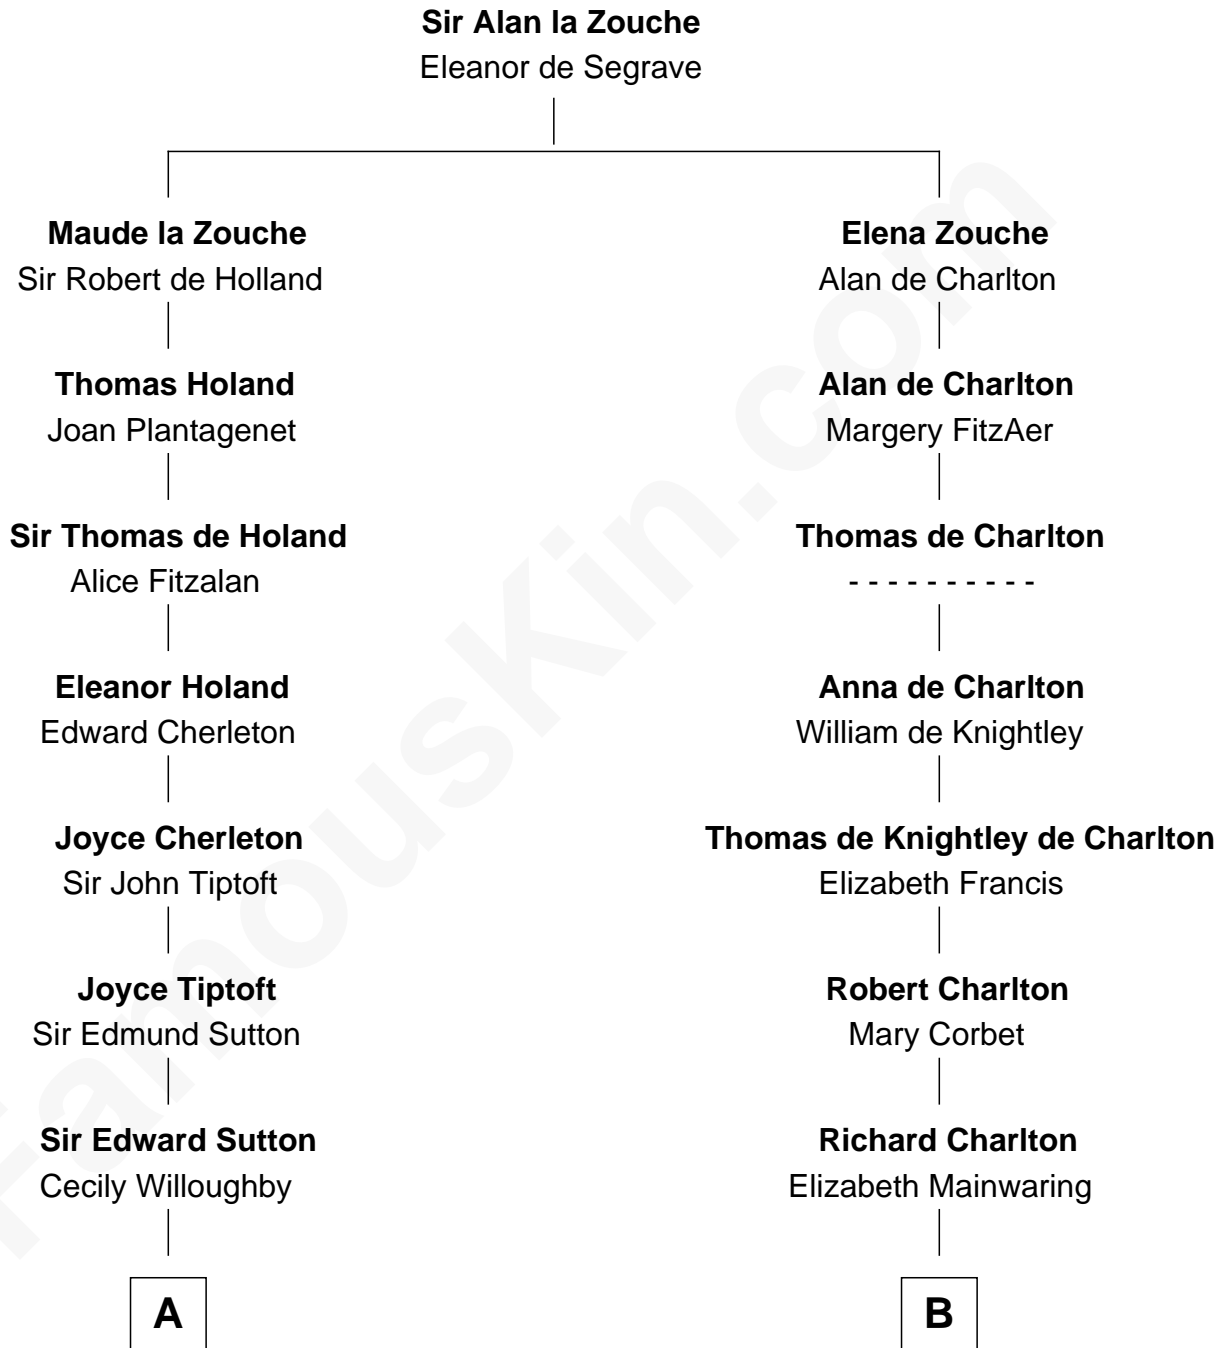

FamousKin.com Relationship Chart of

Herbert Hoover

31st U.S. President

15th cousin 6 times removed of

Samuel Prescott

Completed Paul Revere's Midnight Ride

C

—
Endymia Winn

Thomas Sherwood

—
Lucinda Sherwood

John Minthorn

—
Theodore Minthorn

Mary Wasley

—
Hulda Randall Minthorn

Jessie Clark Hoover

—
Herbert Hoover

31st U.S. President

FamousKin.com