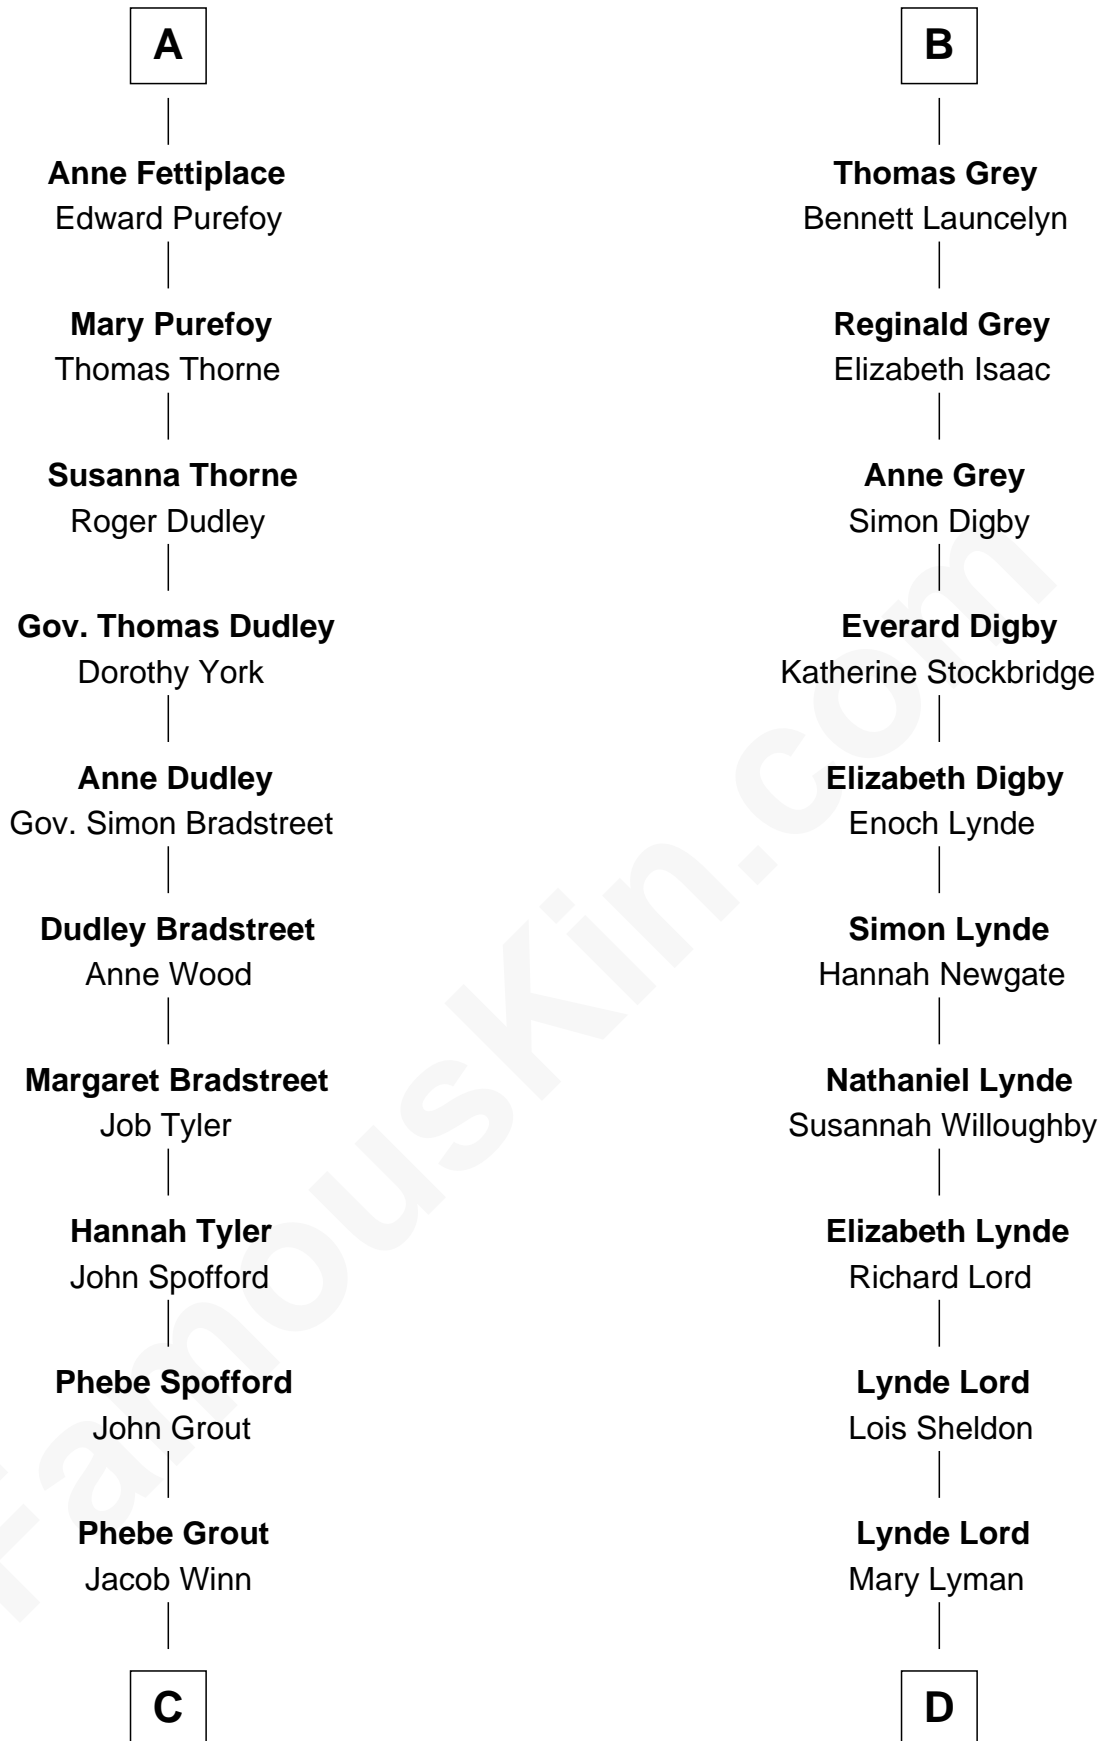

# FamousKin.com Relationship Chart of

**Herbert Hoover**

*31st U.S. President*

19th cousin 2 times removed of

**J.P. Morgan**

*American Banker and Art Collector*

**C**

**Endymia Winn**  
Thomas Sherwood

**Lucinda Sherwood**  
John Minthorn

**Theodore Minthorn**  
Mary Wasley

**Hulda Randall Minthorn**  
Jessie Clark Hoover

**Herbert Hoover**  
*31st U.S. President*

**D**

**Mary Sheldon Lord**  
John Pierpont