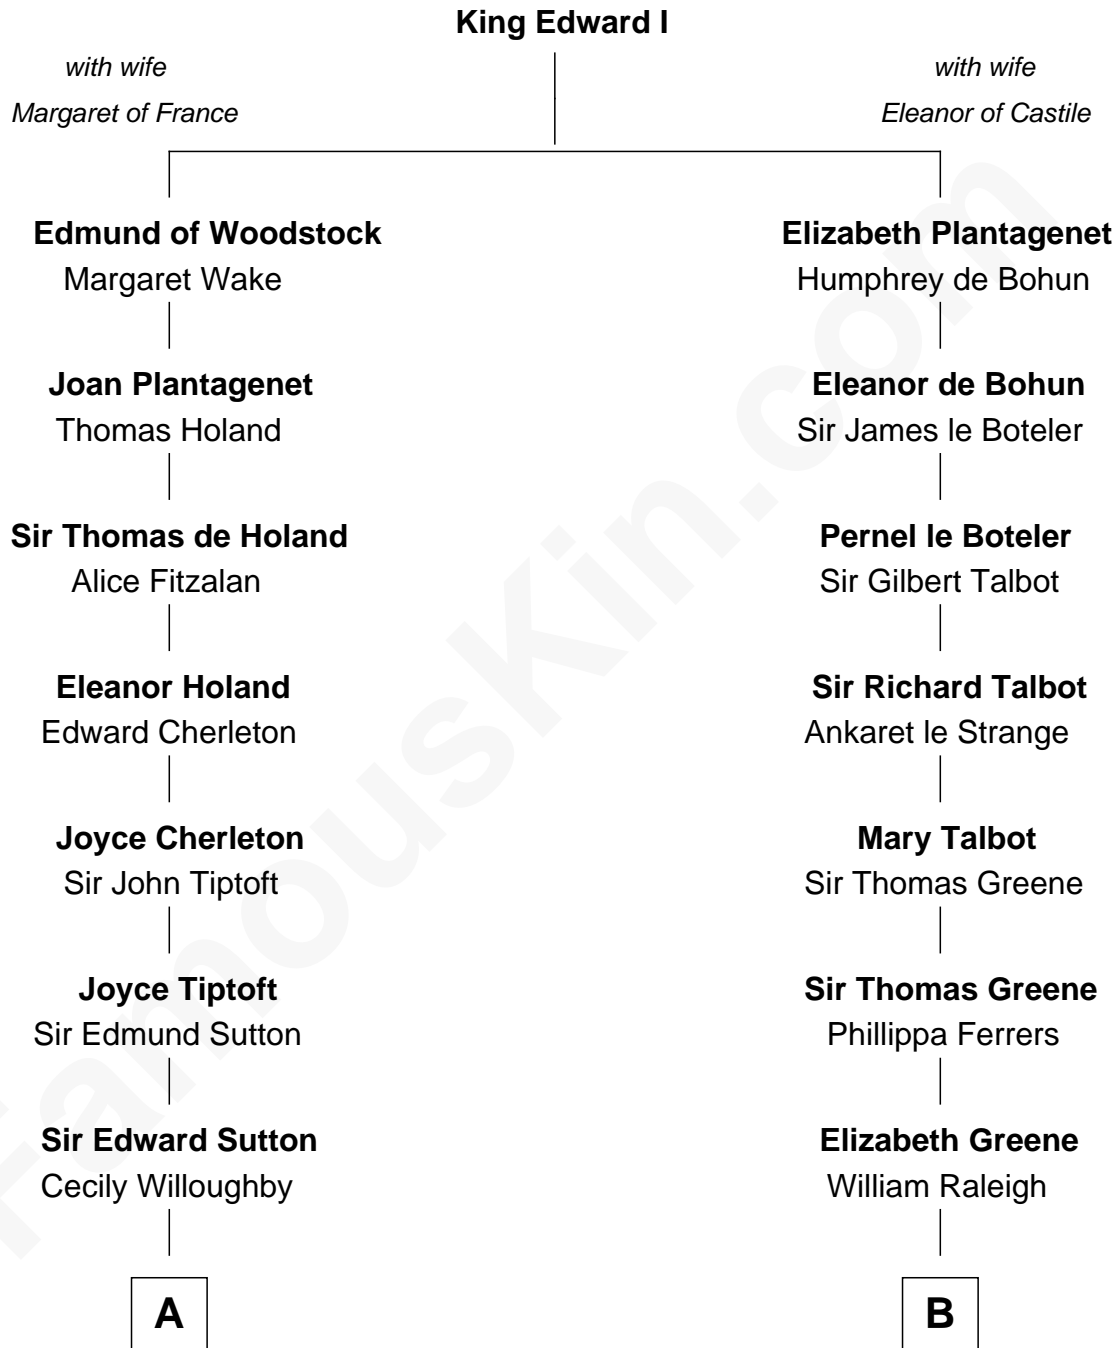

FamousKin.com Relationship Chart of

Herbert Hoover

31st U.S. President

20th cousin 1 time removed of

Stephen A. Douglas

Participated in Lincoln-Douglas Debates

C

Endymia Winn
Thomas Sherwood

Lucinda Sherwood
John Minthorn

Theodore Minthorn
Mary Wasley

Hulda Randall Minthorn
Jessie Clark Hoover

Herbert Hoover
31st U.S. President

D

Martha Gardiner
Stephen Arnold

Martha Arnold
Benajah Douglass

Dr. Stephen Arnold Douglass
Sarah Fiske