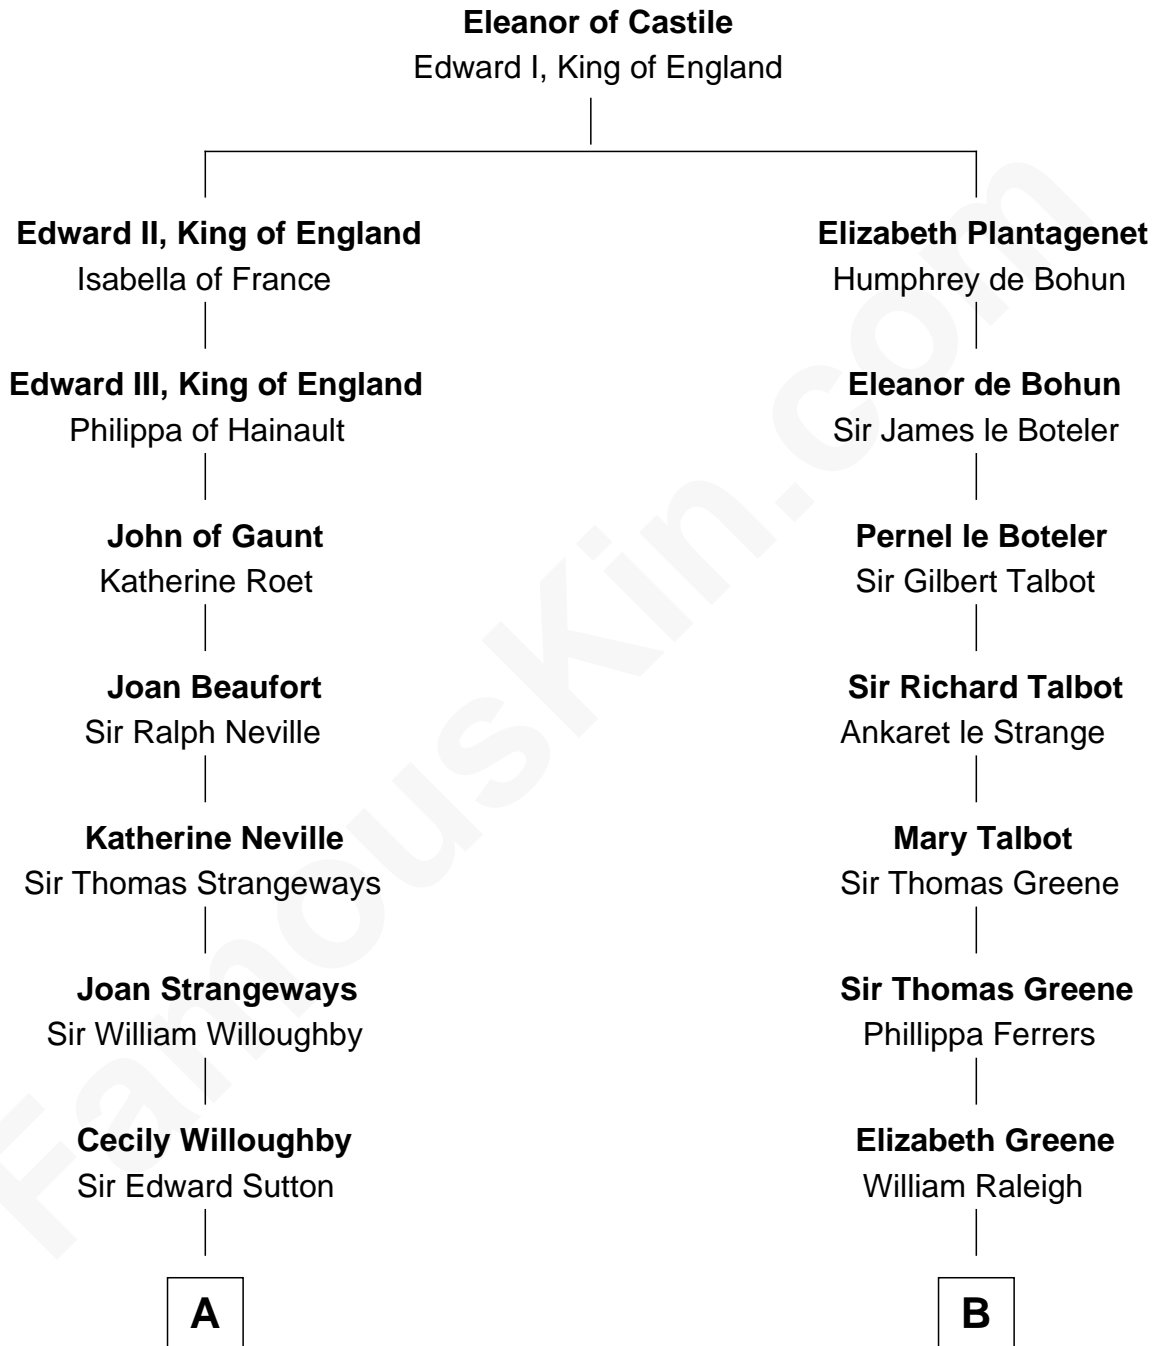

# FamousKin.com Relationship Chart of

**Herbert Hoover**

31st U.S. President

20th cousin 1 time removed of

**Stephen A. Douglas**

Participated in Lincoln-Douglas Debates

**C**

**Endymia Winn**  
Thomas Sherwood

**Lucinda Sherwood**  
John Minthorn

**Theodore Minthorn**  
Mary Wasley

**Hulda Randall Minthorn**  
Jessie Clark Hoover

**Herbert Hoover**  
*31st U.S. President*

**D**

**Martha Gardiner**  
Stephen Arnold

**Martha Arnold**  
Benajah Douglass

**Dr. Stephen Arnold Douglass**  
Sarah Fiske

**Stephen A. Douglas**  
*The Lincoln-Douglas Debates*