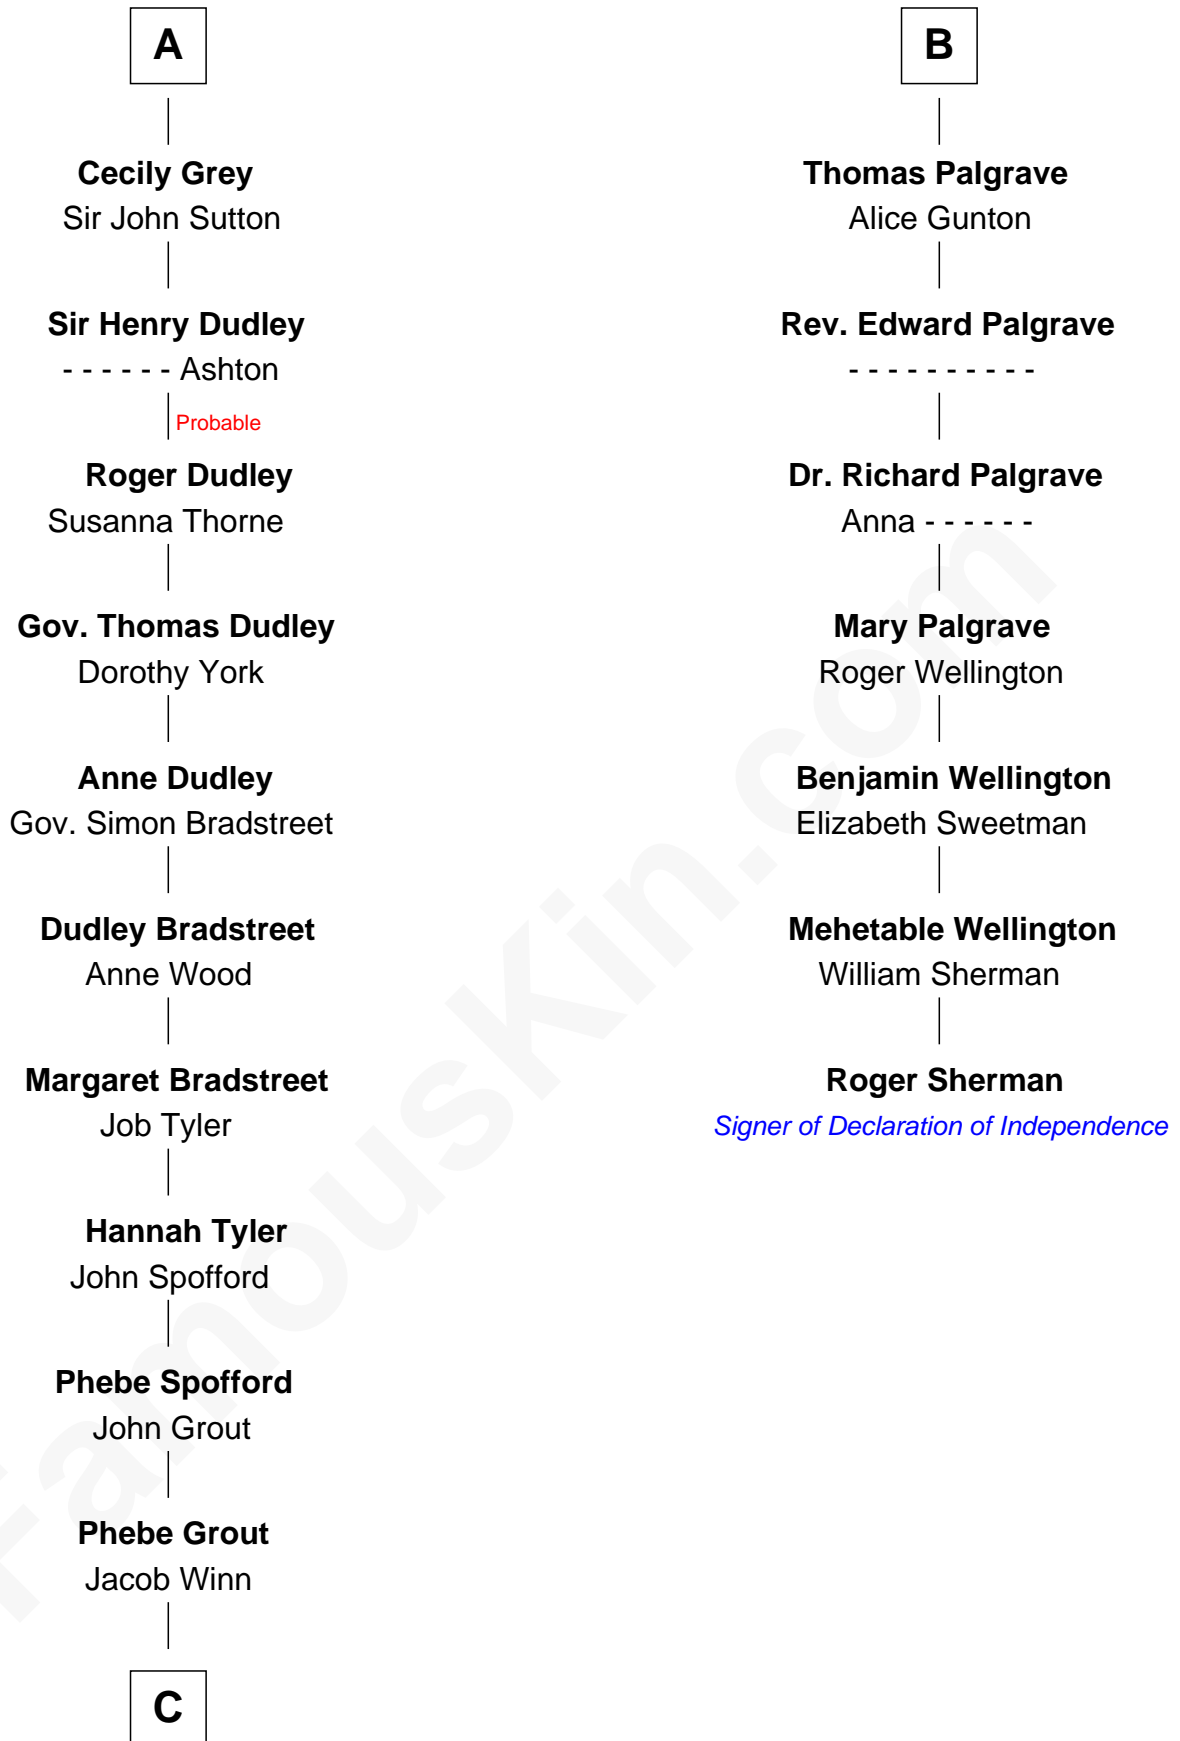

# FamousKin.com Relationship Chart of

**Herbert Hoover**

*31st U.S. President*

13th cousin 8 times removed of

**Roger Sherman**

*Signer of the Declaration of Independence*

**Bartholomew de Badlesmere**

Margaret de Clare

Sir William de Bohun

**Elizabeth de Bohun**

Sir Richard Fitzalan

**Elizabeth Fitzalan**

Sir Robert Goushill

**Elizabeth Goushill**

Sir Robert Wingfield

**Elizabeth Wingfield**

Sir William Brandon

**Eleanor Brandon**

John Glemham

**Anne Glemham**

Henry Palgrave

**B**

**C**

—  
**Endymia Winn**

Thomas Sherwood

—  
**Lucinda Sherwood**

John Minthorn

—  
**Theodore Minthorn**

Mary Wasley

—  
**Hulda Randall Minthorn**

Jessie Clark Hoover

—  
**Herbert Hoover**