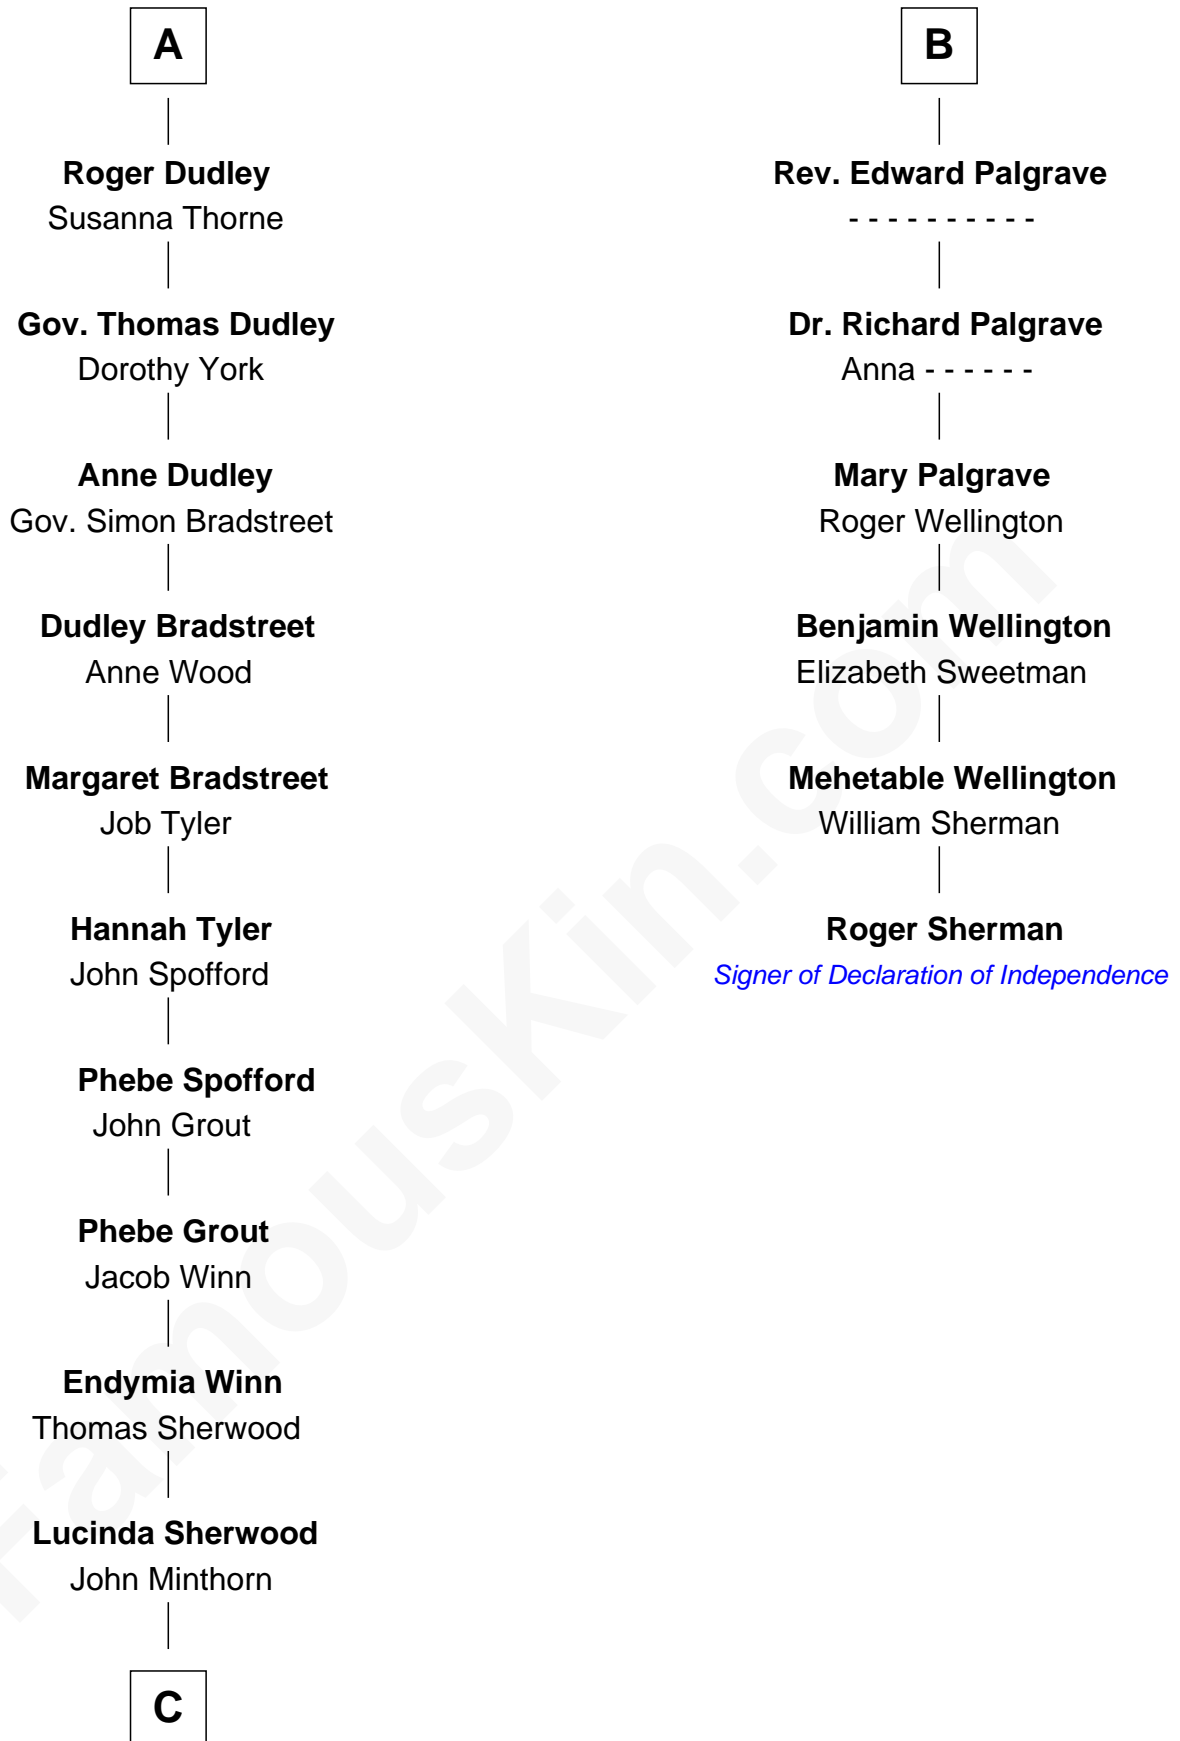

# FamousKin.com Relationship Chart of

**Herbert Hoover**

*31st U.S. President*

12th cousin 7 times removed of

**Roger Sherman**

*Signer of the Declaration of Independence*

**C**

—  
**Theodore Minthorn**

Mary Wasley

—  
**Hulda Randall Minthorn**

Jessie Clark Hoover

—  
**Herbert Hoover**

*31st U.S. President*

FamousKin.com