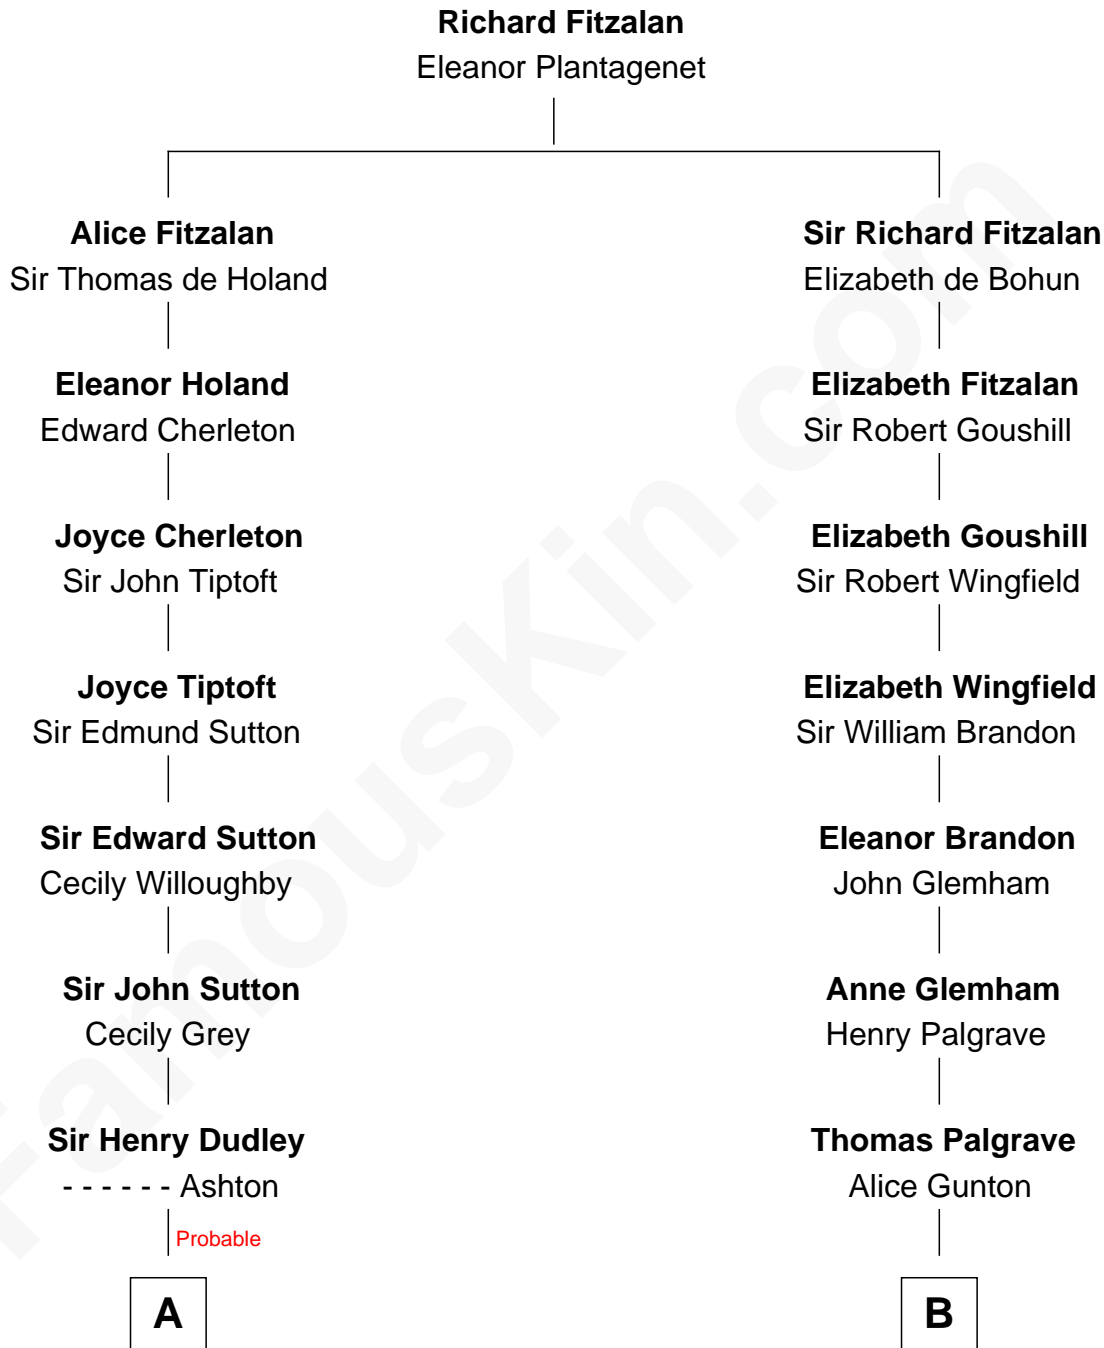

# FamousKin.com Relationship Chart of

**Herbert Hoover**

*31st U.S. President*

12th cousin 7 times removed of

**Roger Sherman**

*Signer of the Declaration of Independence*

**C**

—  
**Theodore Minthorn**

Mary Wasley

—  
**Hulda Randall Minthorn**

Jessie Clark Hoover

—  
**Herbert Hoover**

*31st U.S. President*

FamousKin.com