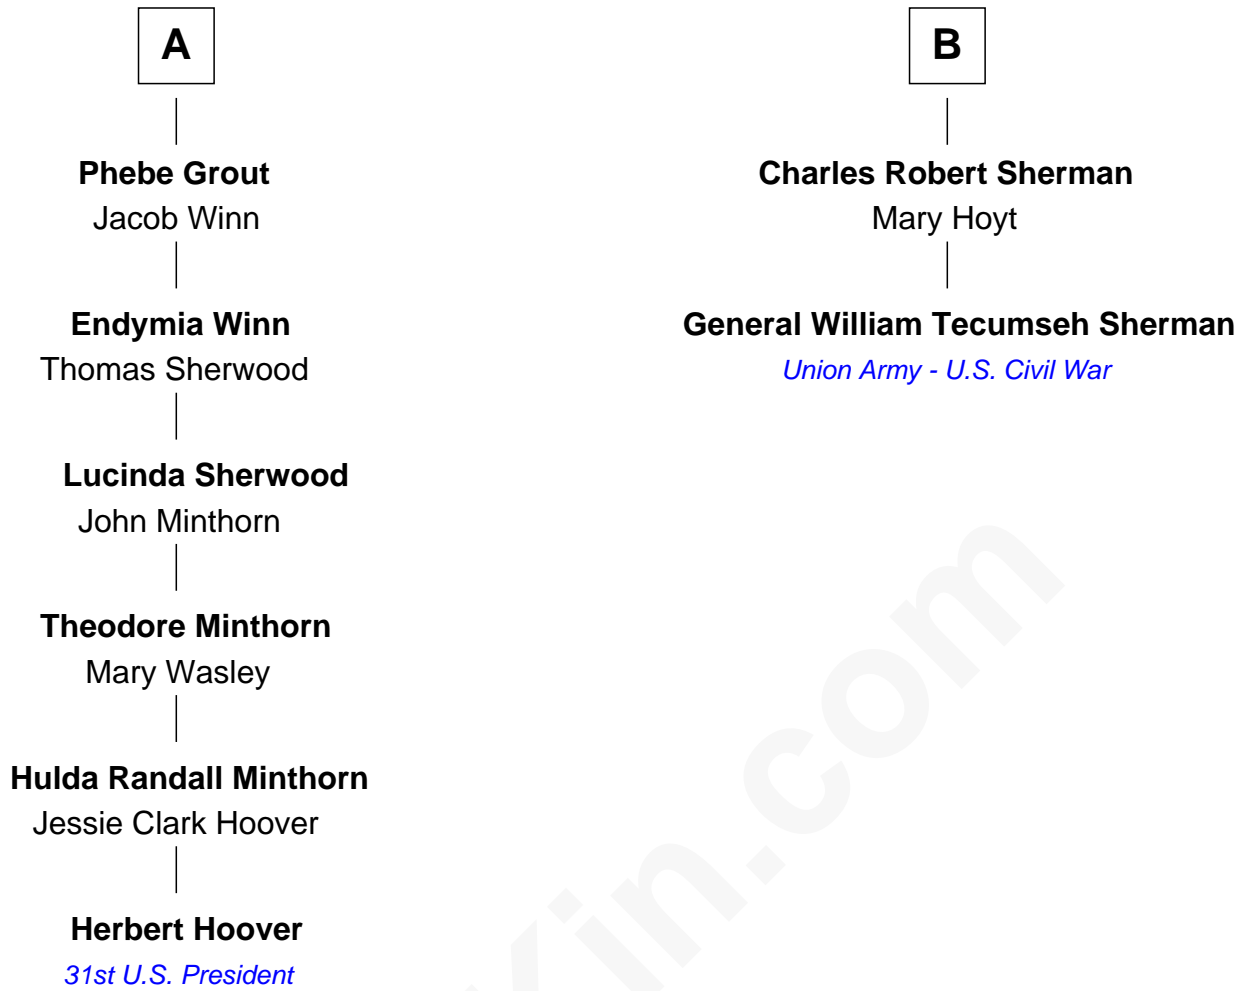

FamousKin.com Relationship Chart of

Herbert Hoover

31st U.S. President

8th cousin 4 times removed of

General William Tecumseh Sherman

Union Army - U.S. Civil War

Henry Sherman

Agnes - - - - -

Henry Sherman

Susan Lawrence

Anne Sherman

Anthony Whiting

Phebe Whiting

John Barnard

Elizabeth Barnard

John Dix

Abigail Dix

Jonathan Grout

John Grout

Joanna Boynton

John Grout

Phebe Spofford

A

Edmund Sherman

Emm Preston

Daniel Sherman

Mindwell Taylor

Taylor Sherman

Elizabeth Stoddard

B

FamousKin.com