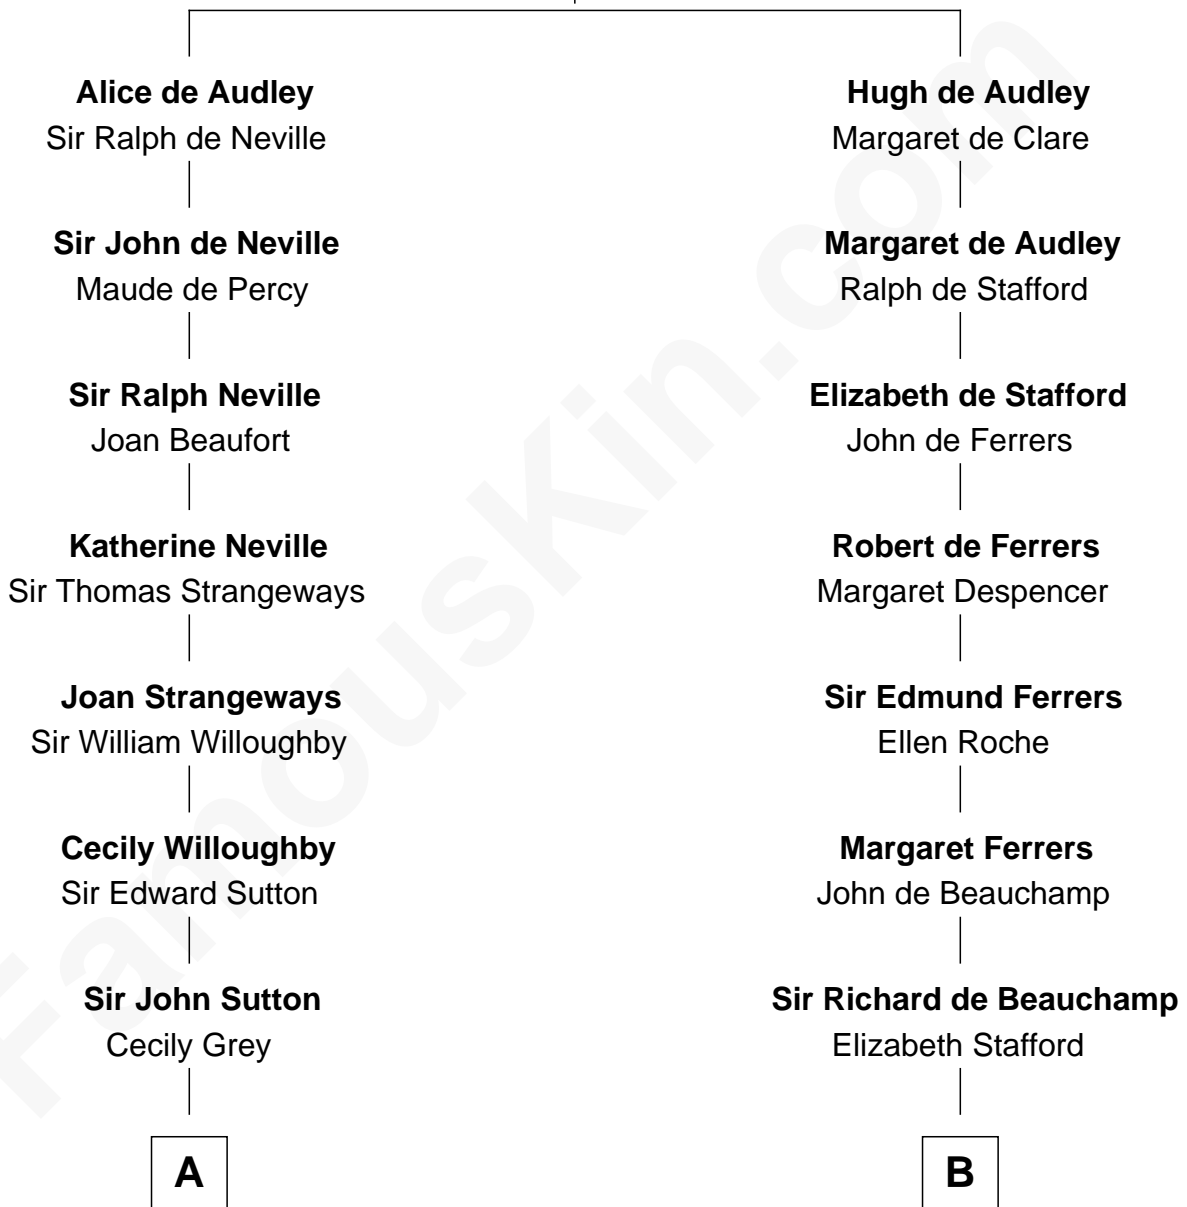

FamousKin.com Relationship Chart of

Herbert Hoover
31st U.S. President

20th cousin of

General Douglas MacArthur
U.S. Army - World War II

Sir Hugh I de Audley
Iseult de Mortimer

C

Lucinda Sherwood

John Minthorn

Theodore Minthorn

Mary Wasley

Hulda Randall Minthorn

Jessie Clark Hoover

Herbert Hoover

31st U.S. President

D

Benjamin Barney Belcher