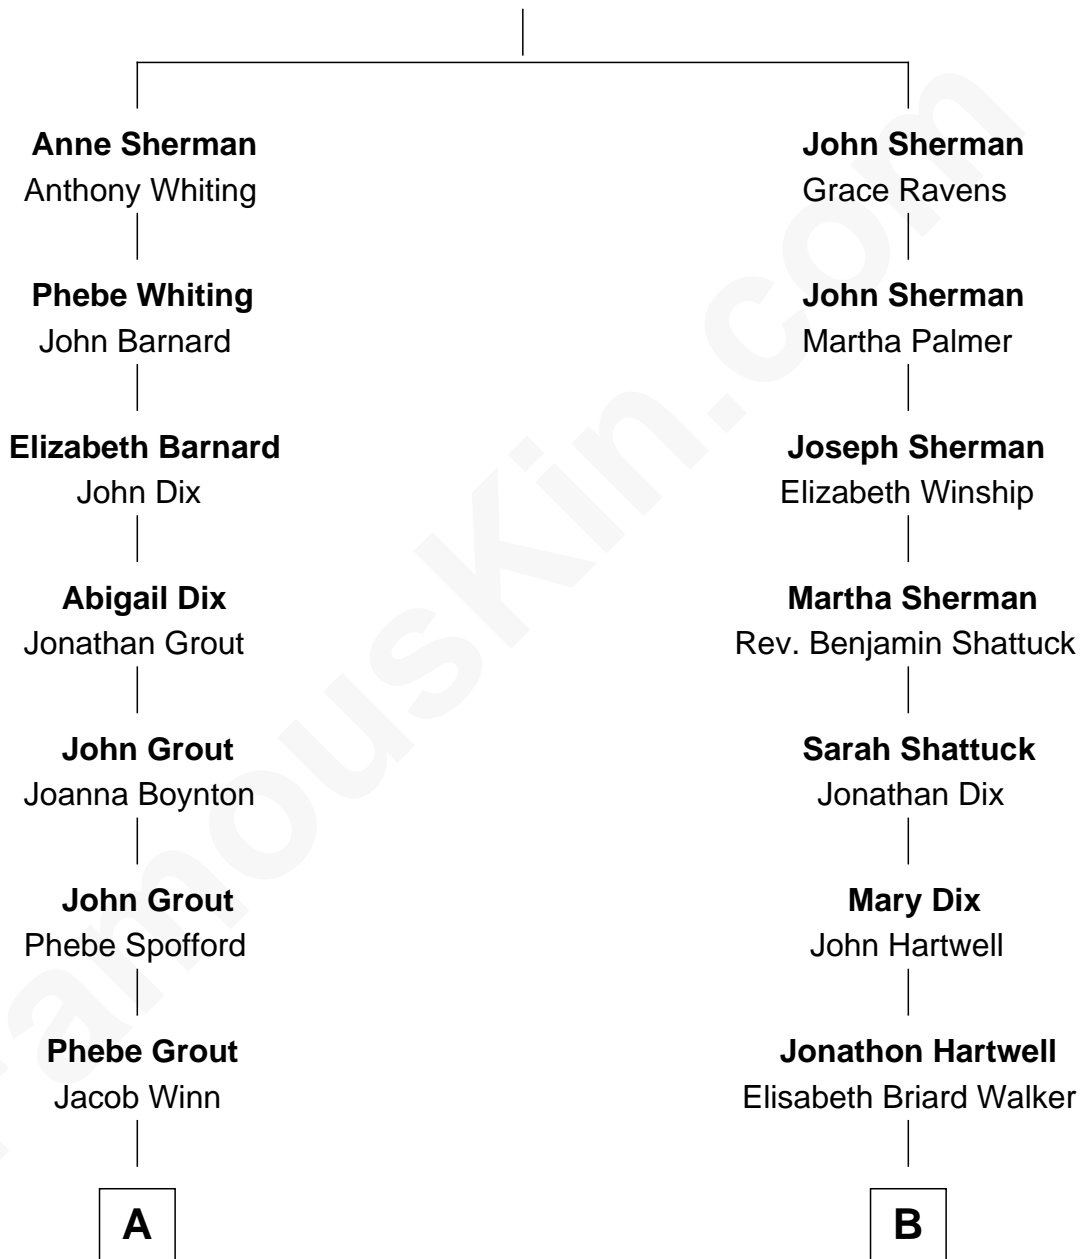

# FamousKin.com Relationship Chart of

**Herbert Hoover**

*31st U.S. President*

11th cousin 1 time removed of

**Charlie Day**

*TV and Movie Actor*

**Henry Sherman**

Susan Lawrence

**A**

**Endymia Winn**  
Thomas Sherwood

**Lucinda Sherwood**  
John Minthorn

**Theodore Minthorn**  
Mary Wasley

**Hulda Randall Minthorn**  
Jessie Clark Hoover

**Herbert Hoover**  
*31st U.S. President*

**B**

**Josiah Shattuck Hartwell**  
Catharine Stone Mussey

**Katharine Mussey Hartwell**  
Rev. John Ladd Sewall

**Katharine Mussey Sewall**  
Roswell Mears Austin

**Katharine Hartwell Austin**  
Dr. Lawton Parker Greenman Peckham

**Mary Adelaide Peckham**  
Thomas Charles Day

**Charlie Day**  
*TV and Movie Actor*