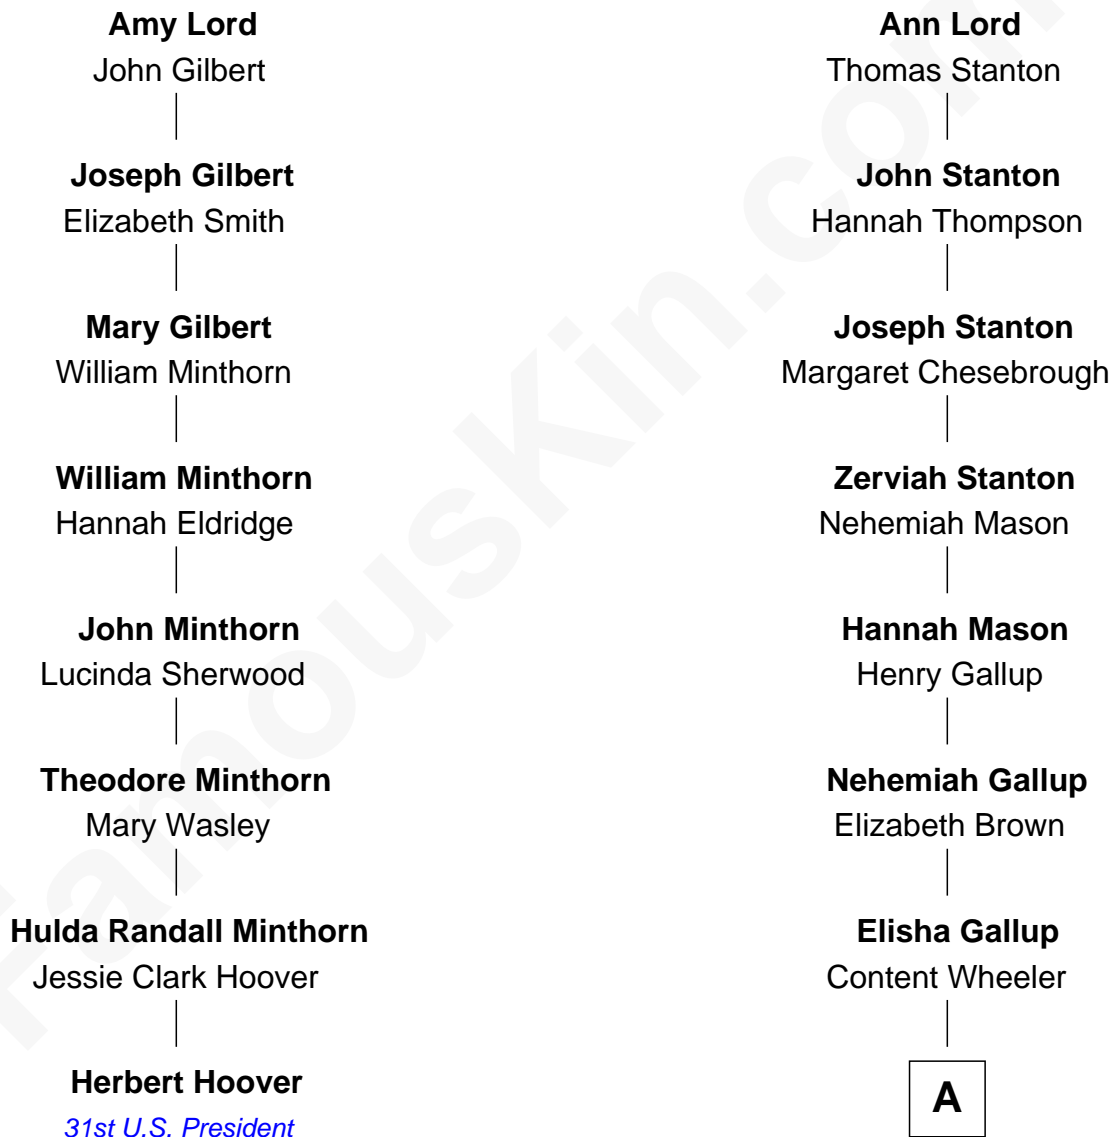

FamousKin.com Relationship Chart of

Herbert Hoover

31st U.S. President

7th cousin 5 times removed of

Timothy Hutton

TV and Movie Actor

Thomas Lord

Dorothy Bird