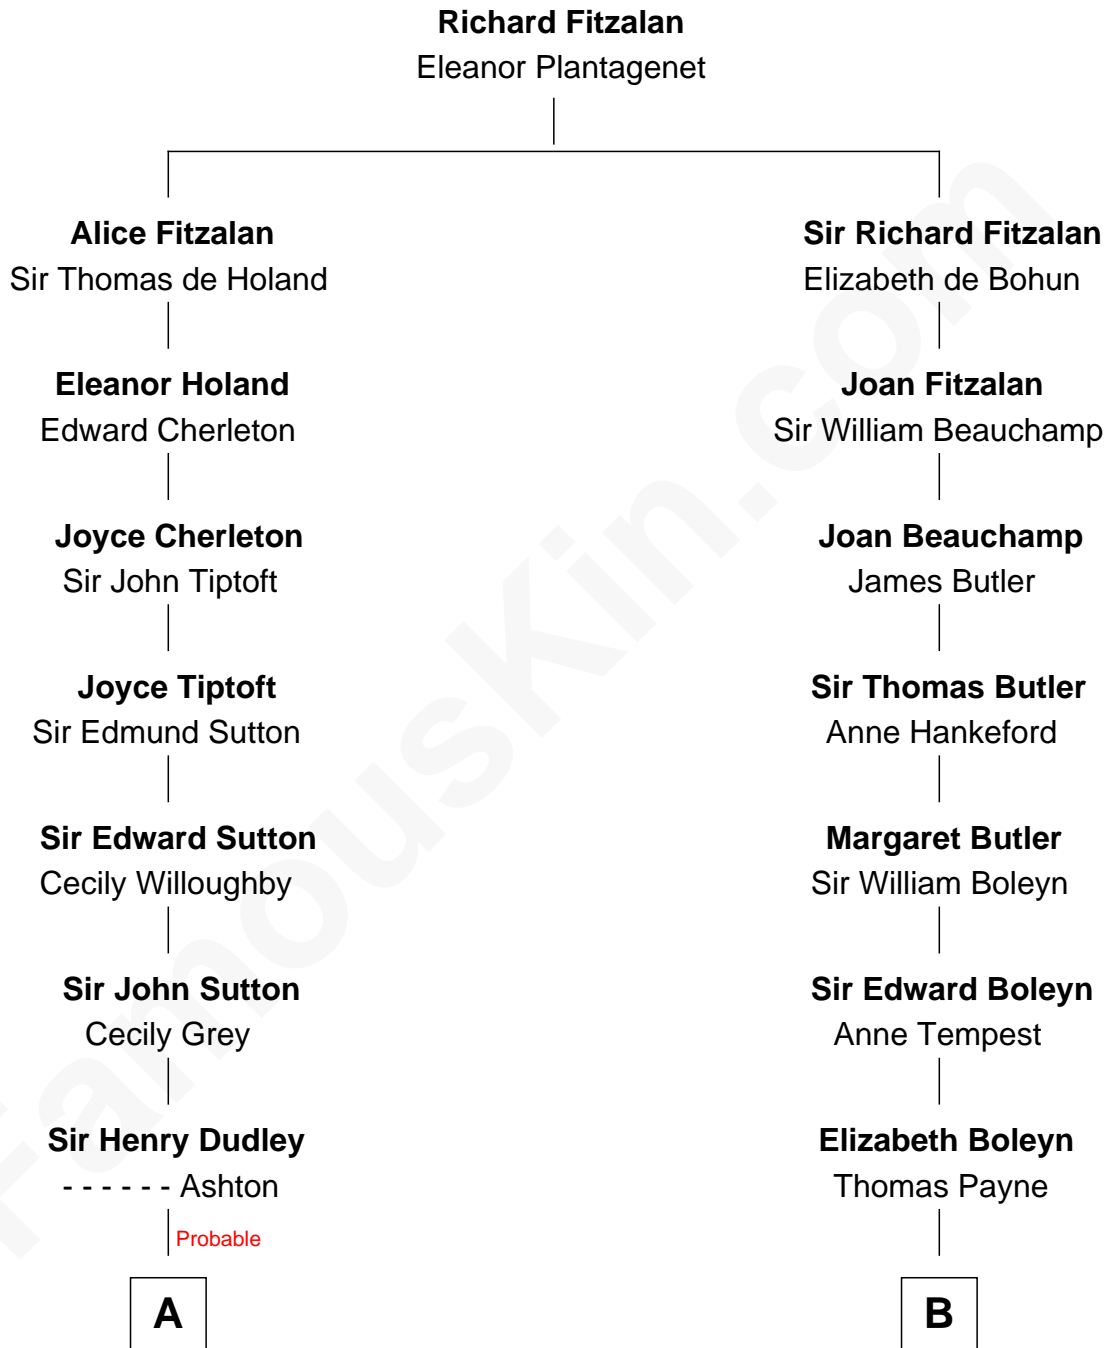

FamousKin.com Relationship Chart of

Herbert Hoover

31st U.S. President

19th cousin 1 time removed of

David Crosby

Singer and Songwriter

C

Theodore Minthorn

Mary Wasley

Hulda Randall Minthorn

Jessie Clark Hoover

Herbert Hoover

31st U.S. President

D

Edward Nicoll Crosby

Elizabeth Maria Van Schoonhoven