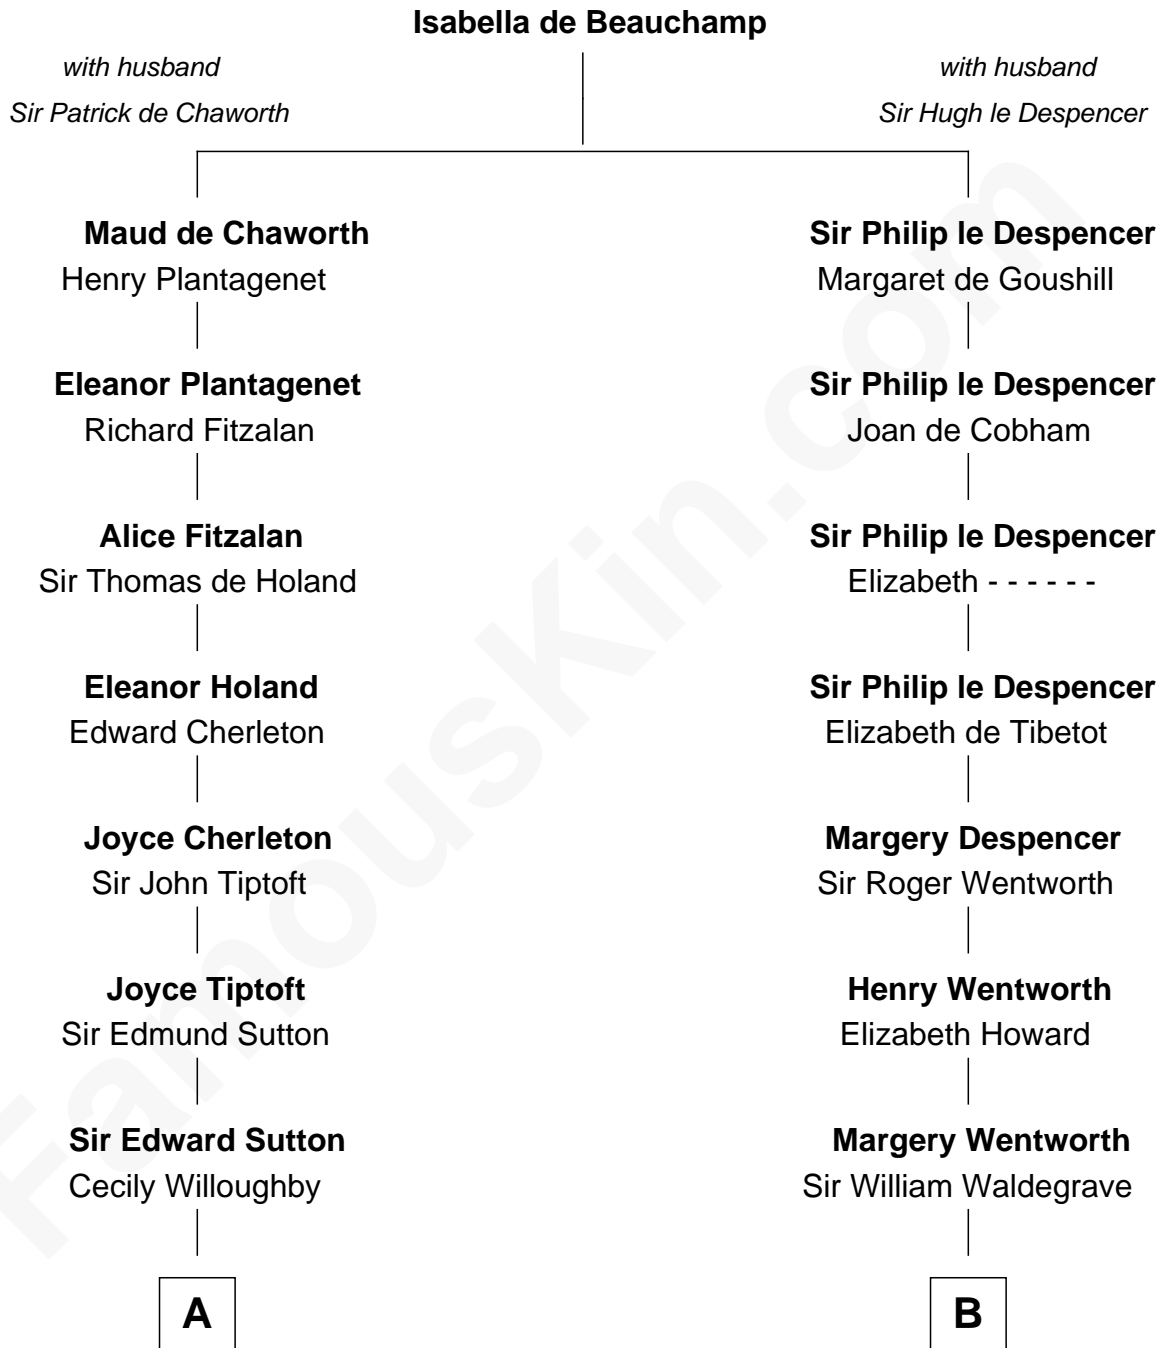

# FamousKin.com Relationship Chart of

**Herbert Hoover**

31st U.S. President

21st cousin of

**Bob Moore**

Co-Founder, Bob's Red Mill

**C**

**Endymia Winn**

Thomas Sherwood

**Lucinda Sherwood**

John Minthorn

**Theodore Minthorn**

Mary Wasley

**Hulda Randall Minthorn**

Jessie Clark Hoover

**Herbert Hoover**

*31st U.S. President*

**D**

**Morris Fox**

Sarah A. Smith

**Violette Fox**

Daniel Francis Learnard

**Clinton Morris Learnard**

Gertrude Maud Yost

**Doris Dell Learnard**

Kenneth Earl Moore

**Bob Moore**

*Co-Founder, Bob's Red Mill*