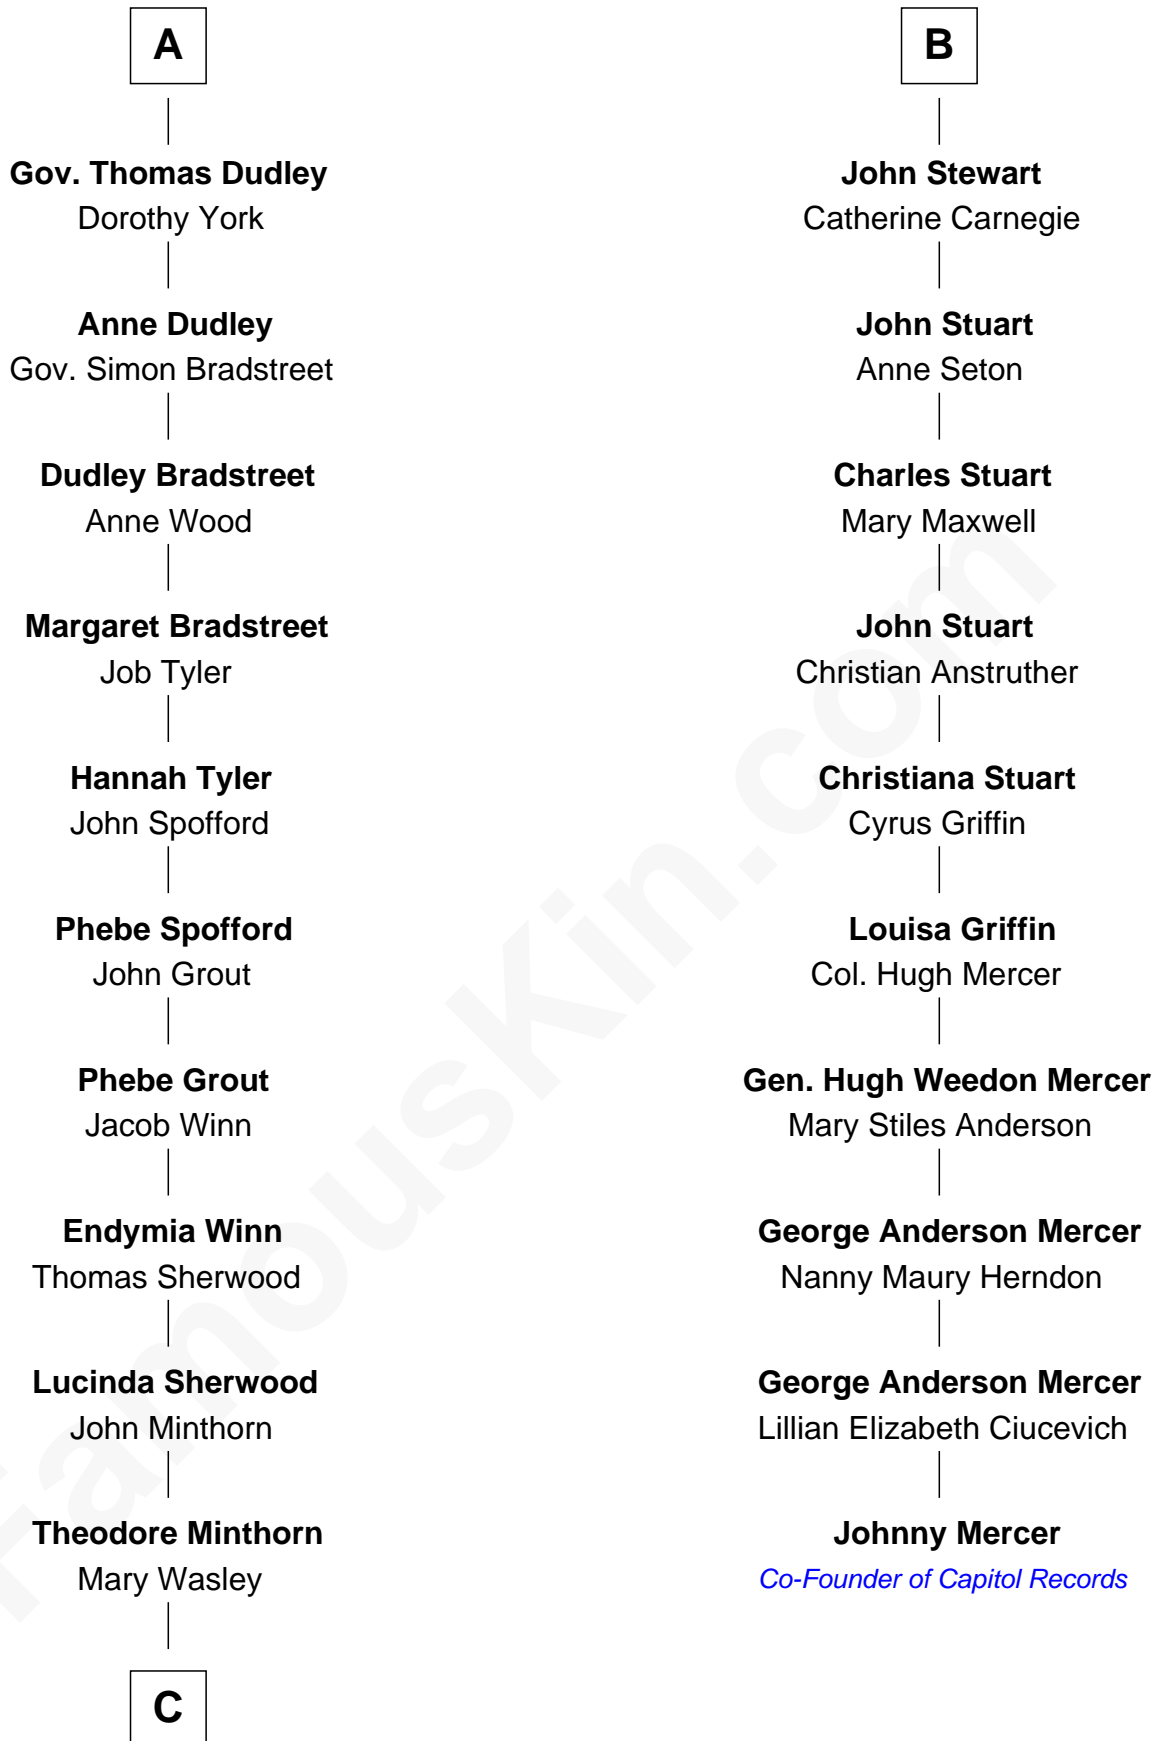

FamousKin.com Relationship Chart of

Herbert Hoover

31st U.S. President

16th cousin 2 times removed of

Johnny Mercer

Songwriter and Co-Founder of Capitol Records

Sir Thomas de Holand

Alice Fitzalan

C

—
Hulda Randall Minthorn

Jessie Clark Hoover

—
Herbert Hoover

31st U.S. President

FamousKin.com