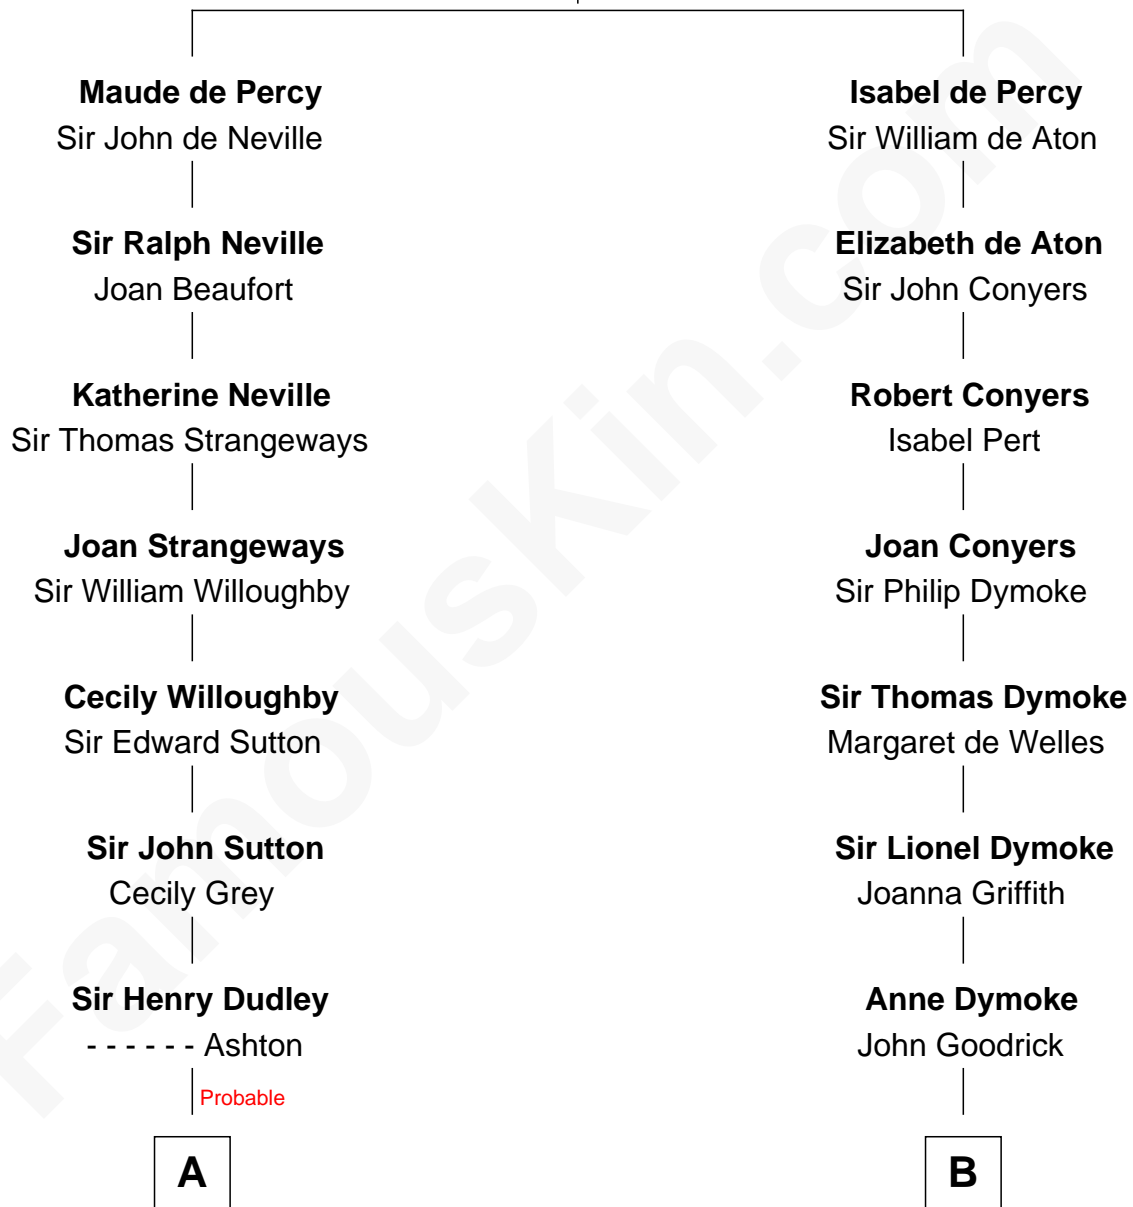

FamousKin.com Relationship Chart of

Herbert Hoover

31st U.S. President

18th cousin 1 time removed of

Robert Frost

Poet and Playwright

Sir Henry de Percy

Idoine de Clifford

C

Theodore Minthorn

Mary Wasley

Hulda Randall Minthorn

Jessie Clark Hoover

Herbert Hoover

31st U.S. President

D