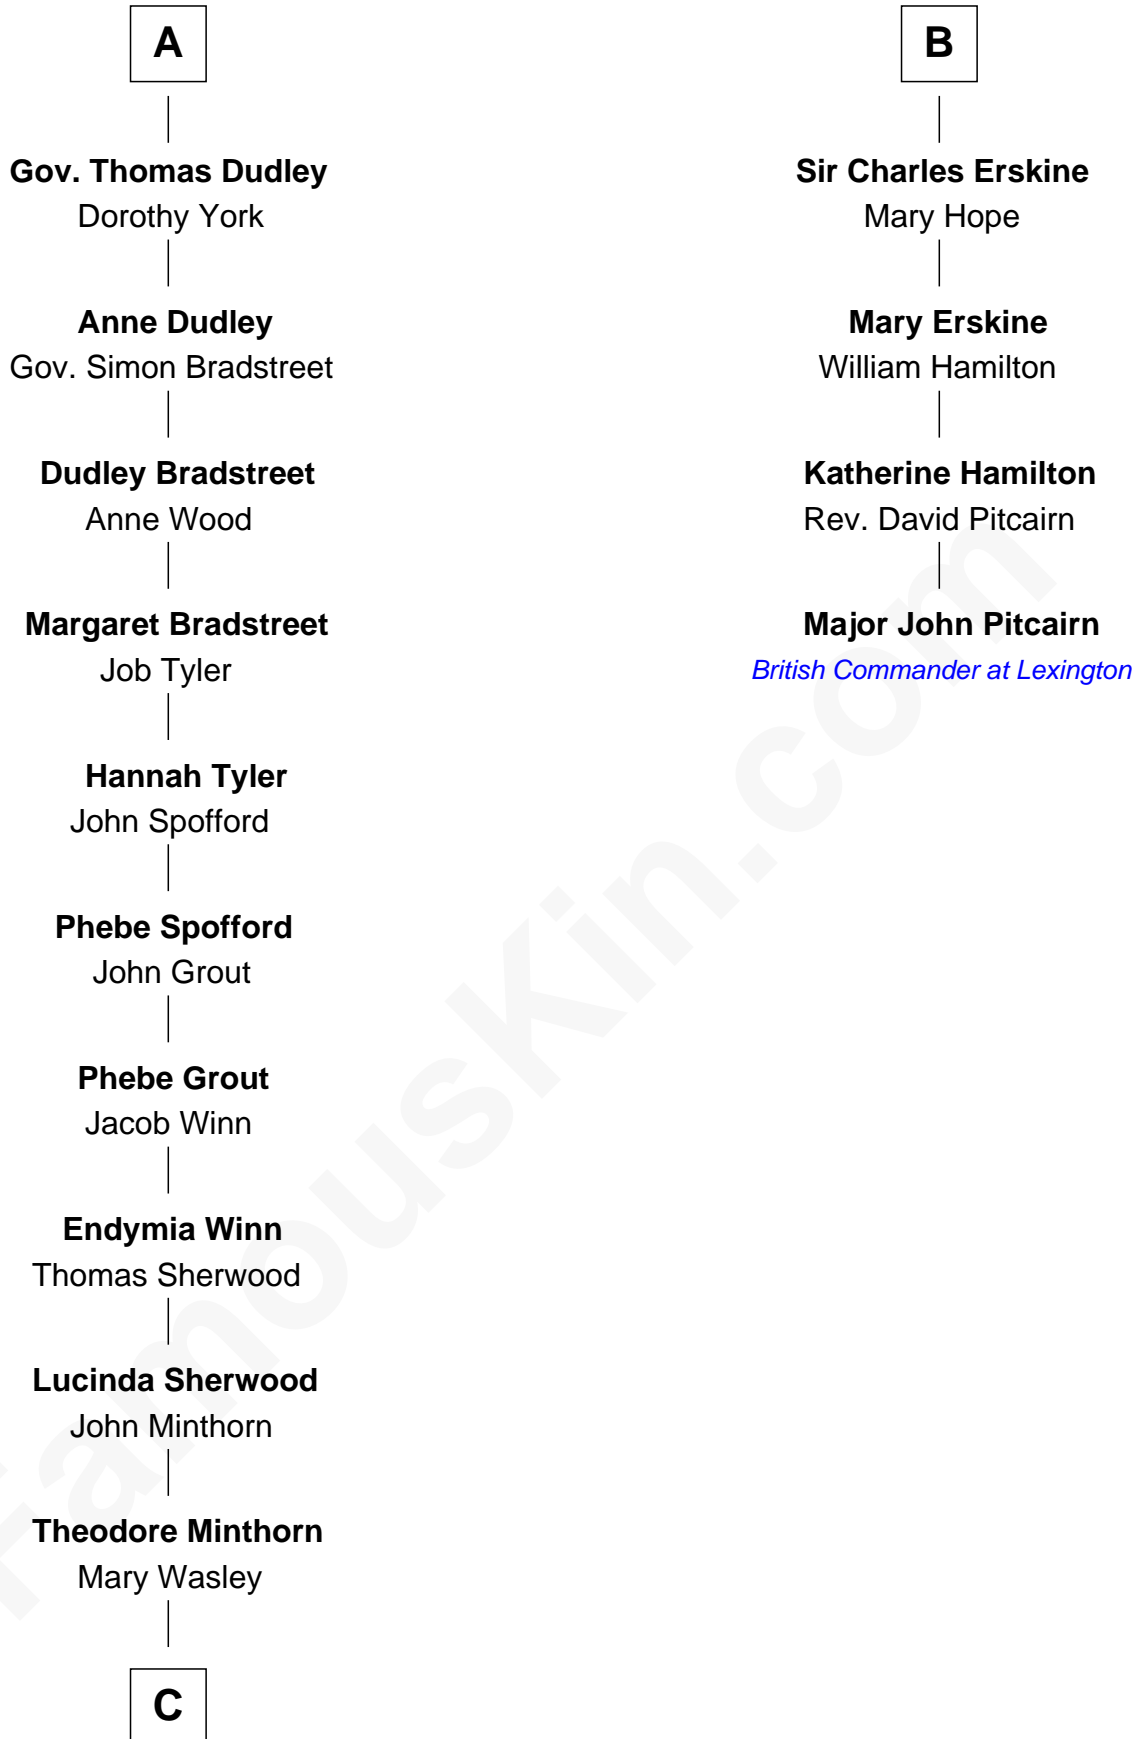

FamousKin.com Relationship Chart of

Herbert Hoover

31st U.S. President

10th cousin 8 times removed of

Major John Pitcairn

British Commander at Battle of Lexington

John of Gaunt

Katherine Roet

C

—
Hulda Randall Minthorn

Jessie Clark Hoover

—
Herbert Hoover

31st U.S. President

FamousKin.com