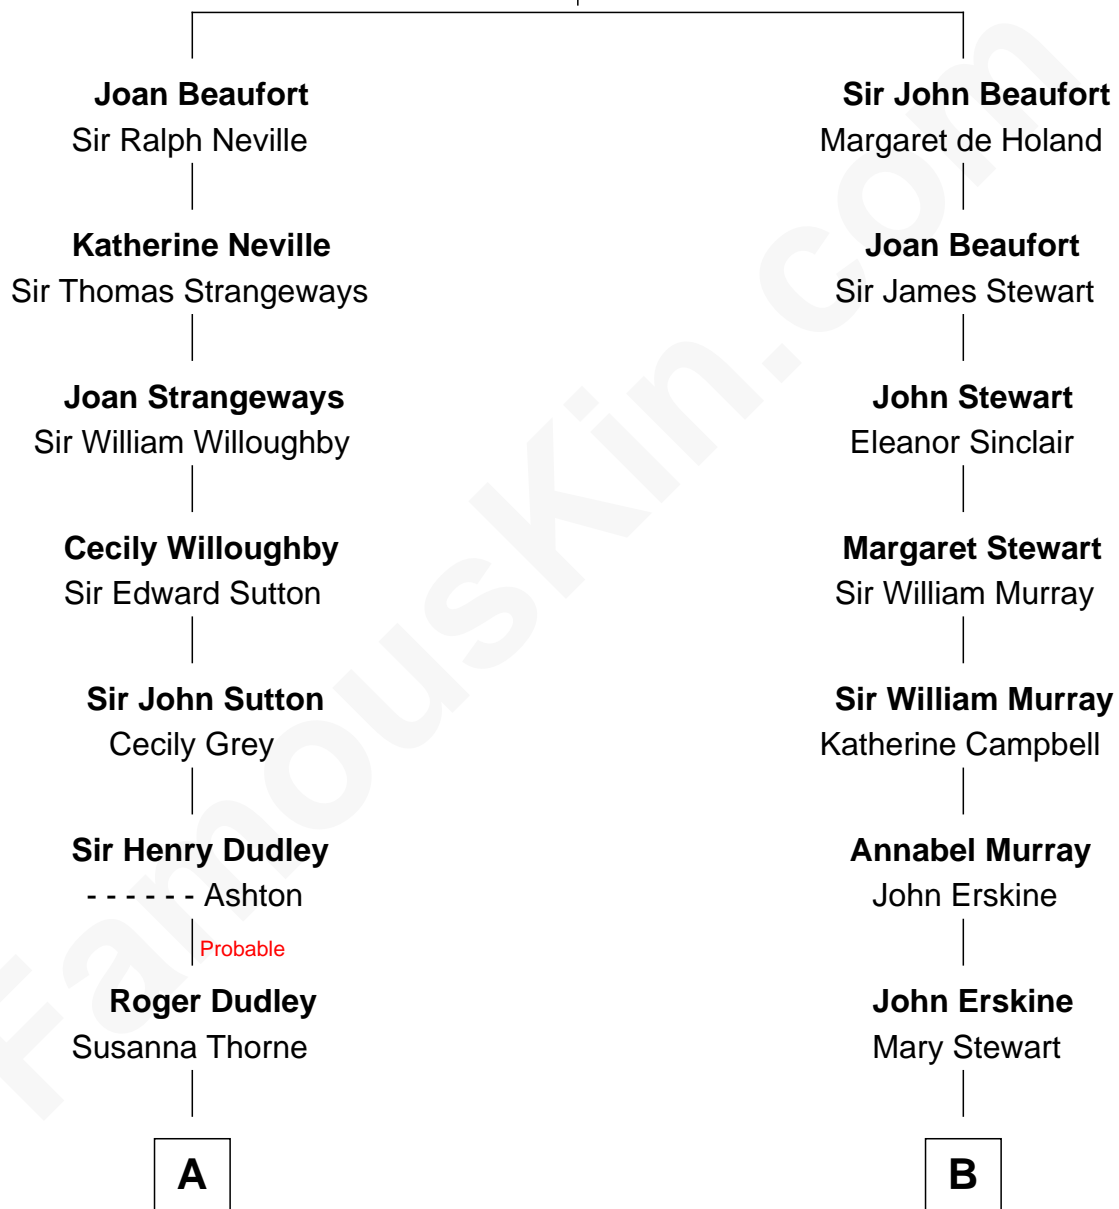

FamousKin.com Relationship Chart of

Herbert Hoover

31st U.S. President

10th cousin 8 times removed of

Major John Pitcairn

British Commander at Battle of Lexington

John of Gaunt

Katherine Roet

C

—
Hulda Randall Minthorn

Jessie Clark Hoover

—
Herbert Hoover

31st U.S. President

FamousKin.com